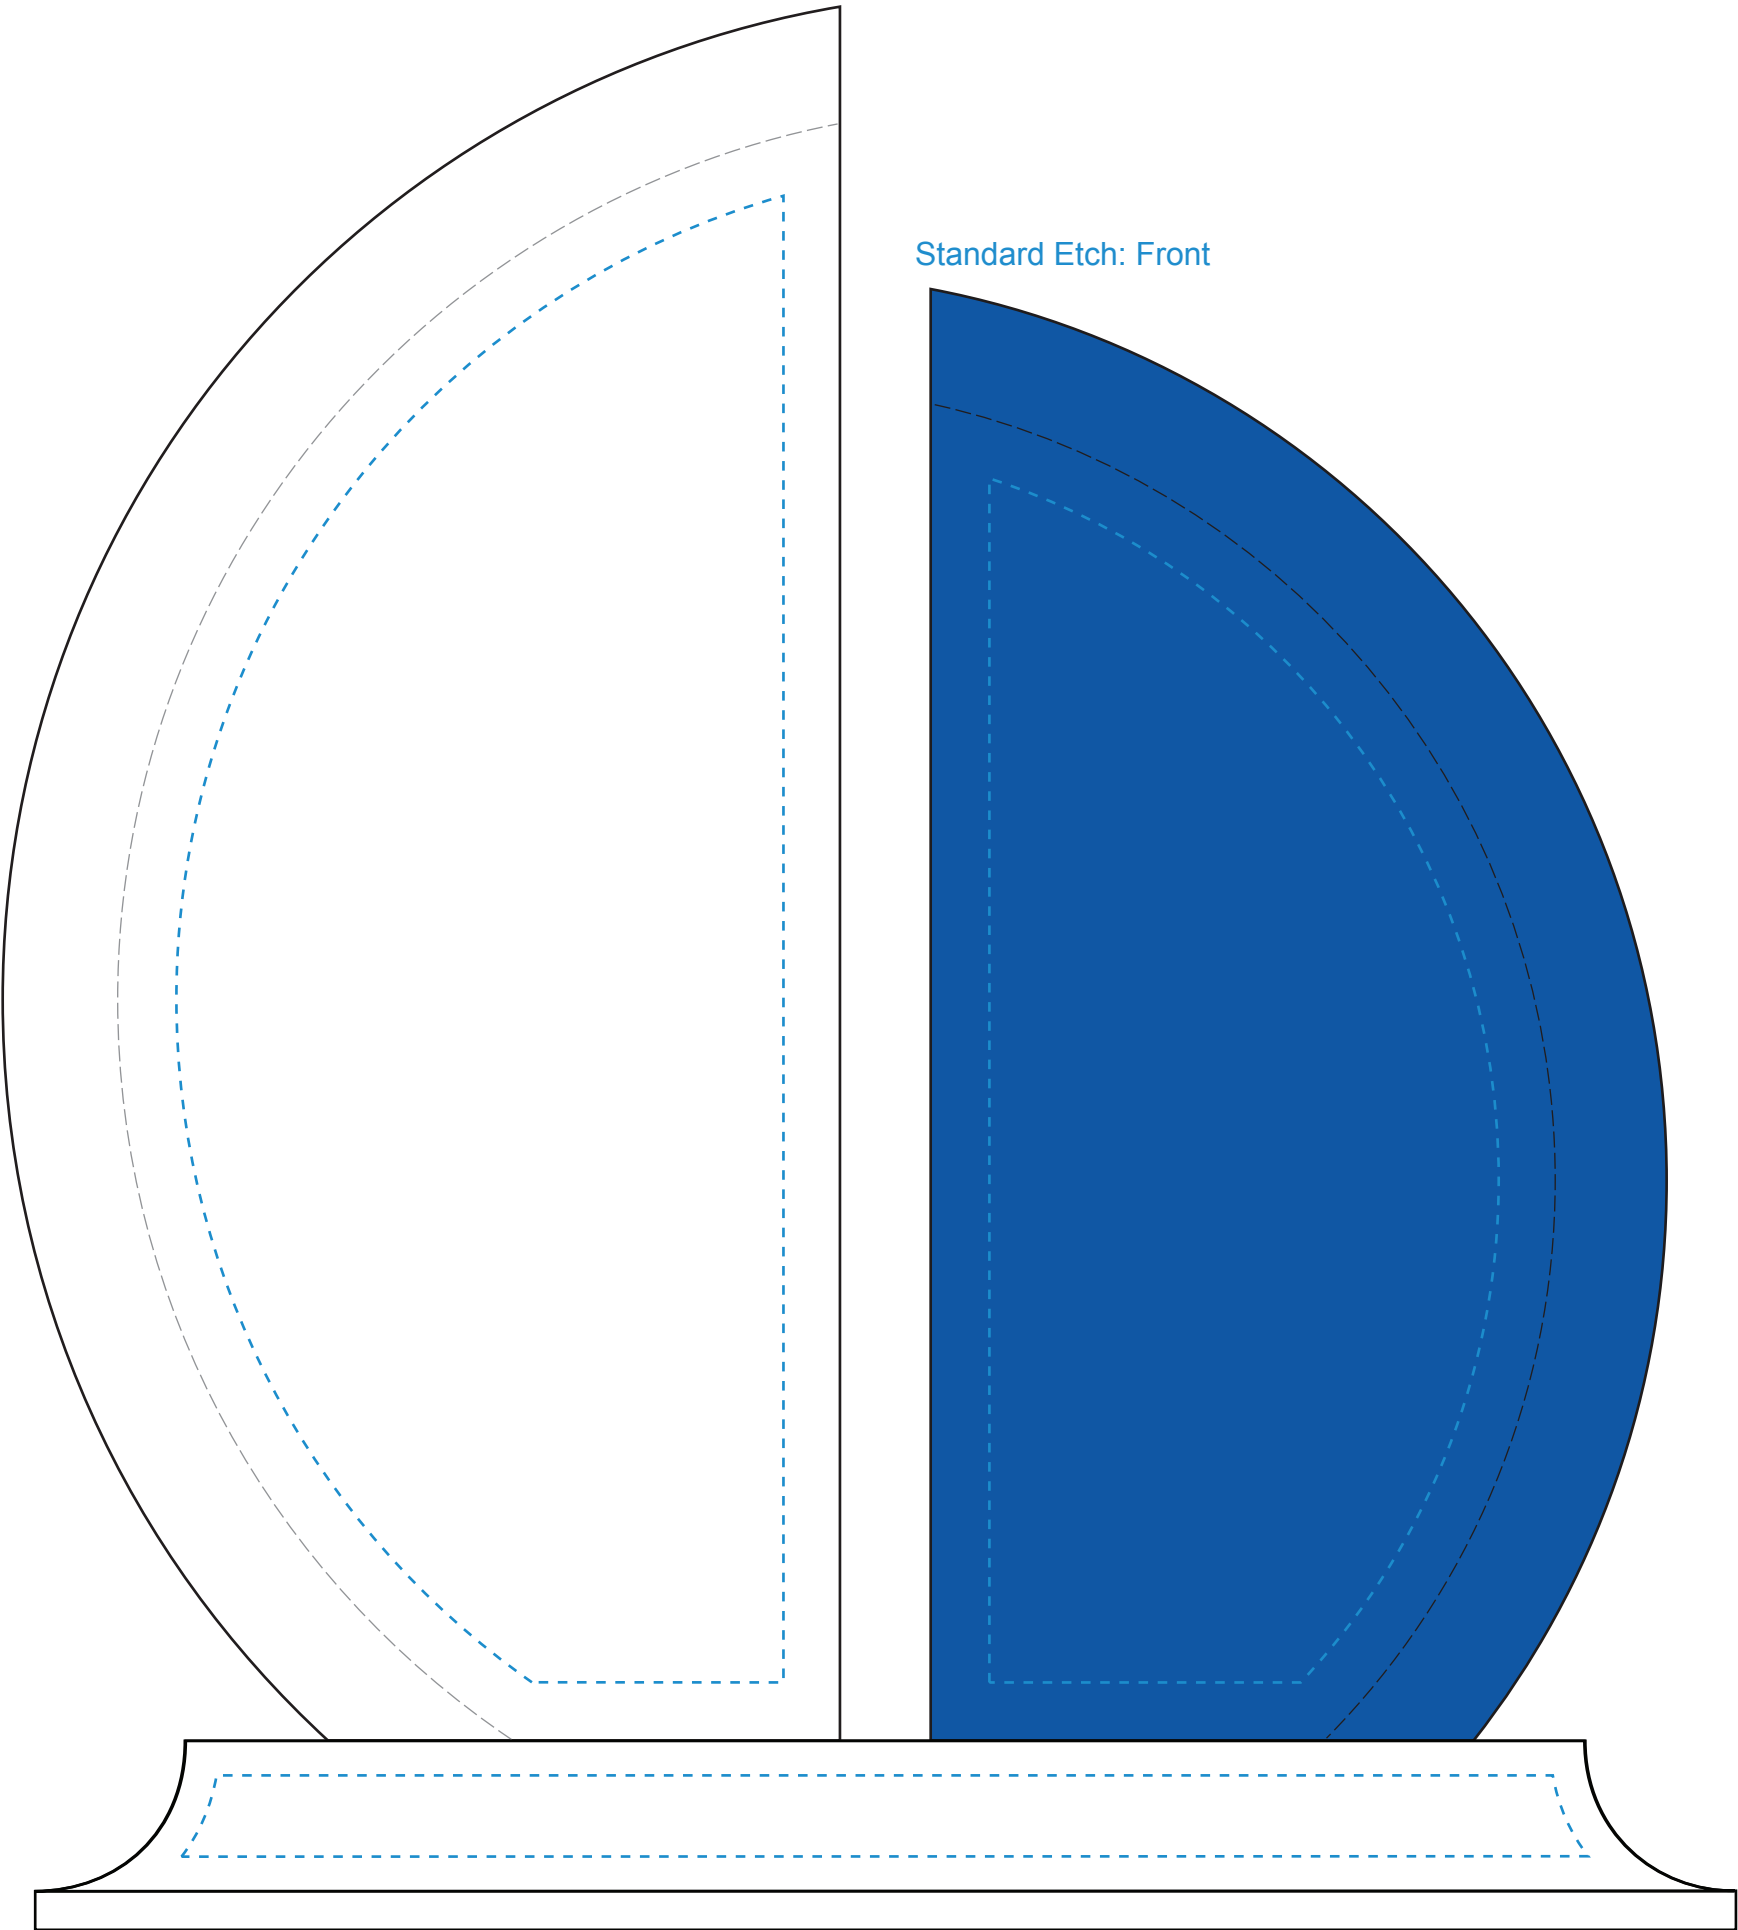

Standard Etch: Reverse

Standard Etch: Front

6848 GREENLEY INDIGO AWARD - 9.75"

Blue line represents the max image area.