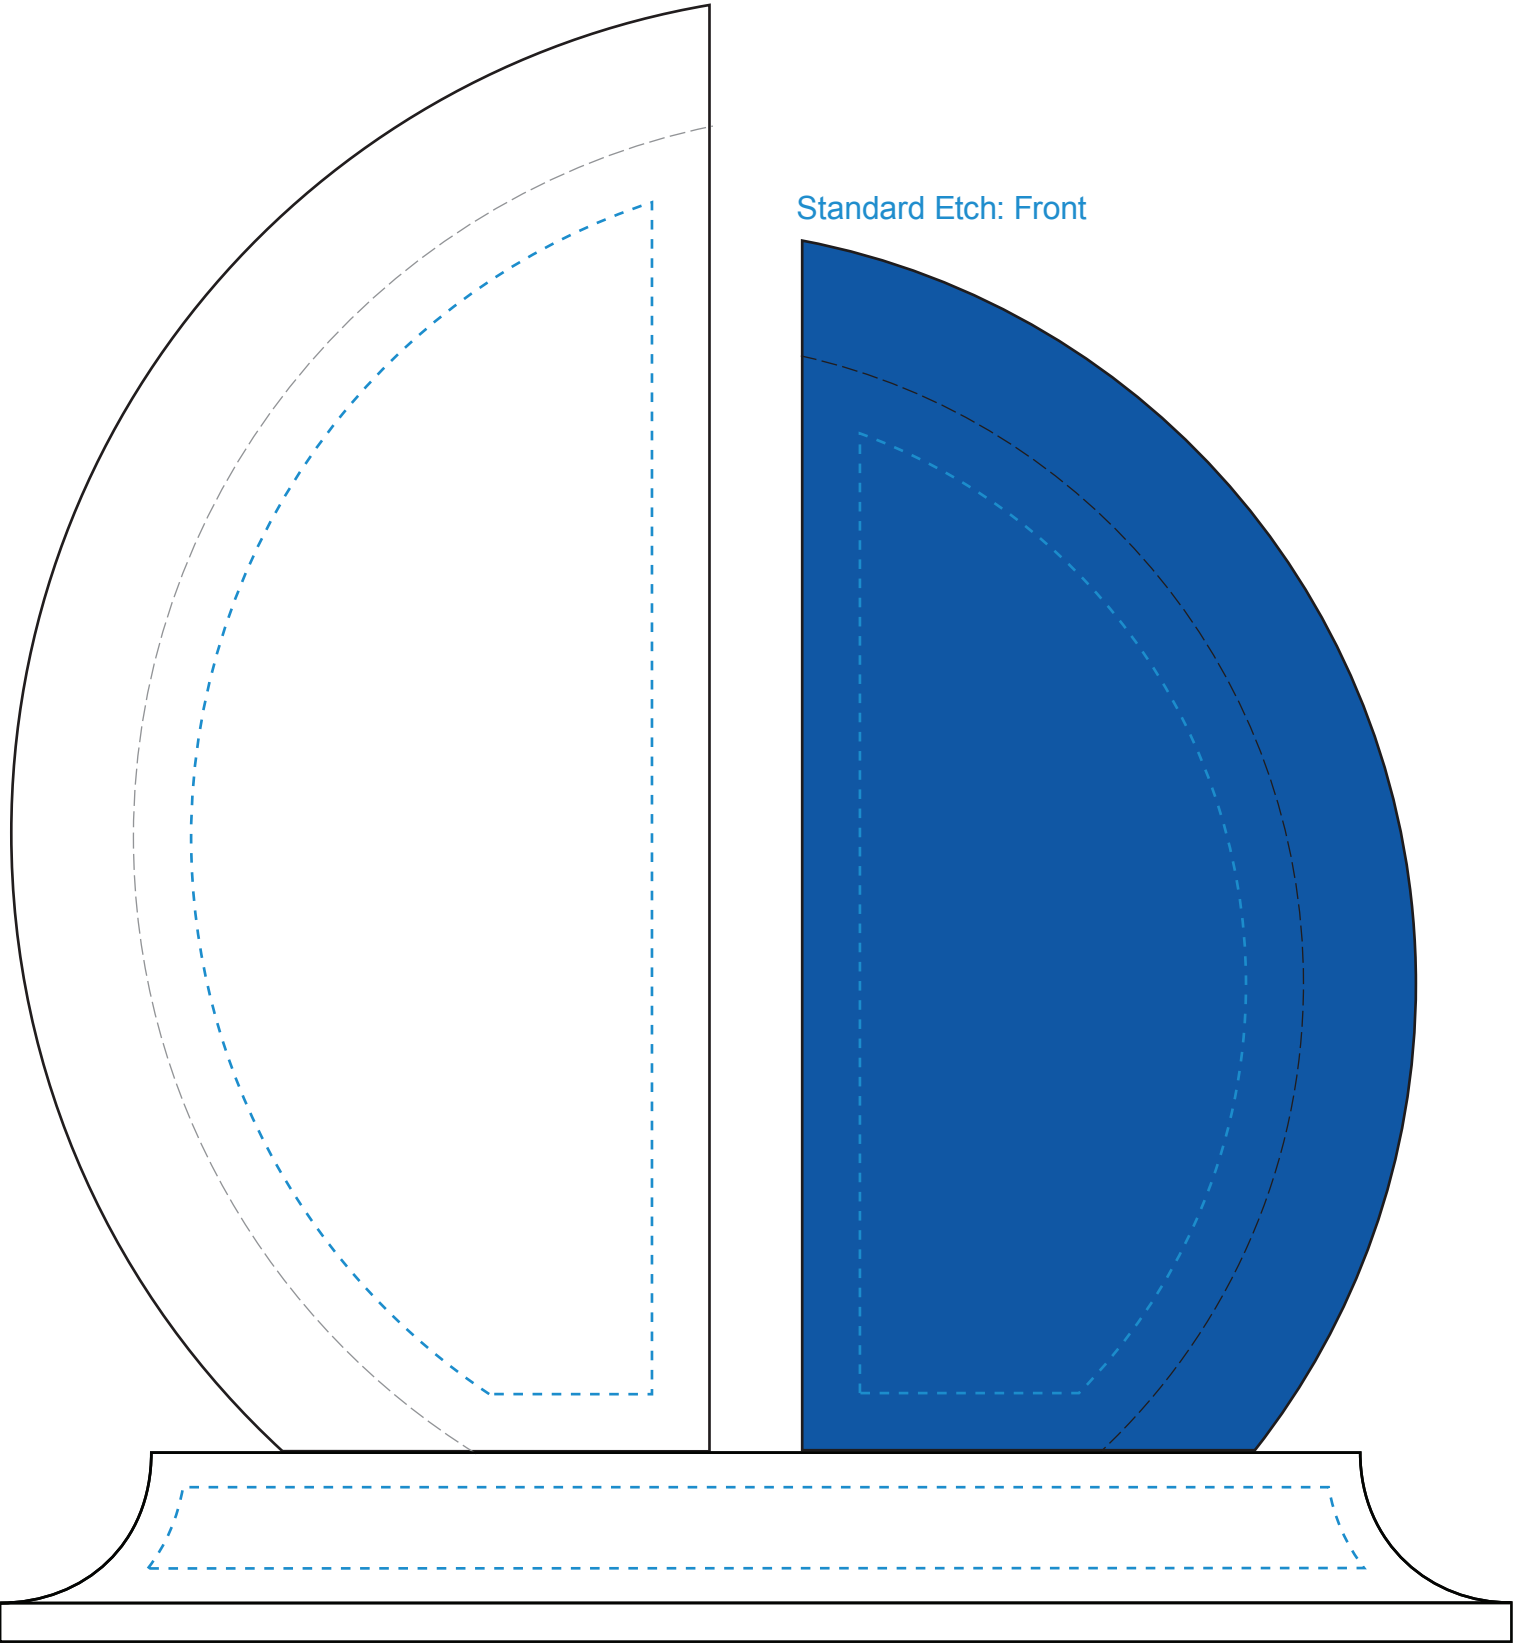

Standard Etch: Reverse

Standard Etch: Front

6847 Greenley Indigo Award - 8.5"

Standard Etch: Front

Blue line represents the max image area.