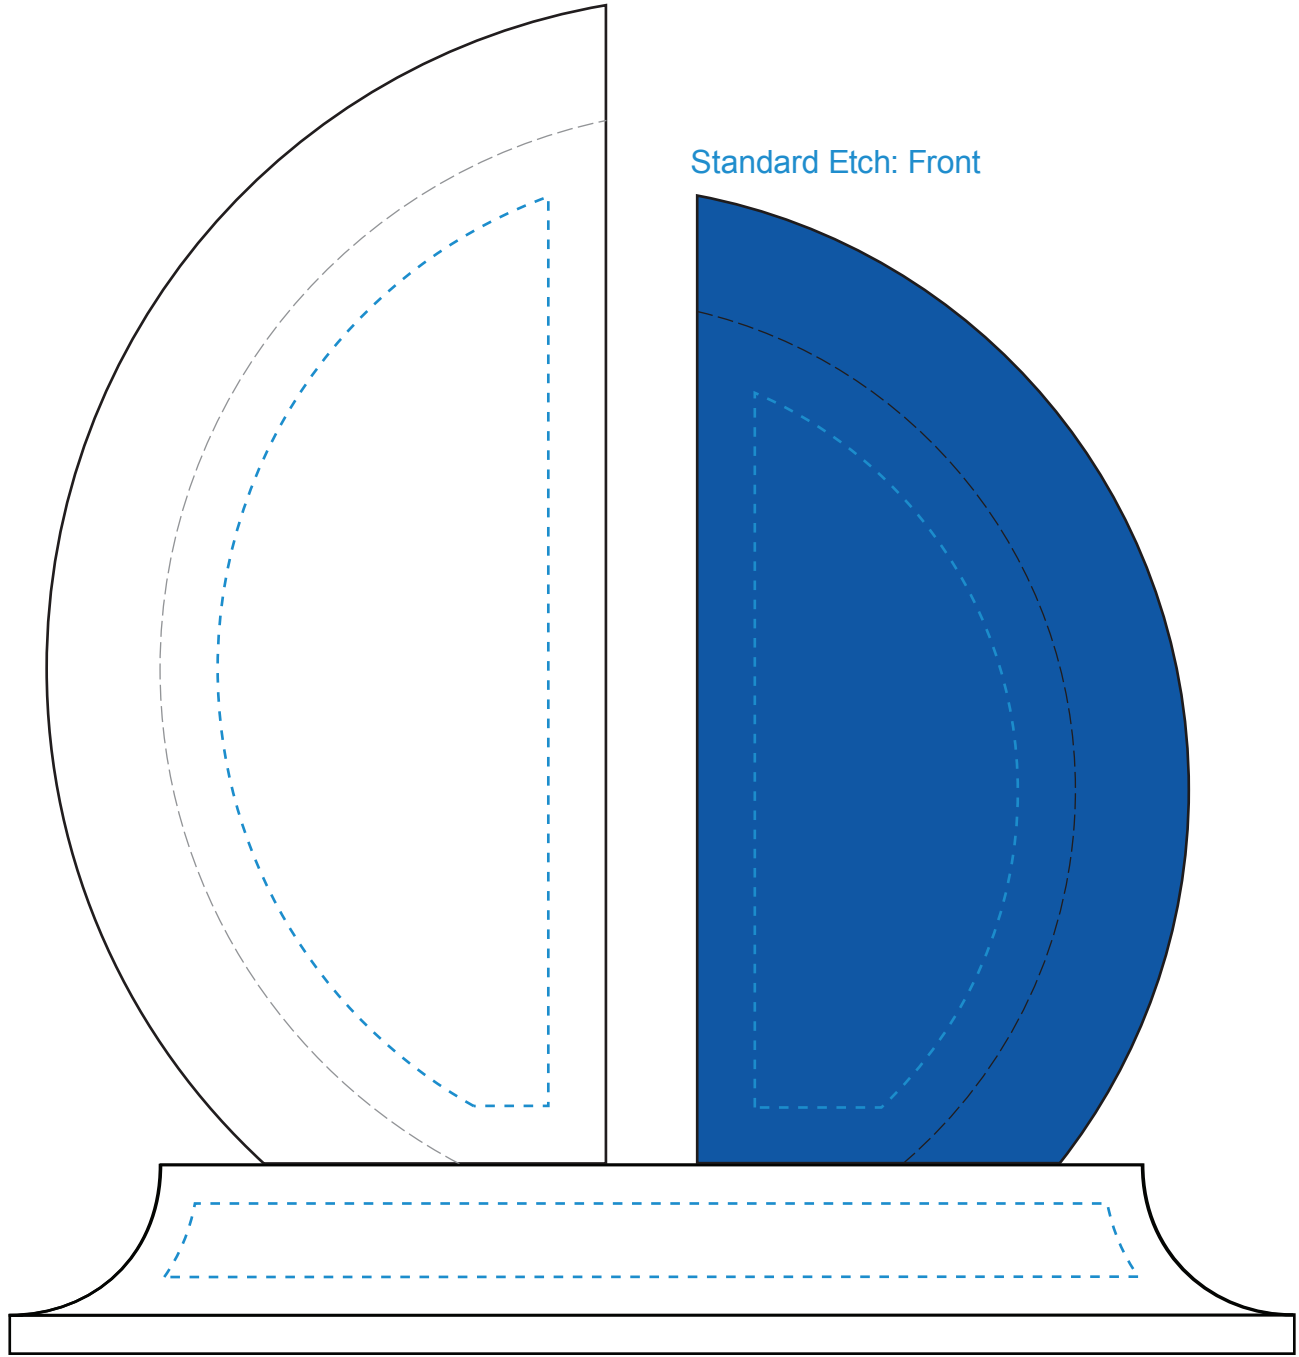

Standard Etch: Reverse

Standard Etch: Front

6846 GREENLEY INDIGO AWARD - 7" Standard Etch: Front

Blue line represents the max image area.