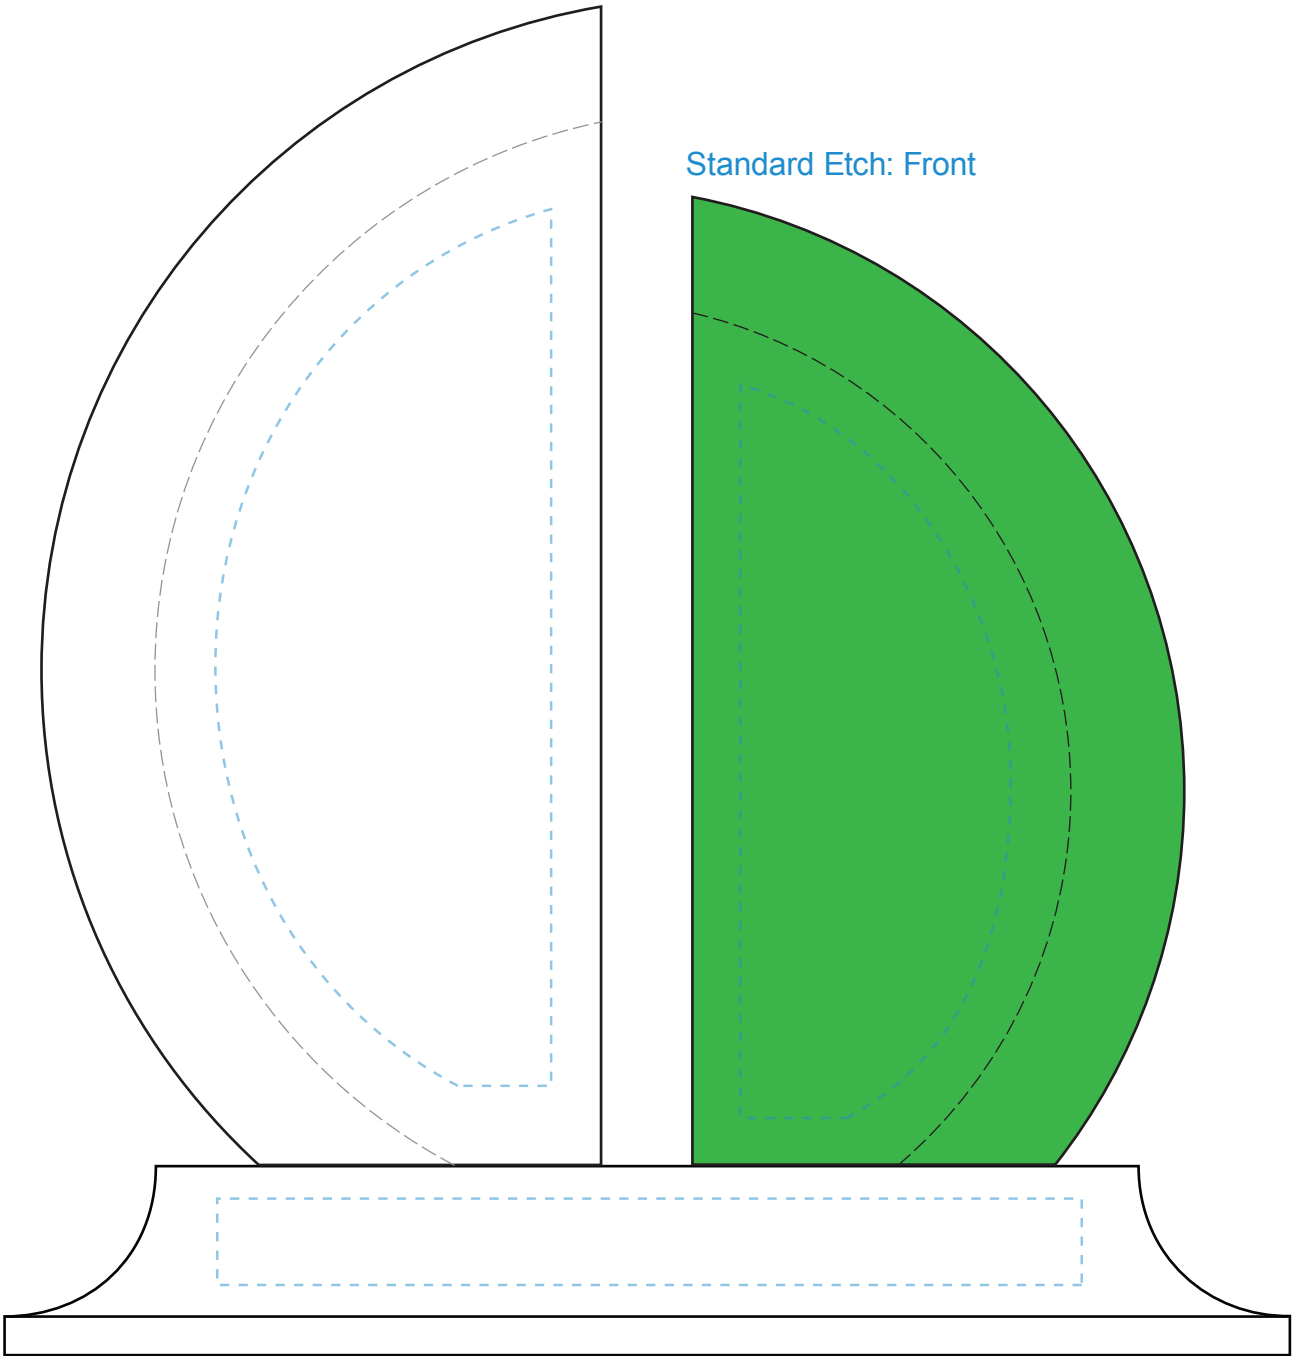

Standard Etch: Reverse

Standard Etch: Front

4068 GREENLEY AWARD 7"

Standard Etch: Front

Blue line represents the max image area.