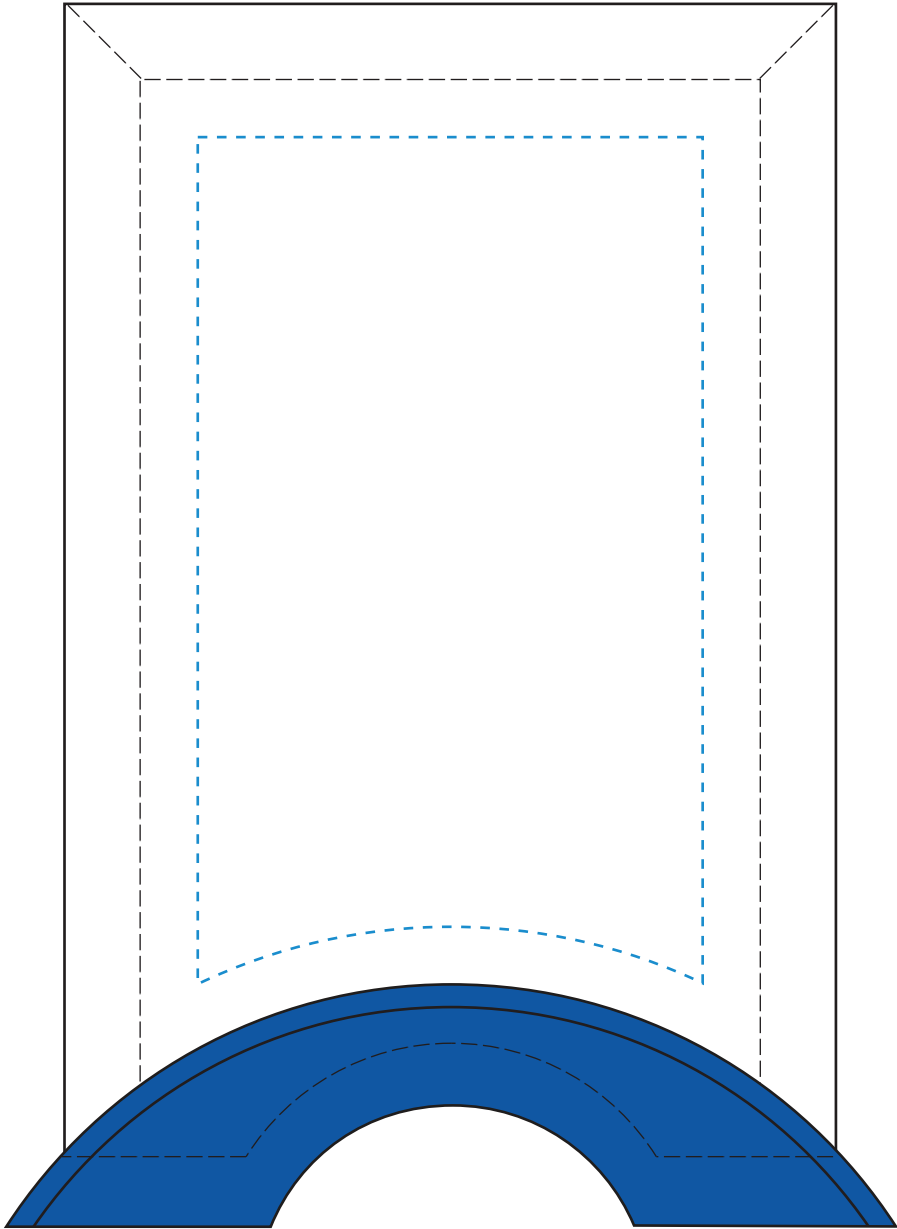

Standard Etch: Reverse

6884 Greenbury Indigo Rectangle - 6.5"

Blue line represents the max image area.