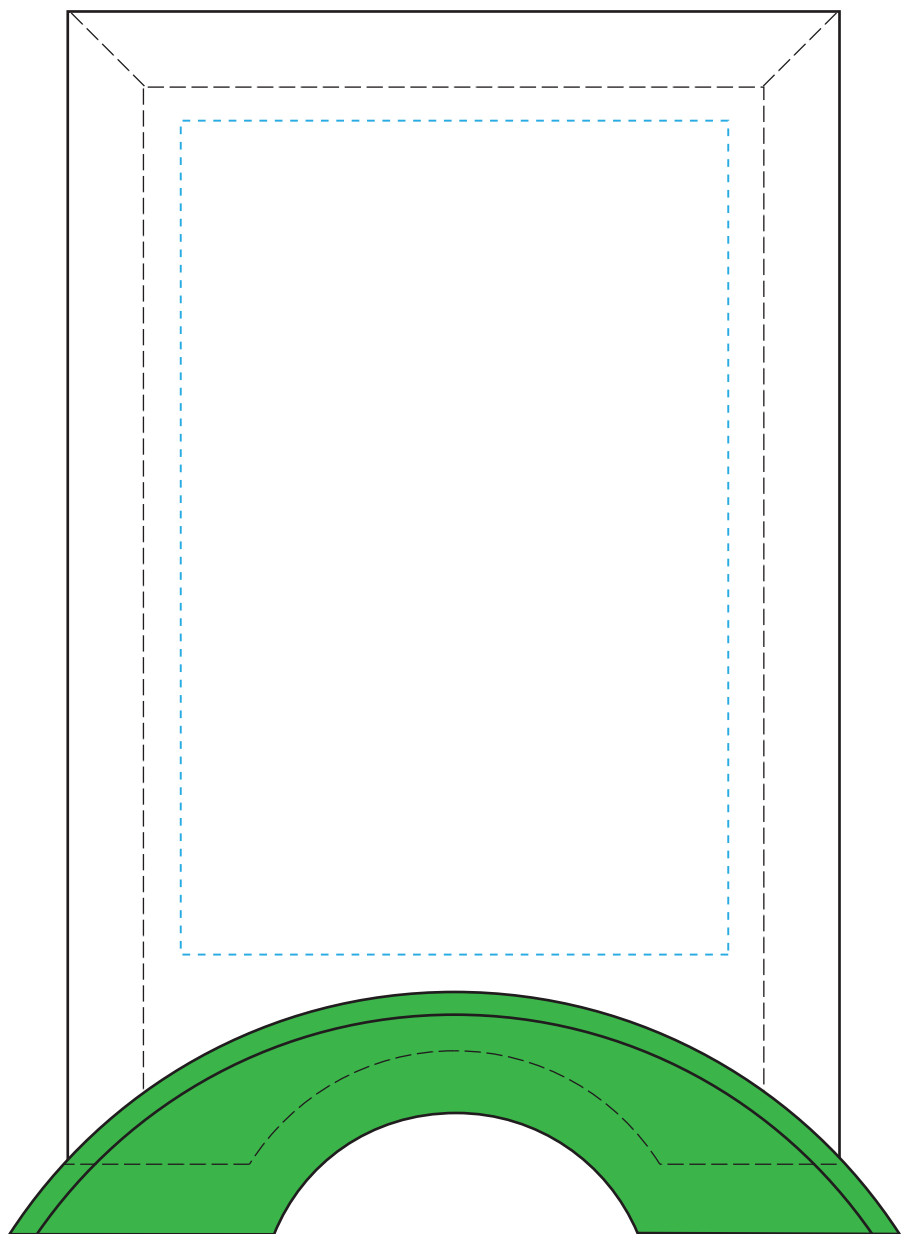

Standard Etch: Reverse

4084 GREENBURY RECTANGLE 6-1/2"

Blue line represents the max image area.