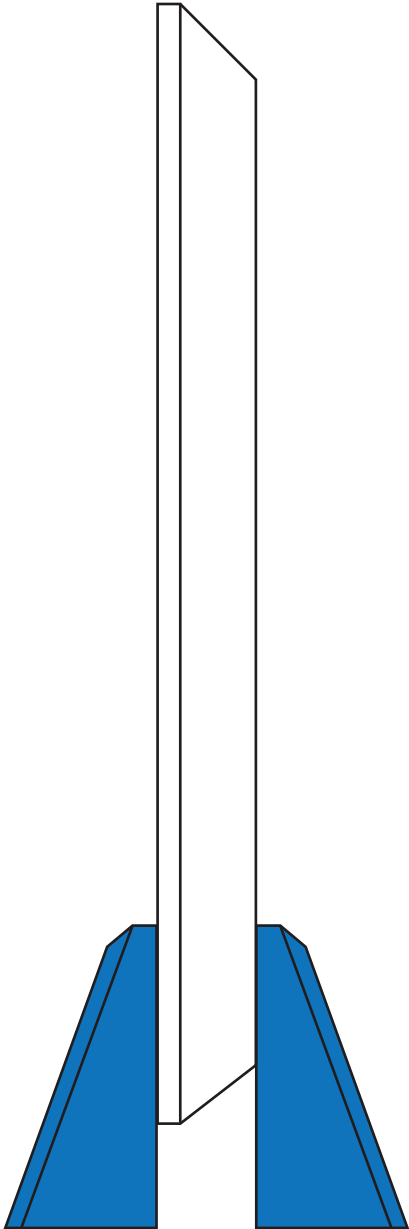

Standard Etch: Reverse

SIDE VIEW

6888 Greenbrier Indigo Circle - 6" Dia.

Blue line represents the max image area.