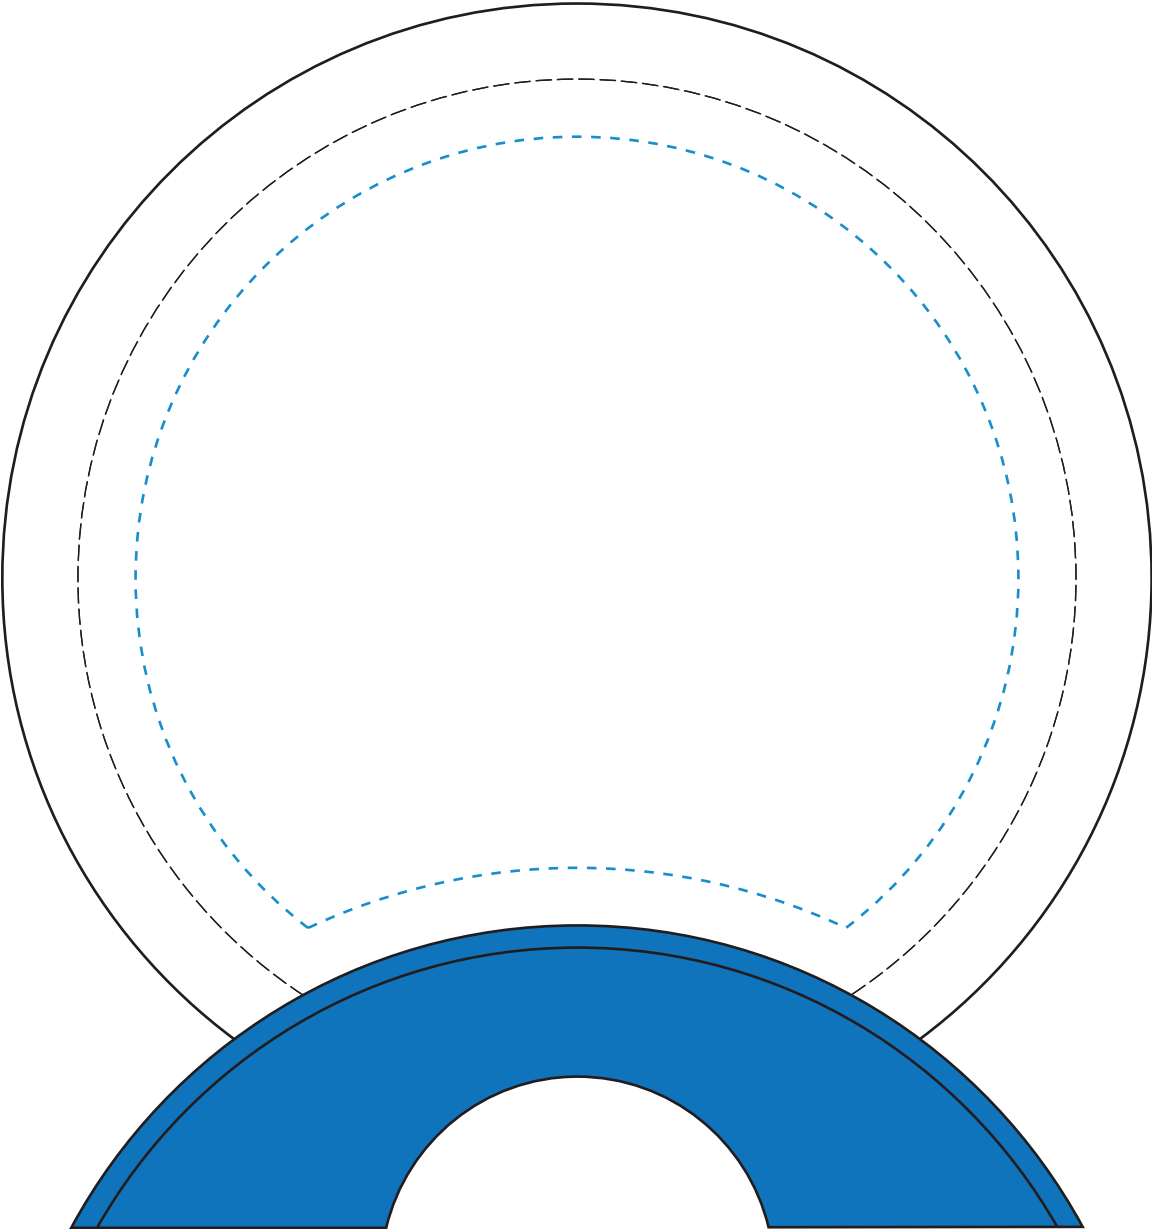

Standard Etch: Reverse

SIDE VIEW

6888 Greenbrier Indigo Circle - 6" Dia.

Blue line represents the max image area.