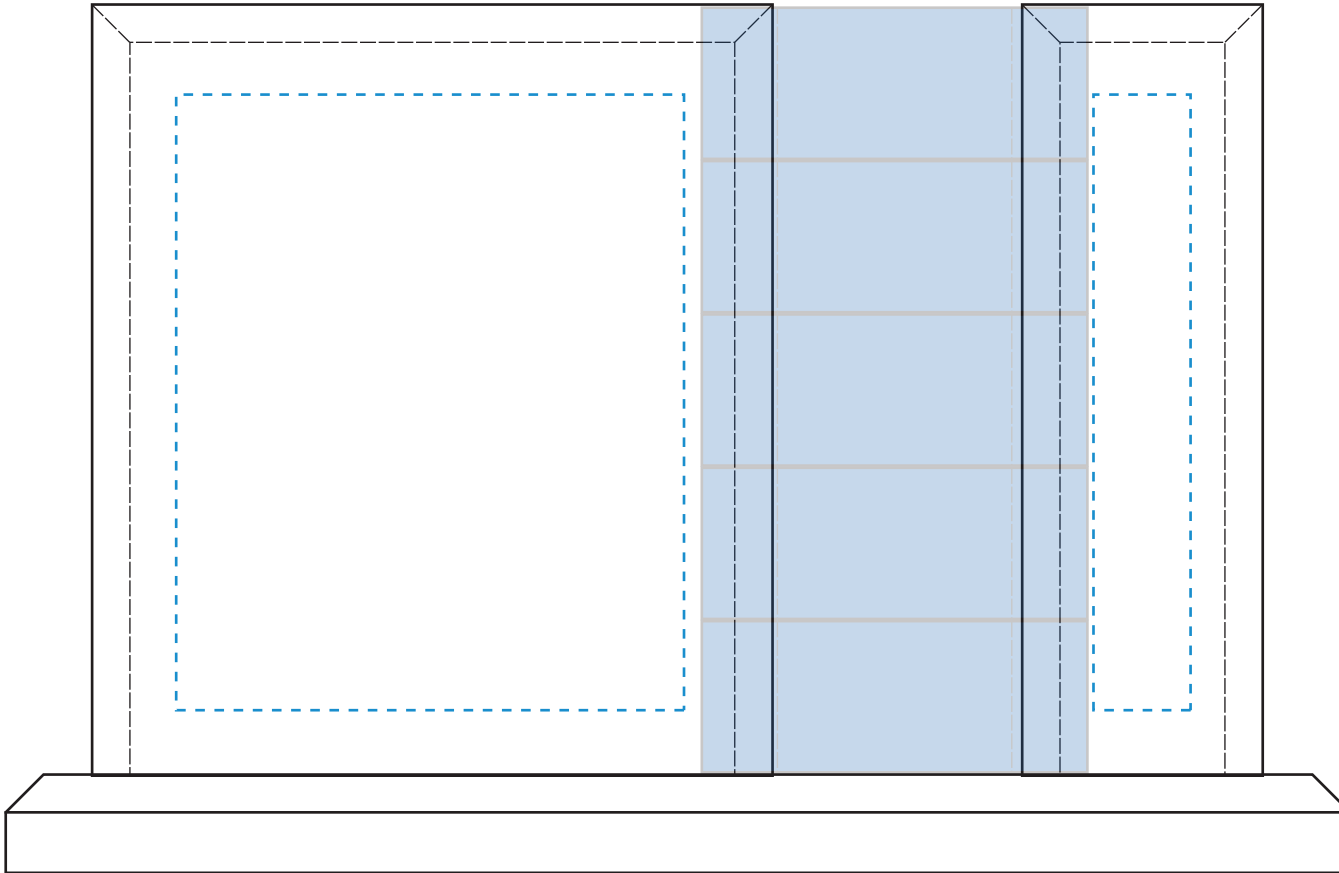

Standard Etch: Reverse

Standard Etch: Reverse

Standard Etch: Front

6374 BLUE BLOCK
GLENDORA

6374 GLENDORA GOAL-SETTER - 4.5"

Blue line represents the max image area.