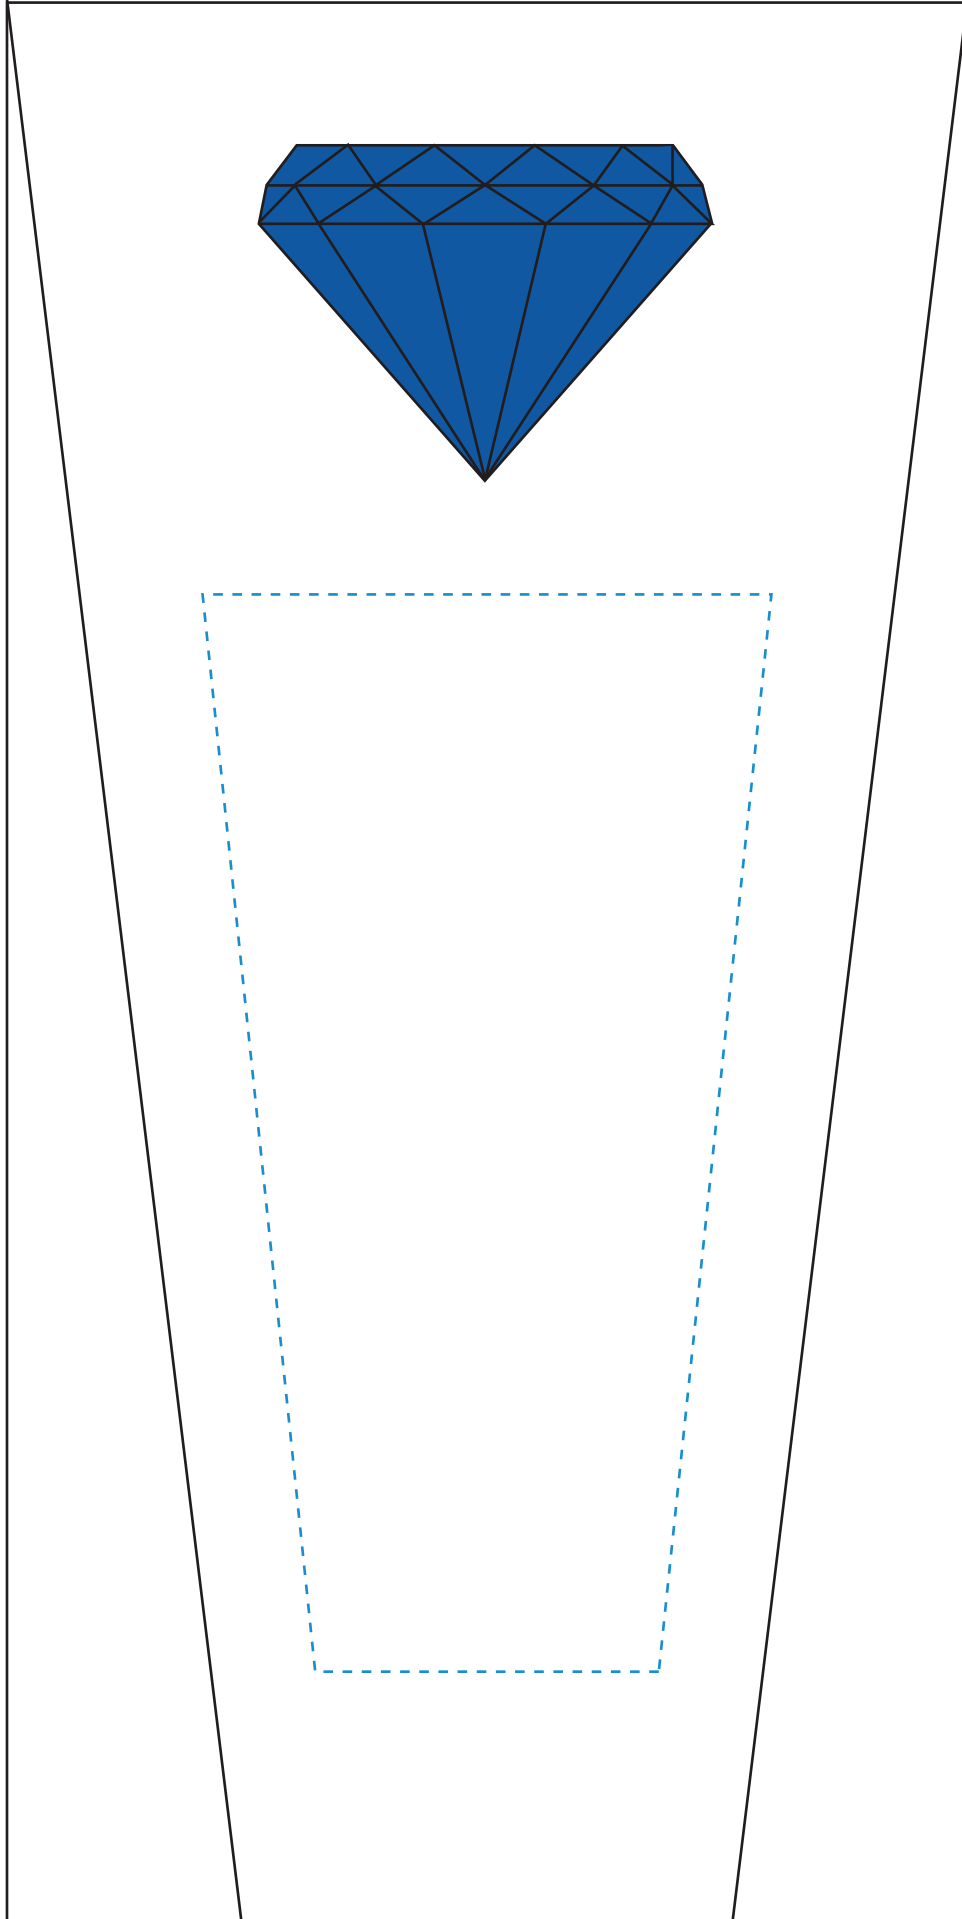

Standard Etch: Front

6702 GEMSTONE AWARD - 10"

Blue line represents the max image area.