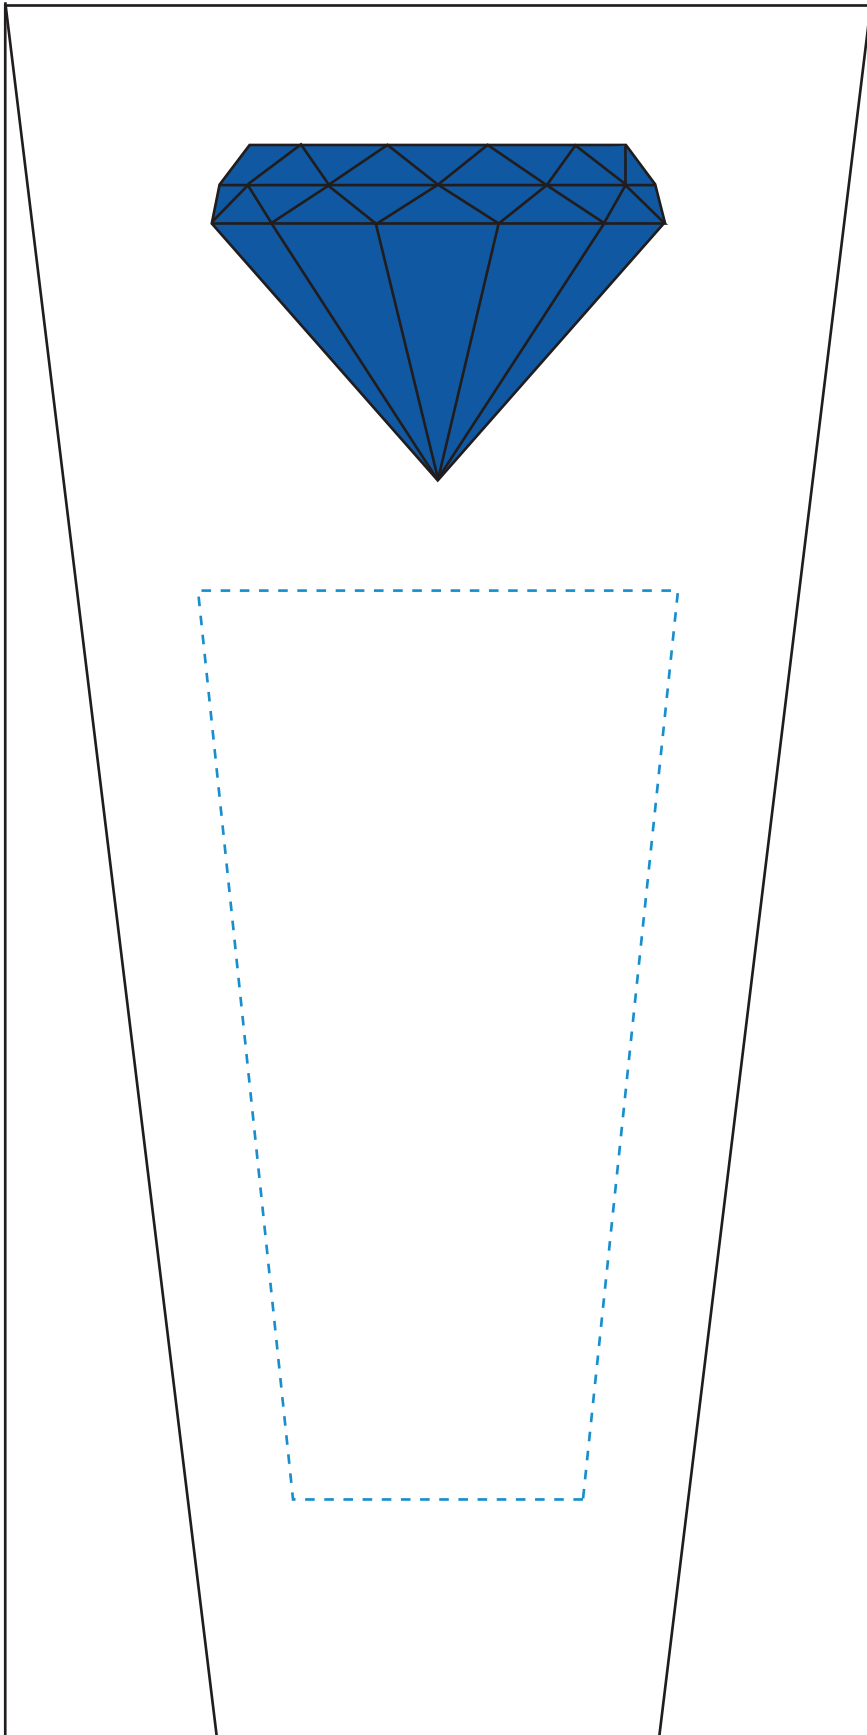

Standard Etch: Front

6701 GEMSTONE AWARD - 9"

Blue line represents the max image area.