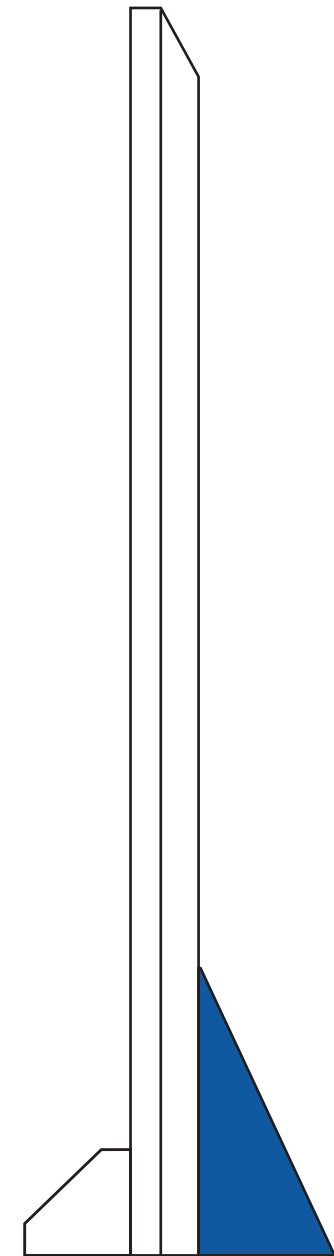

Standard Etch: Reverse

7296 GALA TRIANGLE - 6.5"

C7303BLUE TRIANGLE

Blue line represents the max image area.

SIDE VIEW