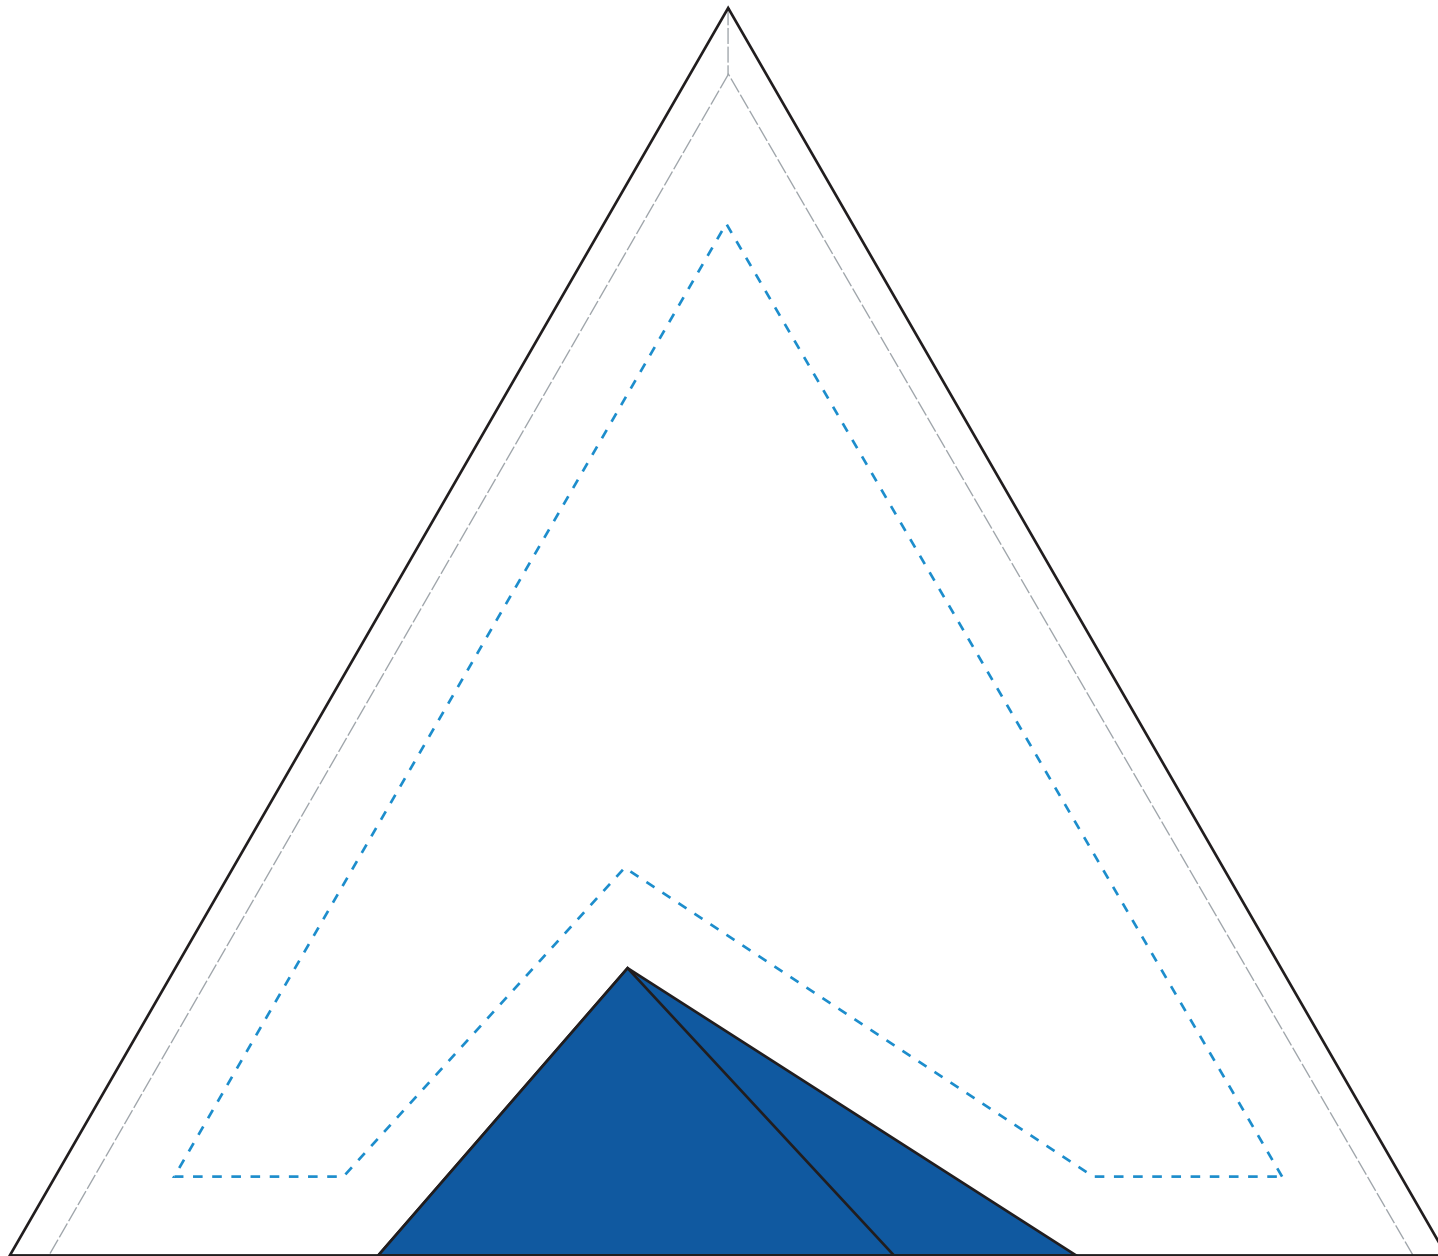

Standard Etch: Reverse

7296 GALA TRIANGLE - 6.5"

C7303BLUE TRIANGLE

Blue line represents the max image area.

SIDE VIEW