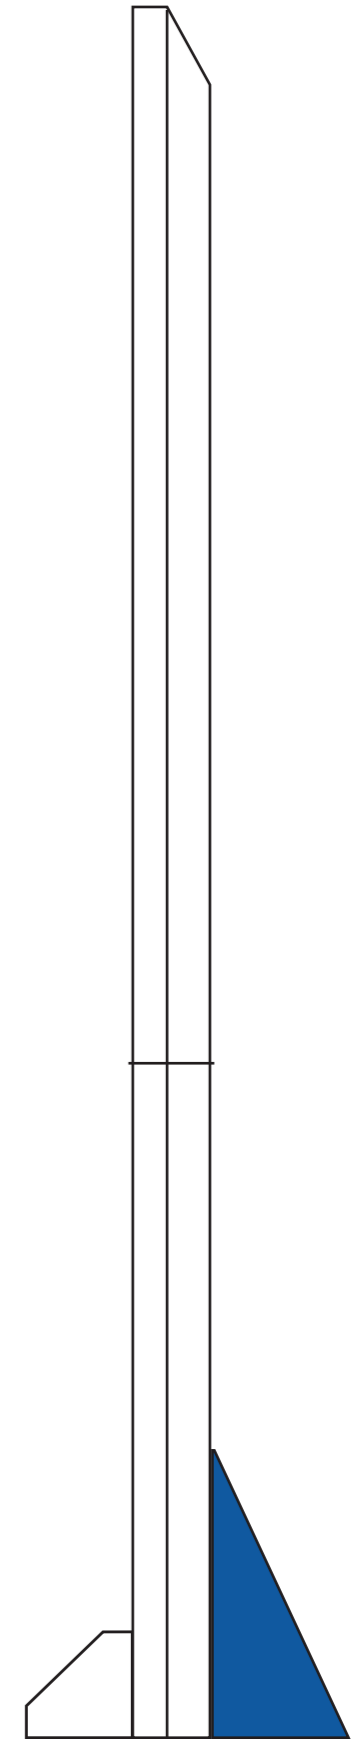

Standard Etch: Reverse

7282 GALA SQUARE - 8.5"
C7303BLUE TRIANGLE
Blue line represents the max image area.

SIDE VIEW