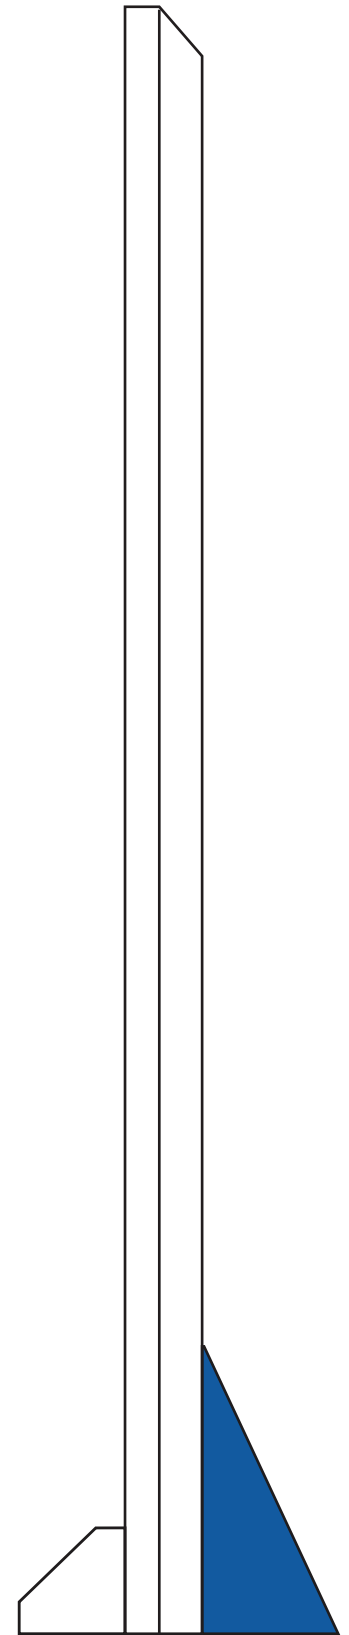

Standard Etch: Reverse

7290 GALA RECTANGLE - 8.5"
C7303BLUE TRIANGLE

Blue line represents the max image area.

SIDE VIEW