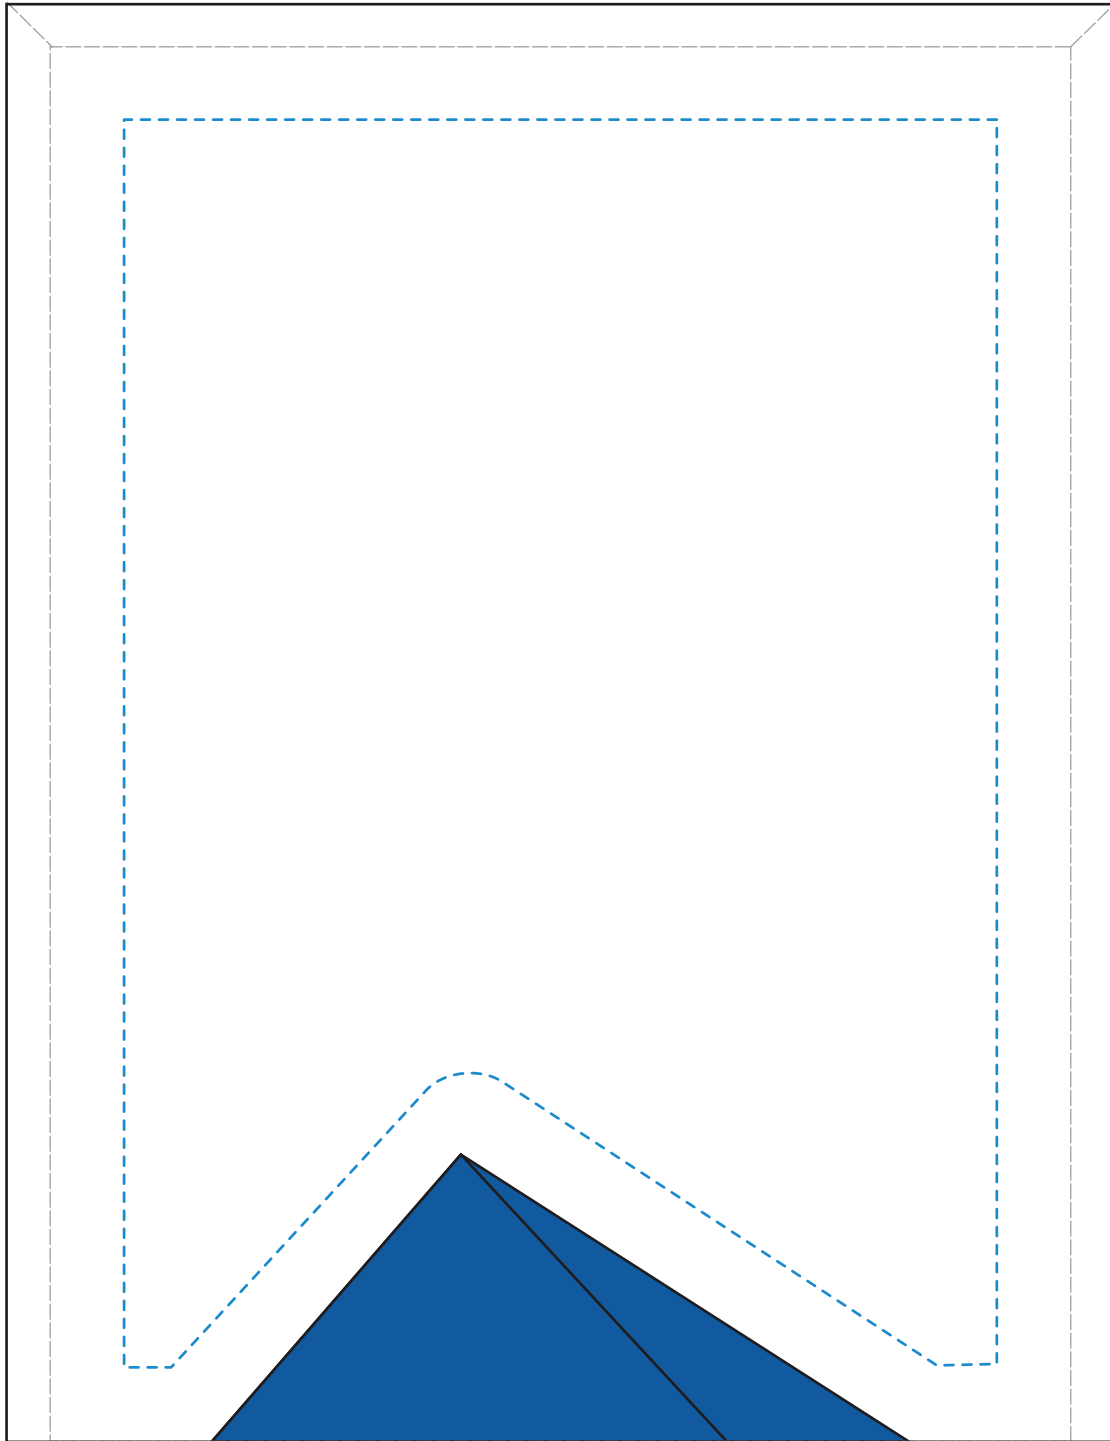

Standard Etch: Reverse

7289 GALA RECTANGLE - 7.5"  
C7303BLUE TRIANGLE

Blue line represents the max image area.

SIDE VIEW