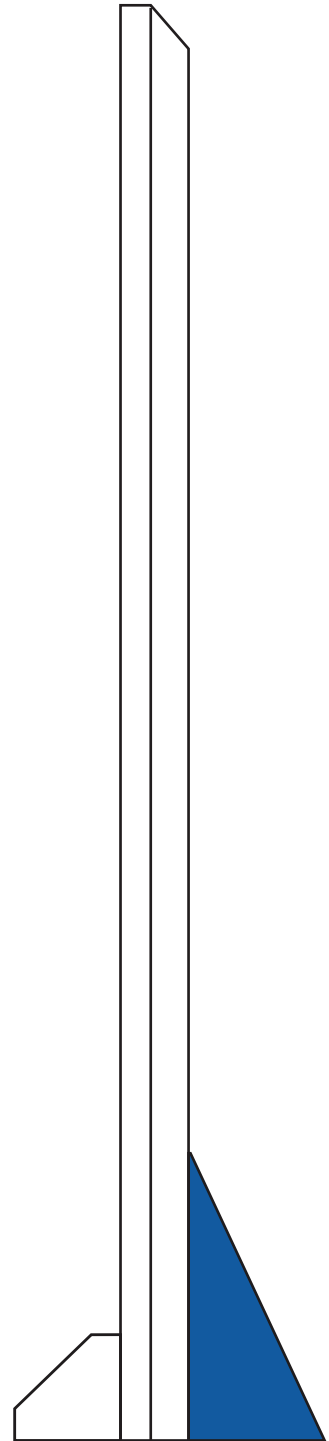

Standard Etch: Reverse

7289 GALA RECTANGLE - 7.5"  
C7303BLUE TRIANGLE

Blue line represents the max image area.

SIDE VIEW