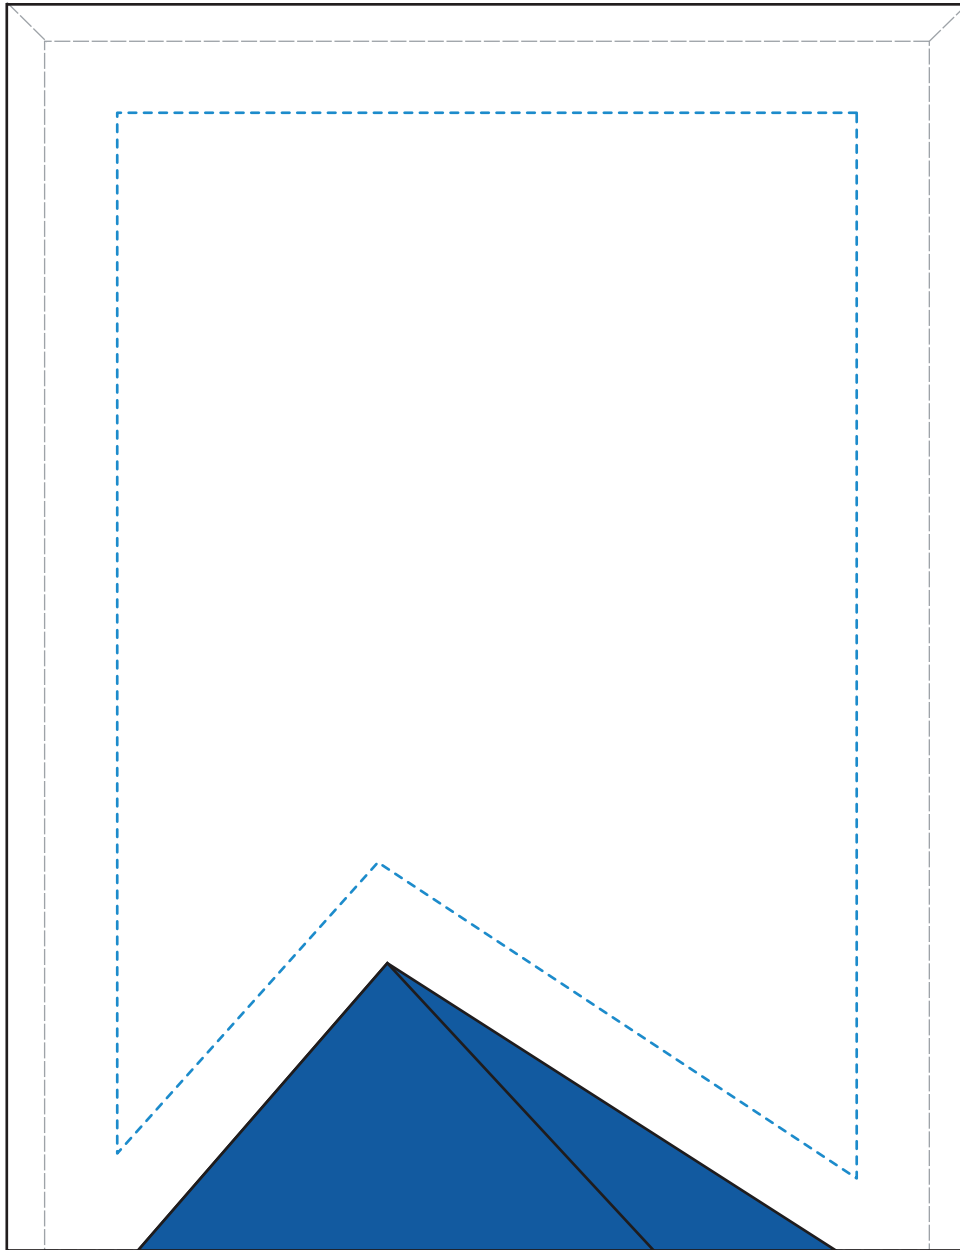

Standard Etch: Reverse

7288 GALA RECTANGLE - 6.5"
C7303BLUE TRIANGLE

Blue line represents the max image area.

SIDE VIEW