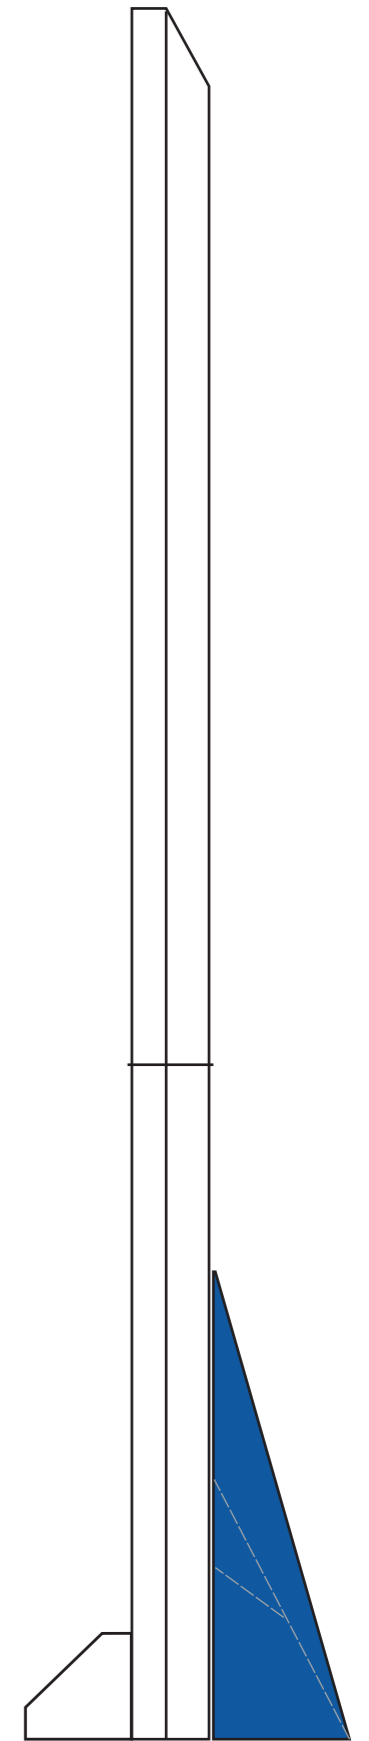

Standard Etch: Reverse

7355 GALA DELUXE SQUARE - 8.5"
C7309BLUE BIRD

Blue line represents the max image area.

SIDE VIEW