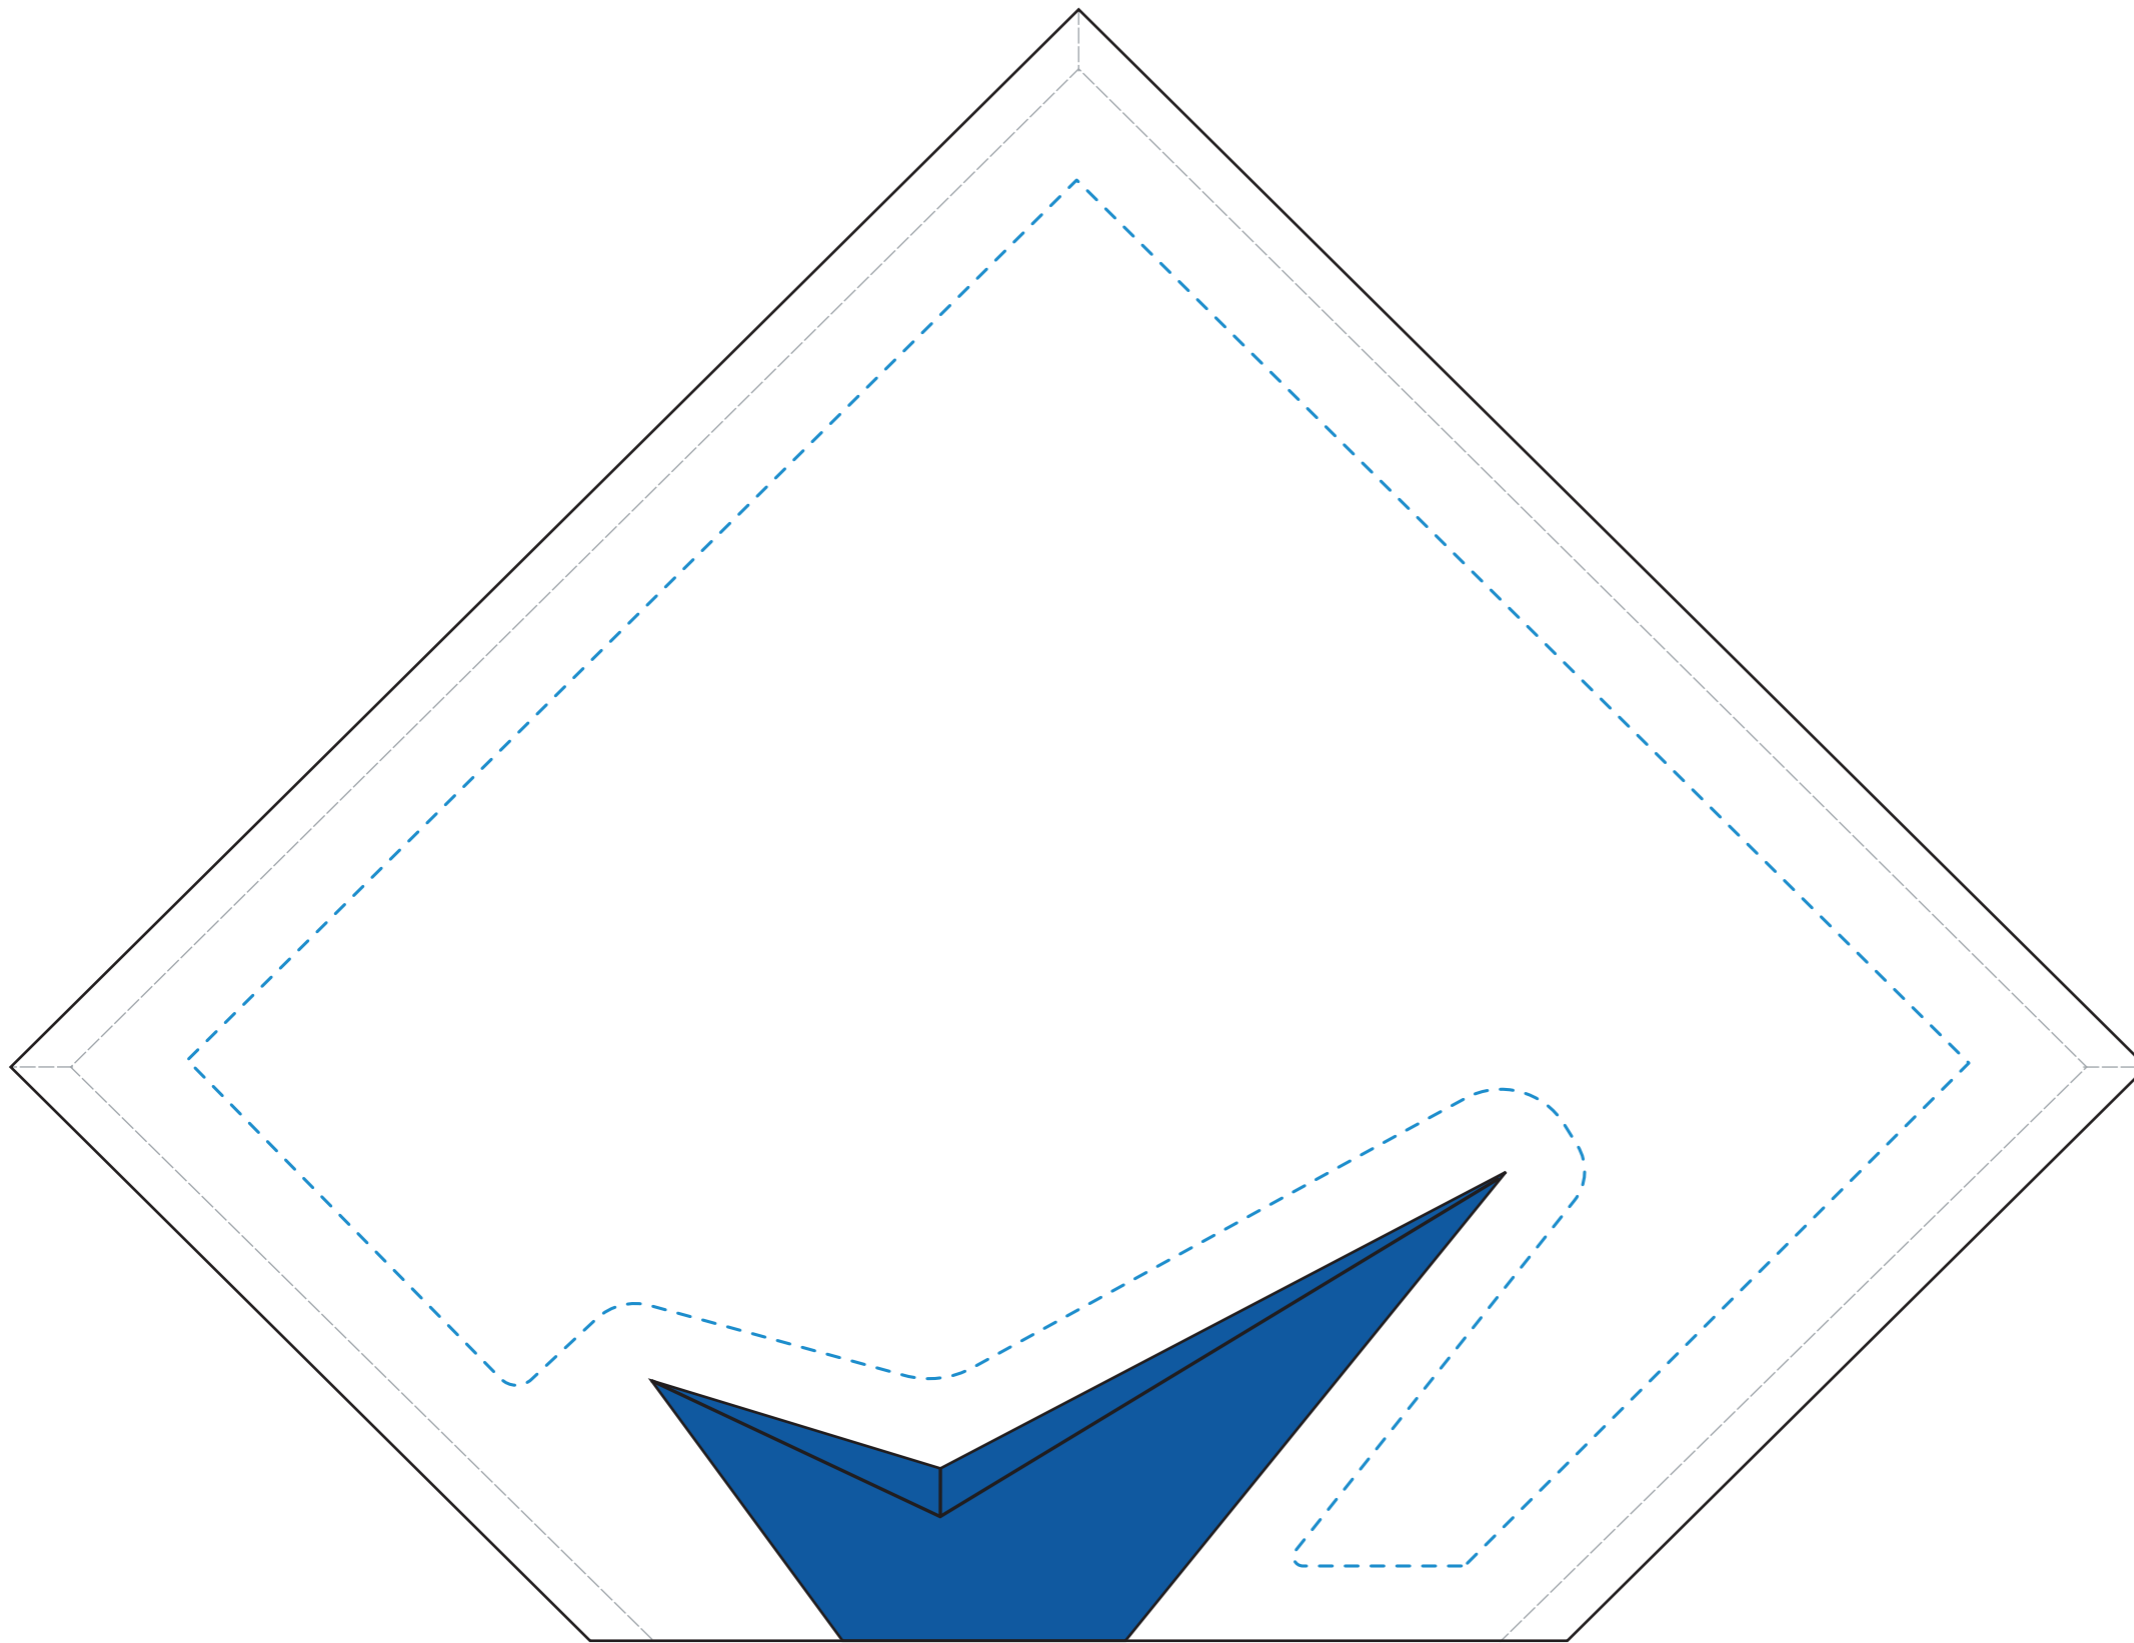

Standard Etch: Reverse

7355 GALA DELUXE SQUARE - 8.5"
C7309BLUE BIRD

Blue line represents the max image area.

SIDE VIEW