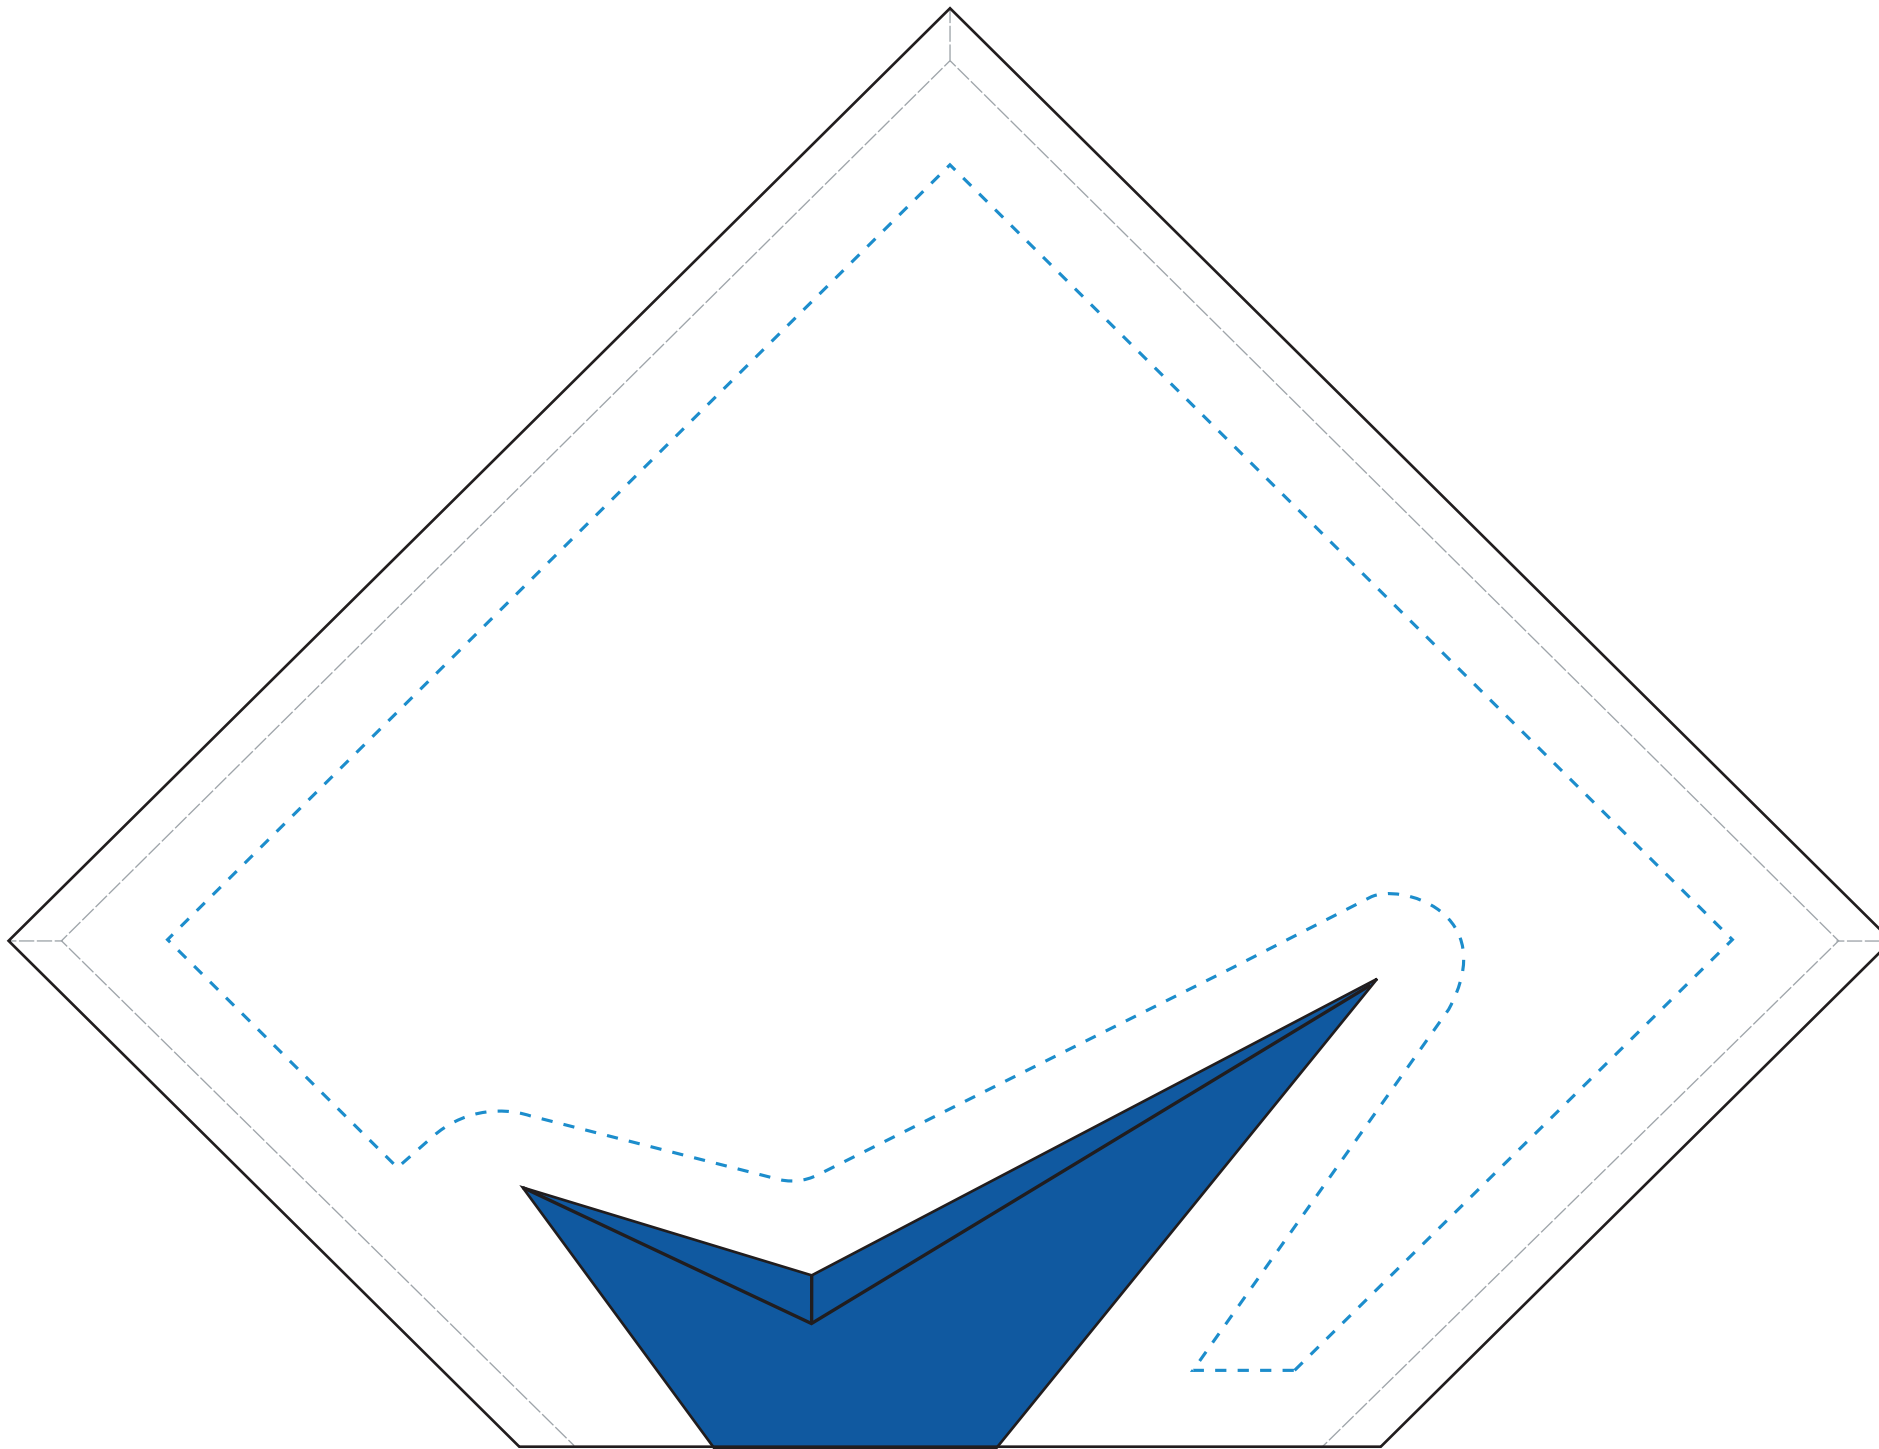

Standard Etch: Reverse

7354 GALA DELUXE SQUARE - 7.5"

C7309BLUE BIRD

Blue line represents the max image area.

SIDE VIEW