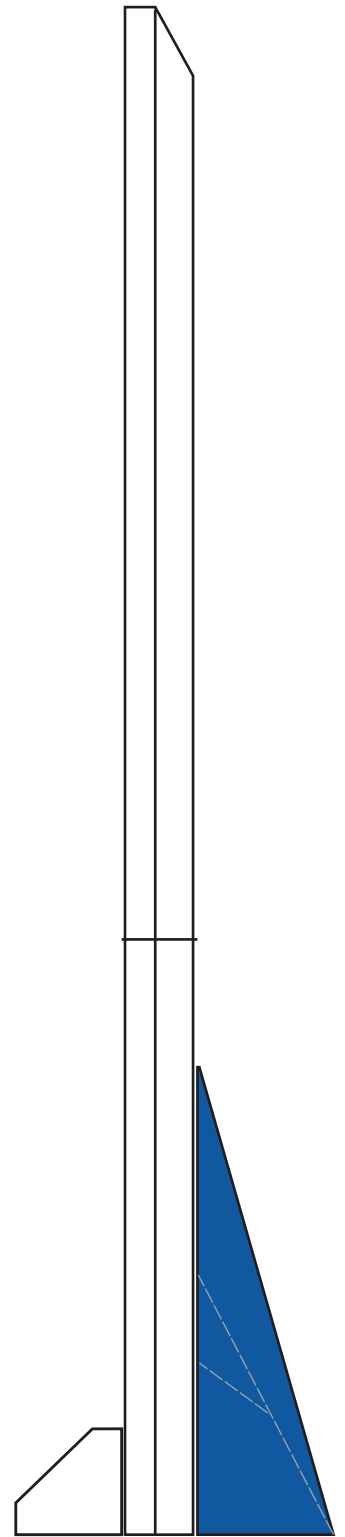

Standard Etch: Reverse

7354 GALA DELUXE SQUARE - 7.5"

C7309BLUE BIRD

Blue line represents the max image area.

SIDE VIEW