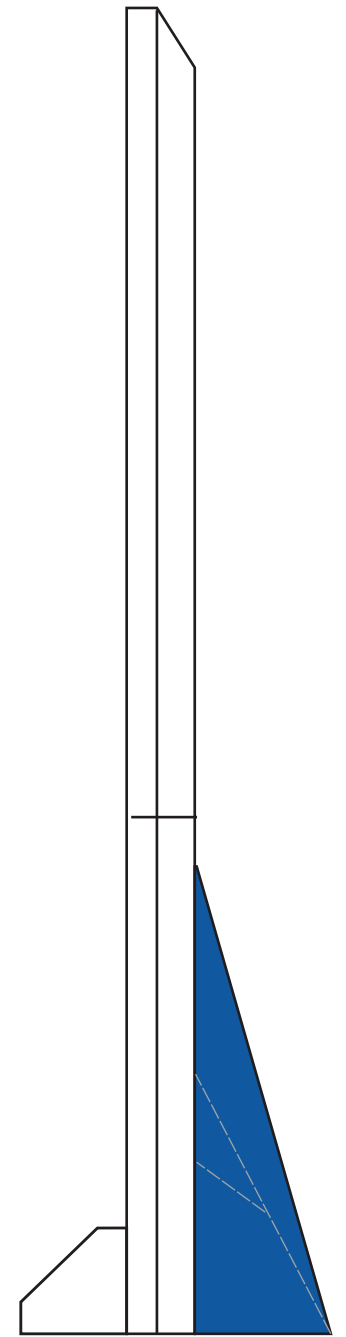

Standard Etch: Reverse

7353 GALA DELUXE SQUARE - 6.5"

C7309BLUE BIRD

Blue line represents the max image area.

SIDE VIEW