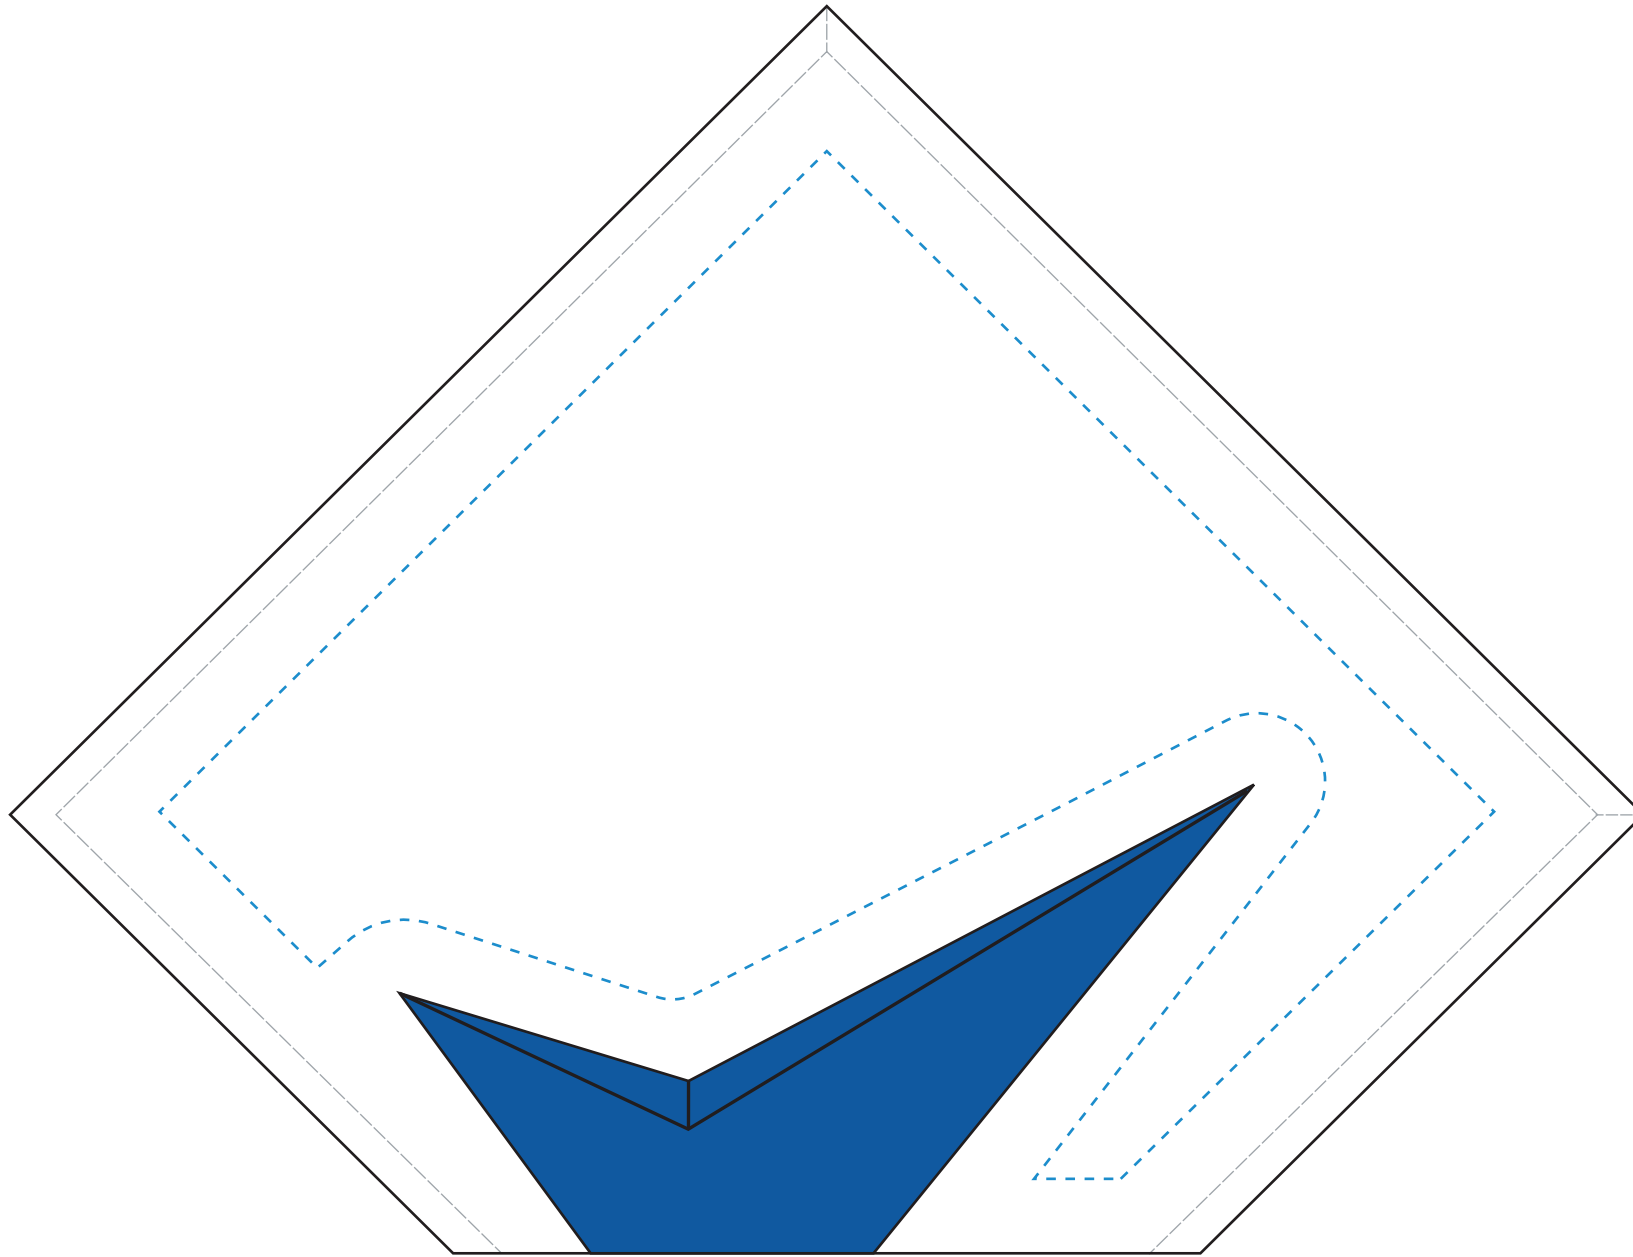

Standard Etch: Reverse

7353 GALA DELUXE SQUARE - 6.5"

C7309BLUE BIRD

Blue line represents the max image area.

SIDE VIEW