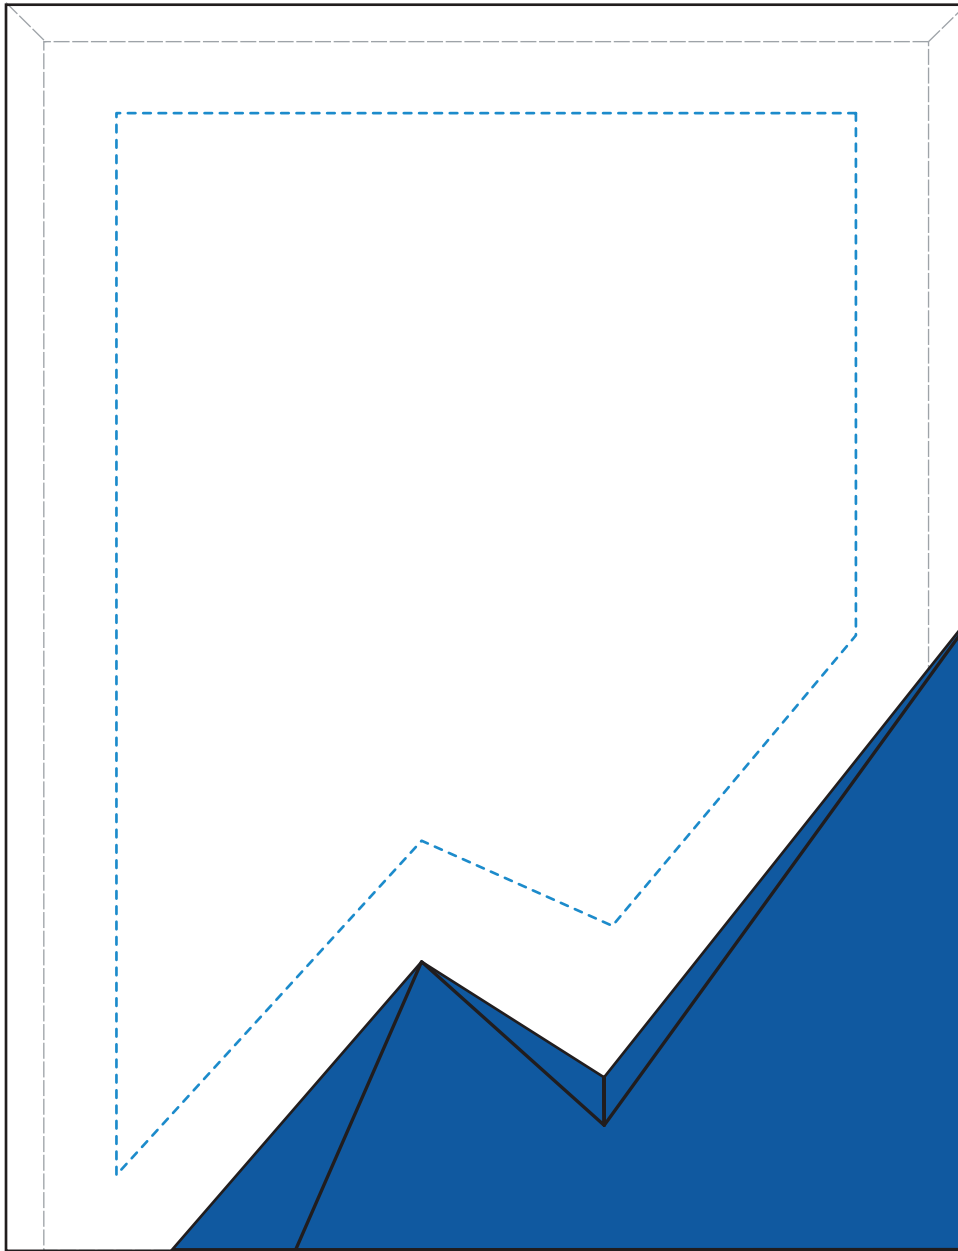

Standard Etch: Reverse

7361 GALA DELUXE RECTANGLE - 6.5"  
C7306BLUE PEAK

SIDE VIEW

Blue line represents the max image area.