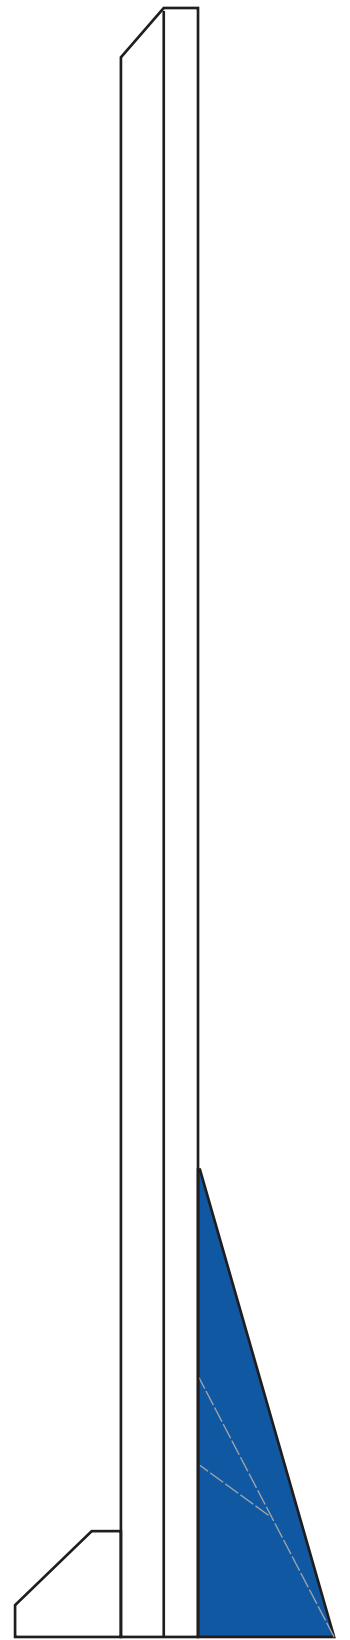

Standard Etch: Reverse

7359 GALA DELUXE CIRCLE - 8.5"

C7309BLUE BIRD

Blue line represents the max image area.