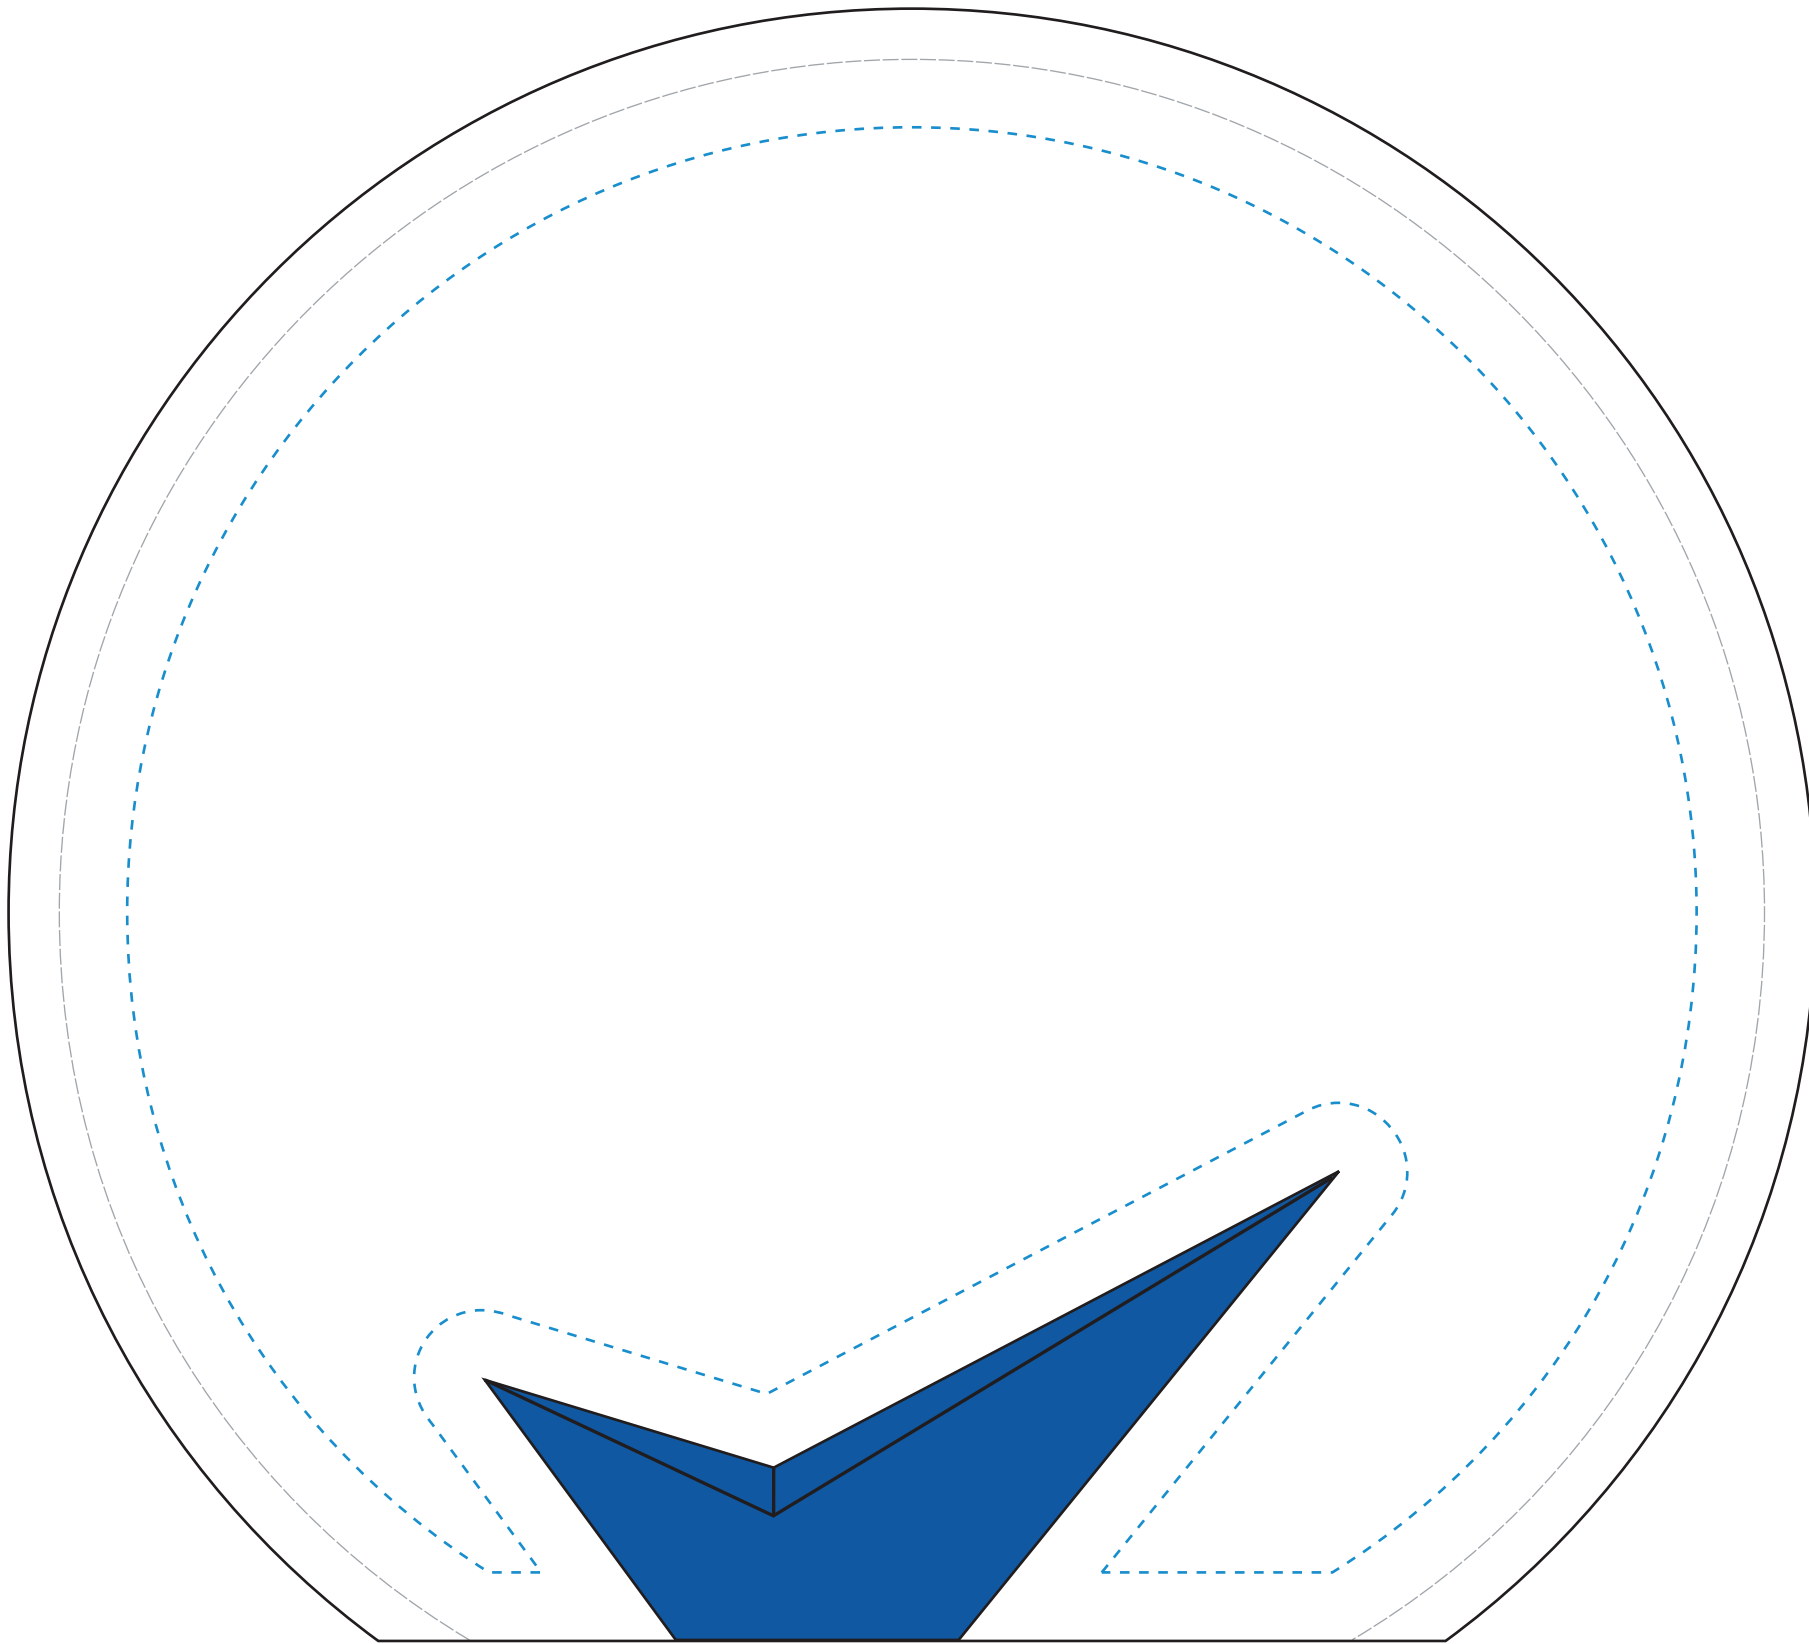

Standard Etch: Reverse

7359 GALA DELUXE CIRCLE - 8.5"

C7309BLUE BIRD

Blue line represents the max image area.