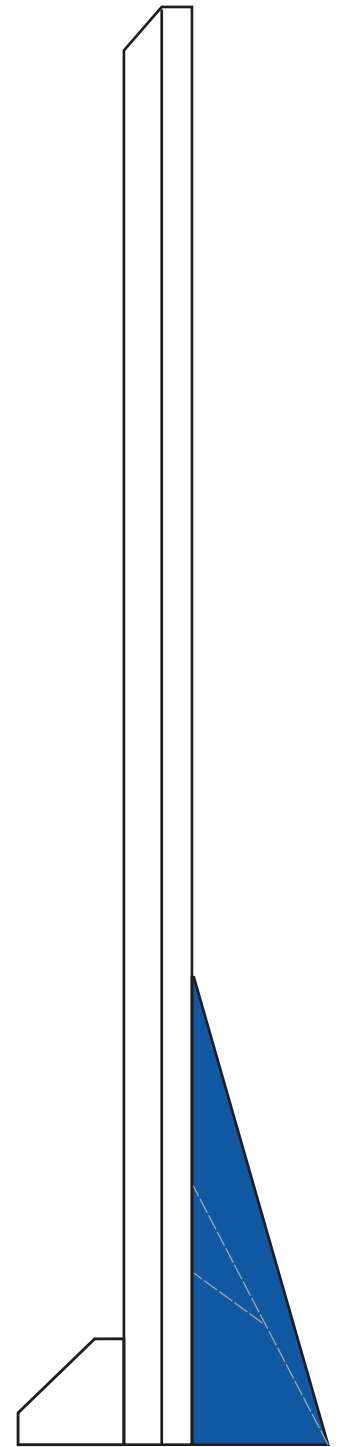

Standard Etch: Reverse

7358 GALA DELUXE CIRCLE - 7.5"
C7309BLUE BIRD

Blue line represents the max image area.