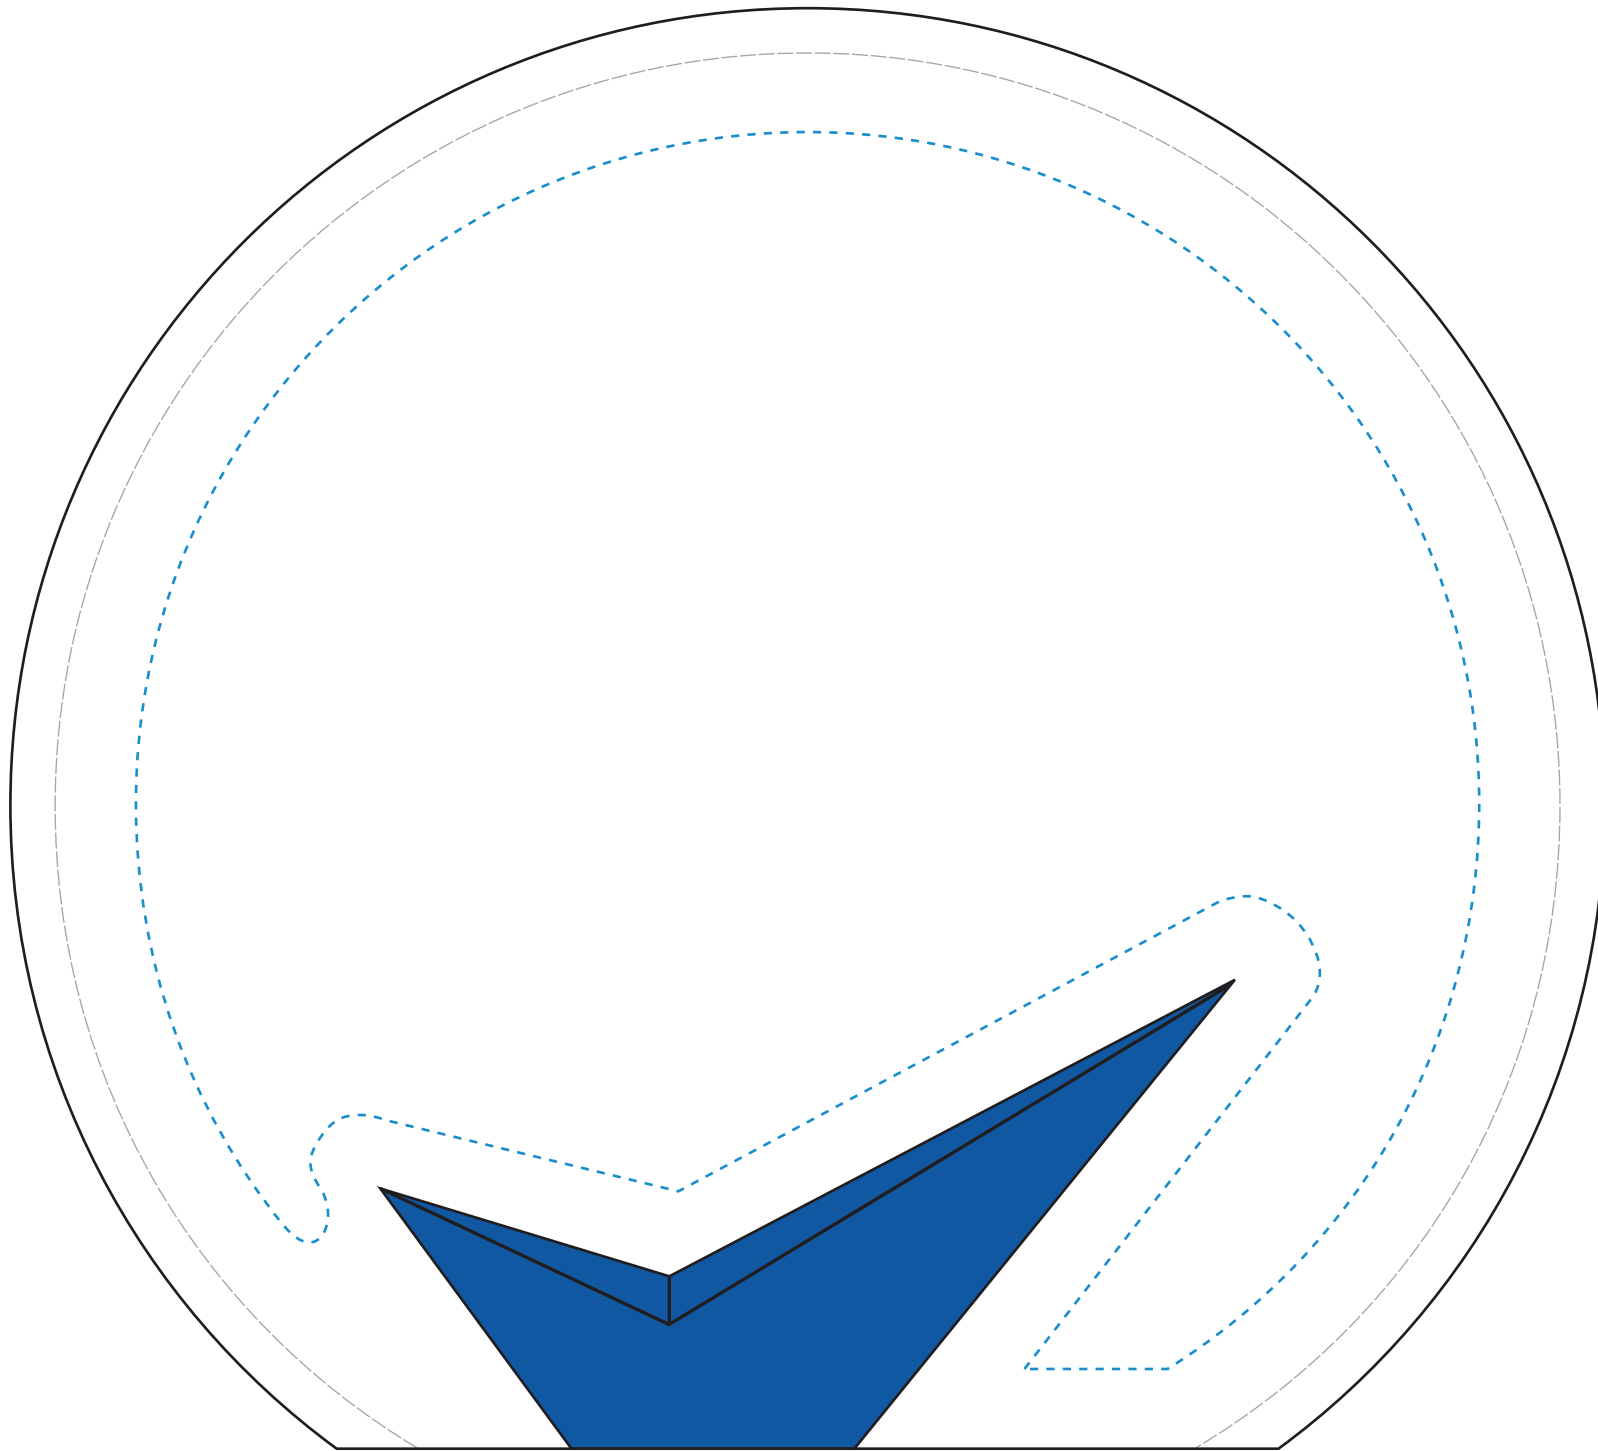

Standard Etch: Reverse

7358 GALA DELUXE CIRCLE - 7.5"
C7309BLUE BIRD

Blue line represents the max image area.