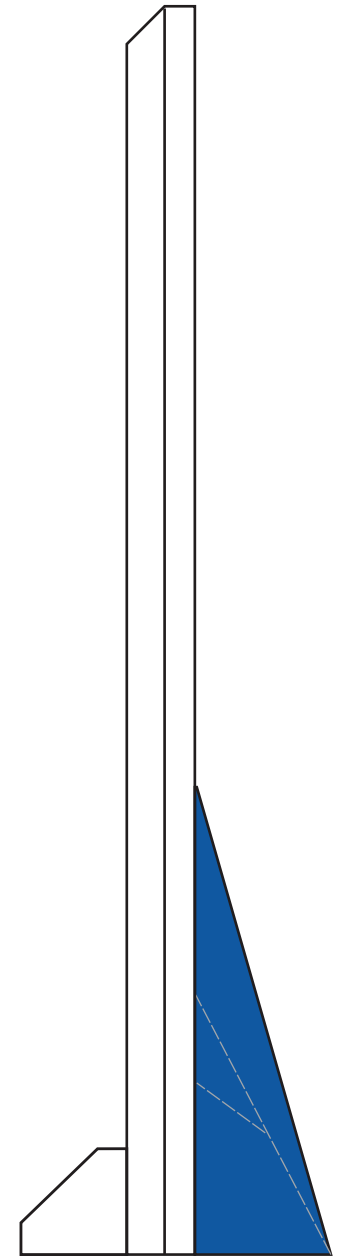

Standard Etch: Reverse

7357 GALA DELUXE CIRCLE - 6.5"
C7309BLUE BIRD

Blue line represents the max image area.