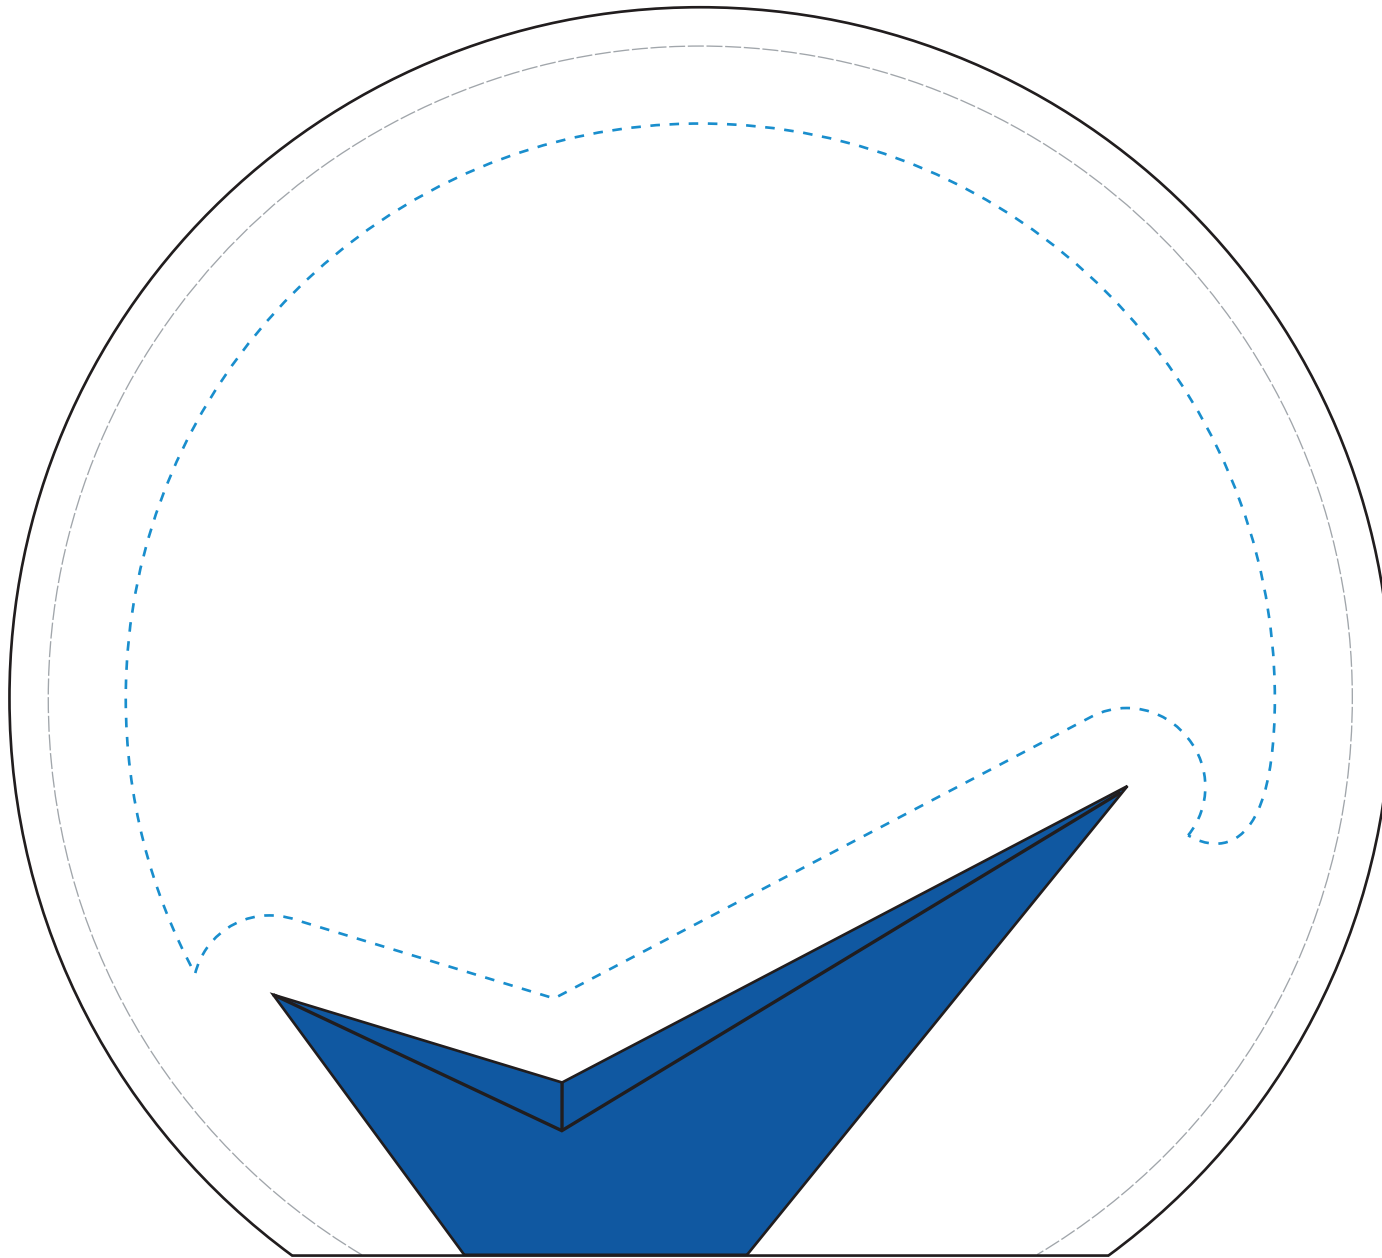

Standard Etch: Reverse

7357 GALA DELUXE CIRCLE - 6.5"
C7309BLUE BIRD

Blue line represents the max image area.