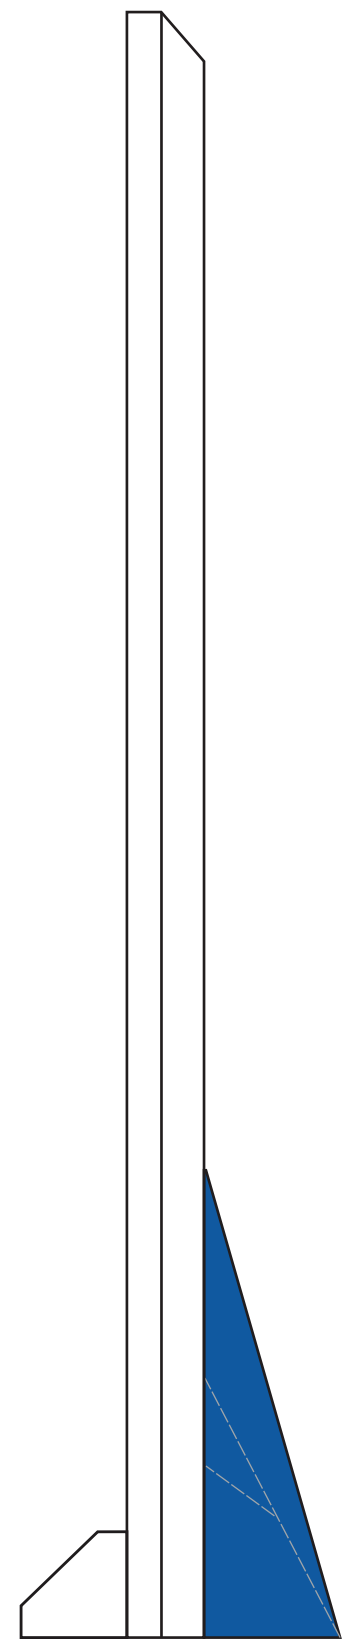

Standard Etch: Reverse

7367 GALA DELUXE ARCH - 8.5"  
C7309BLUE BIRD

SIDE VIEW

Blue line represents the max image area.