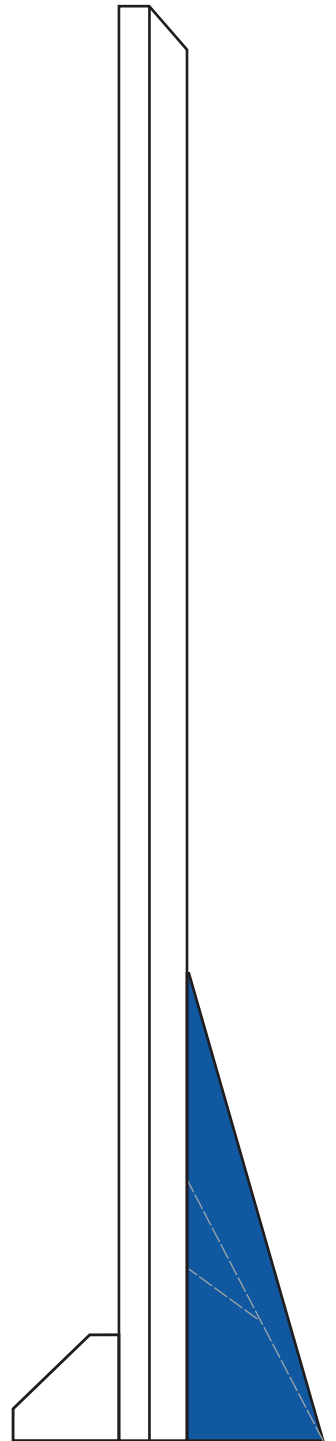

Standard Etch: Reverse

7366 GALA DELUXE ARCH - 7.5"  
C7309BLUE BIRD

Blue line represents the max image area.

SIDE VIEW