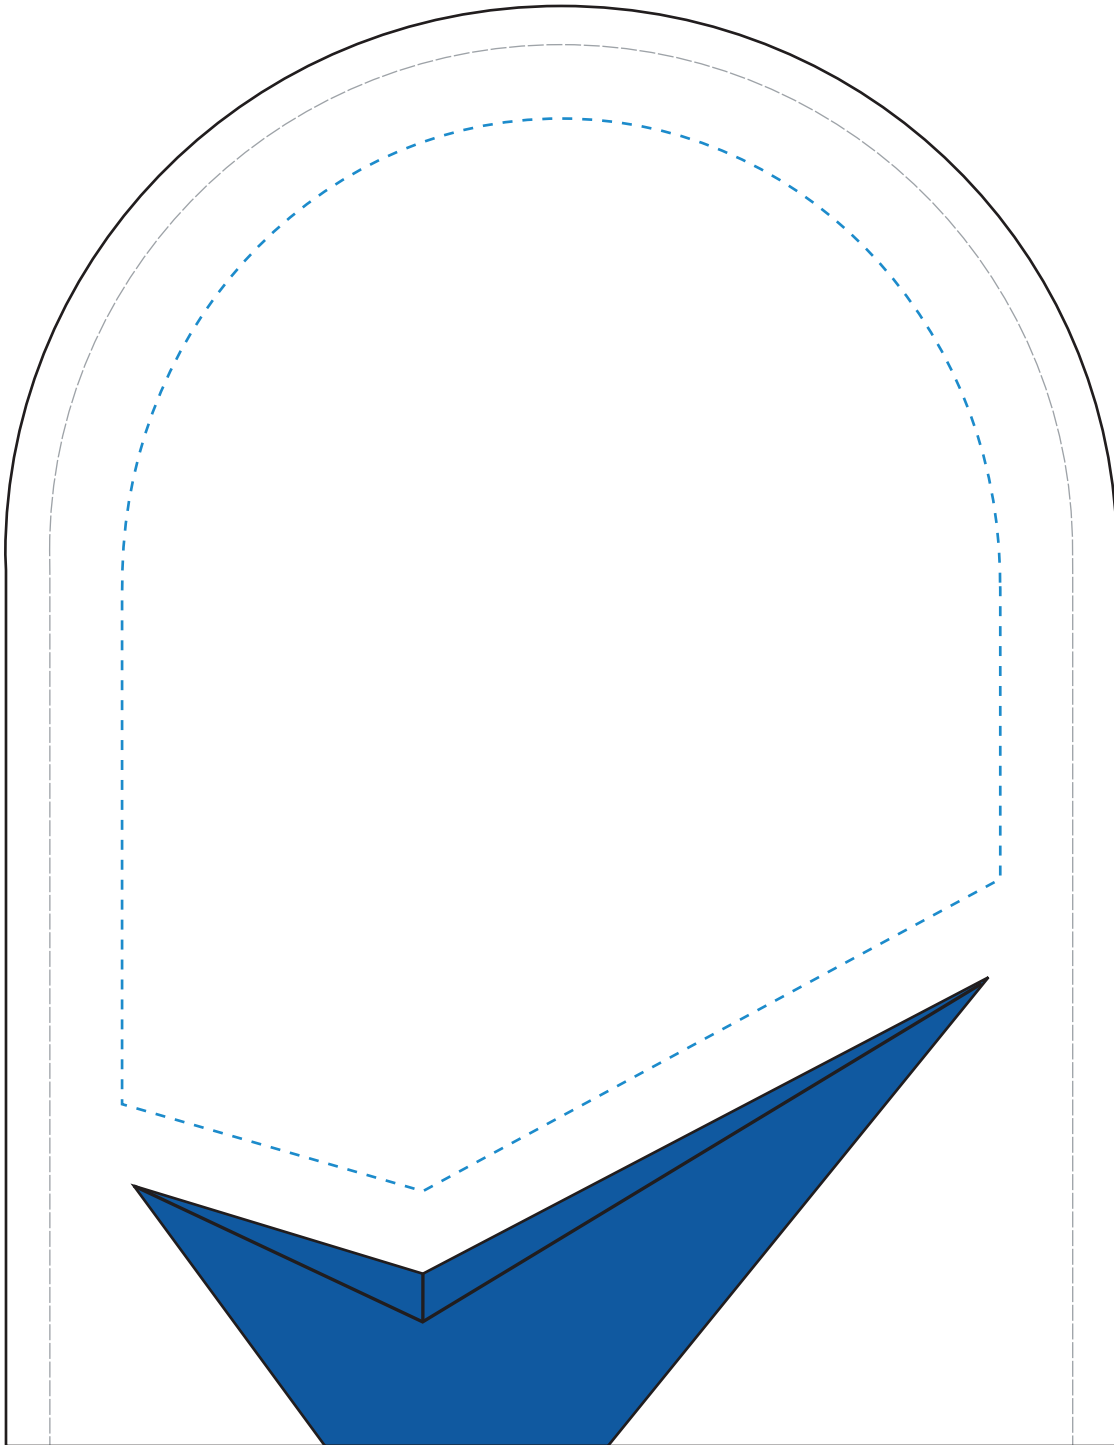

Standard Etch: Reverse

7366 GALA DELUXE ARCH - 7.5"  
C7309BLUE BIRD

Blue line represents the max image area.

SIDE VIEW