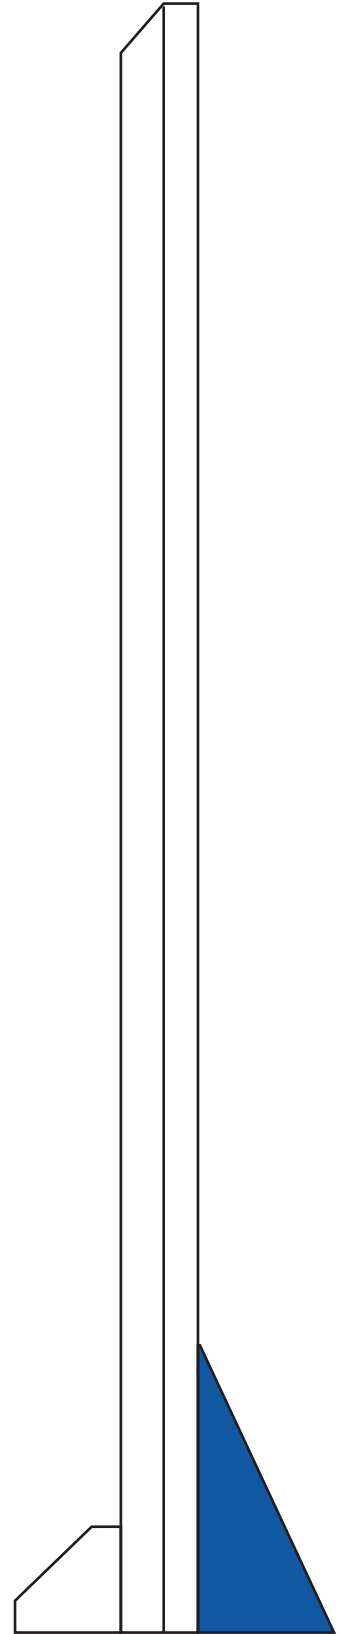

Standard Etch: Reverse

7286 GALA CIRCLE - 8.5"
C7303BLUE TRIANGLE

Blue line represents the max image area.