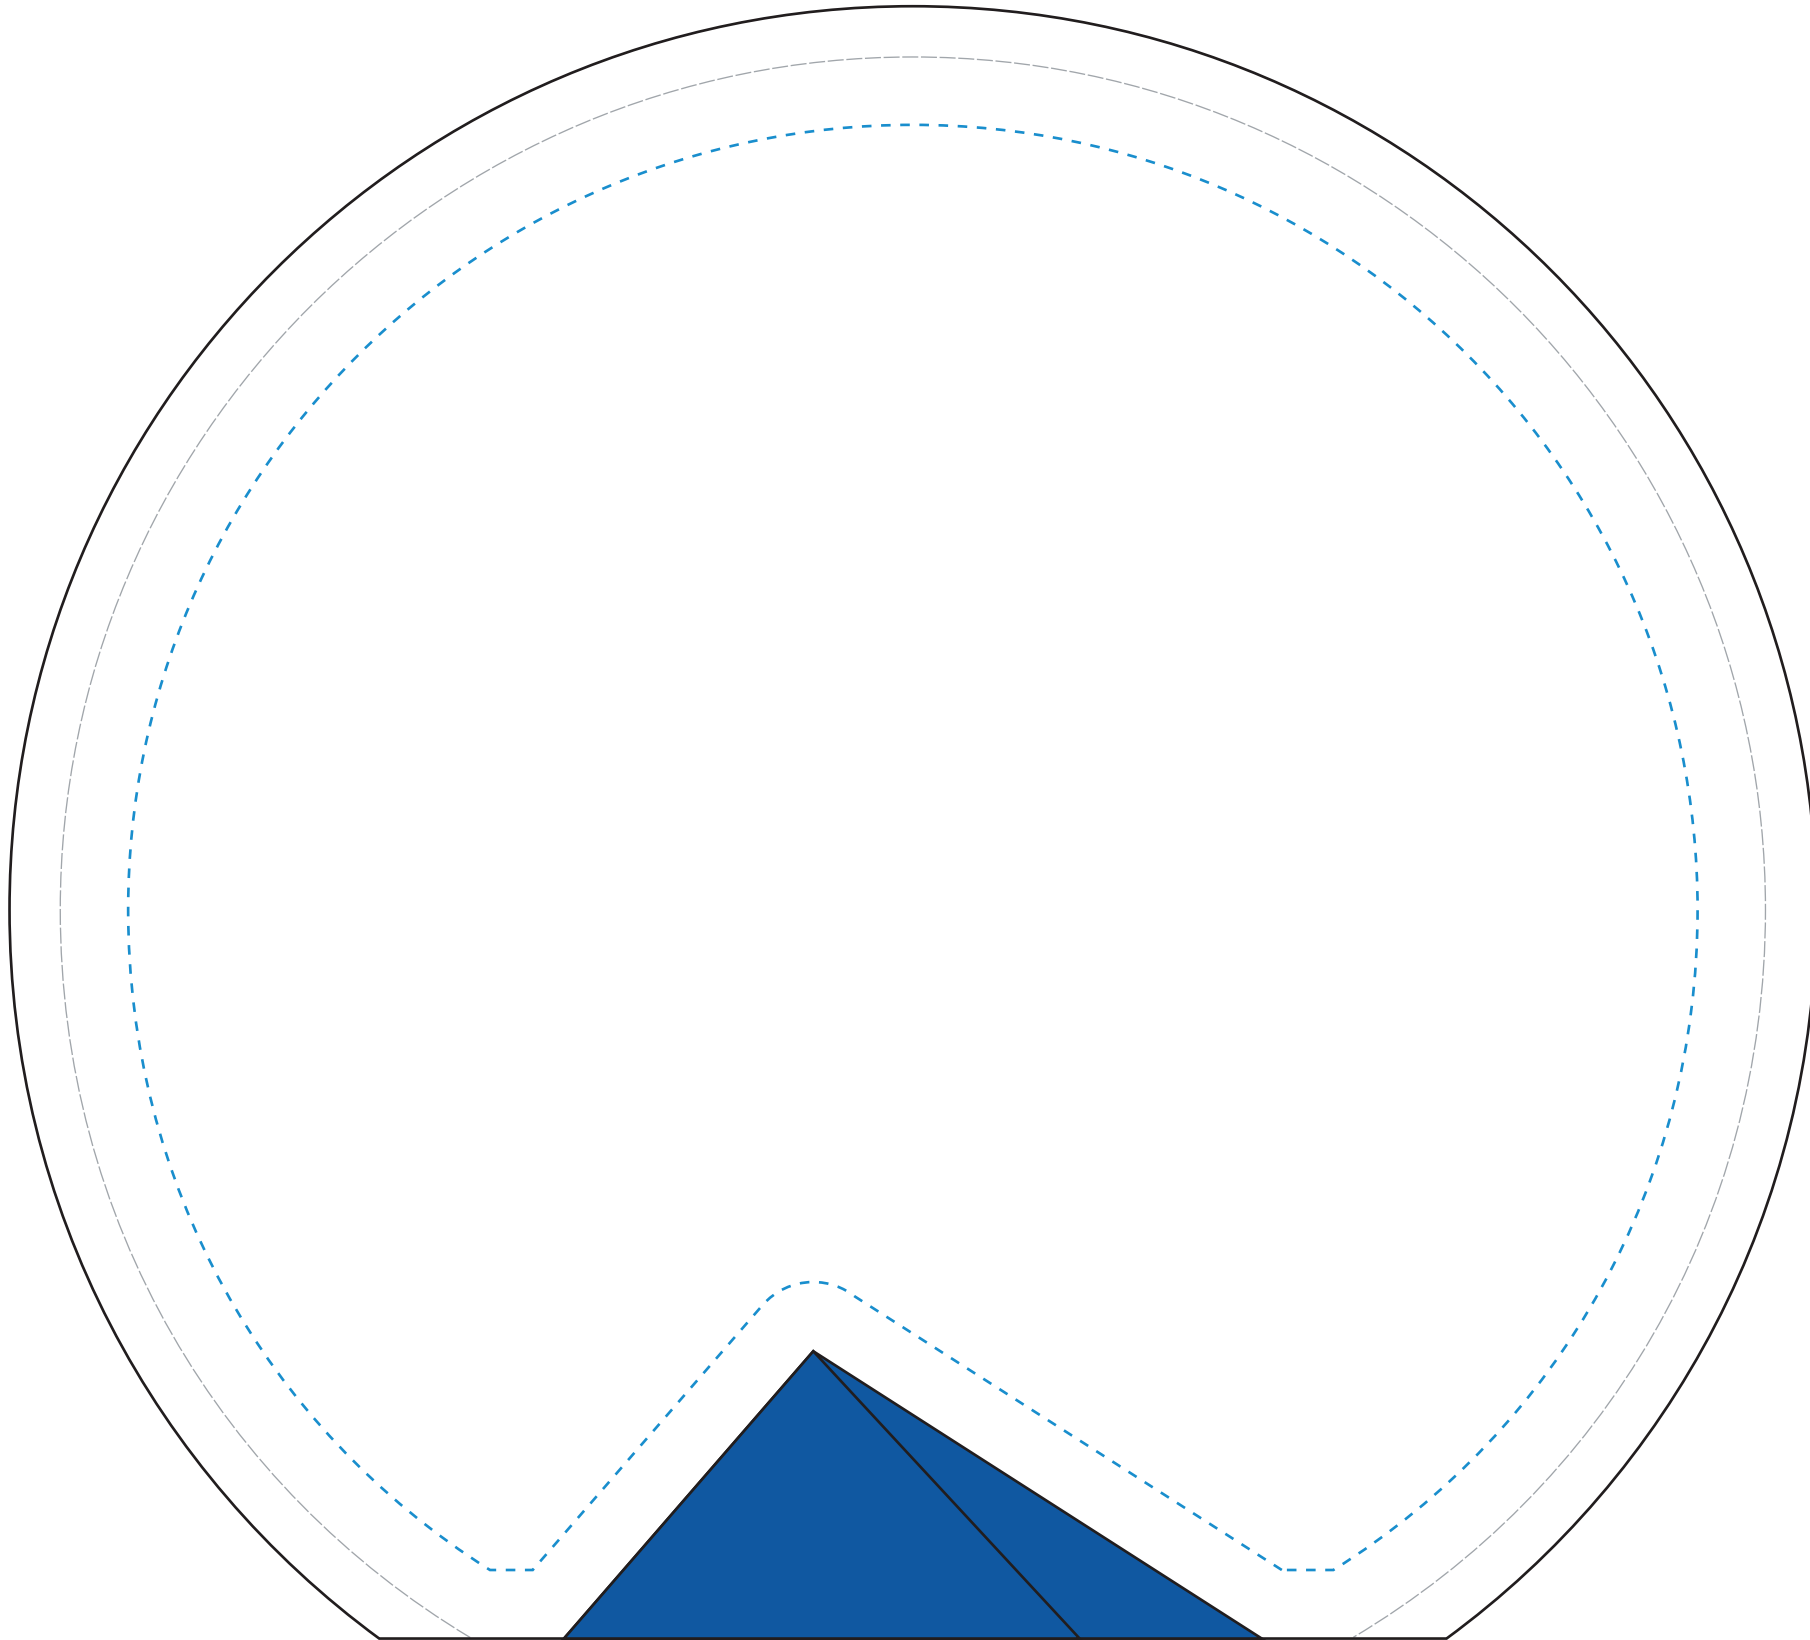

Standard Etch: Reverse

7286 GALA CIRCLE - 8.5"
C7303BLUE TRIANGLE

Blue line represents the max image area.