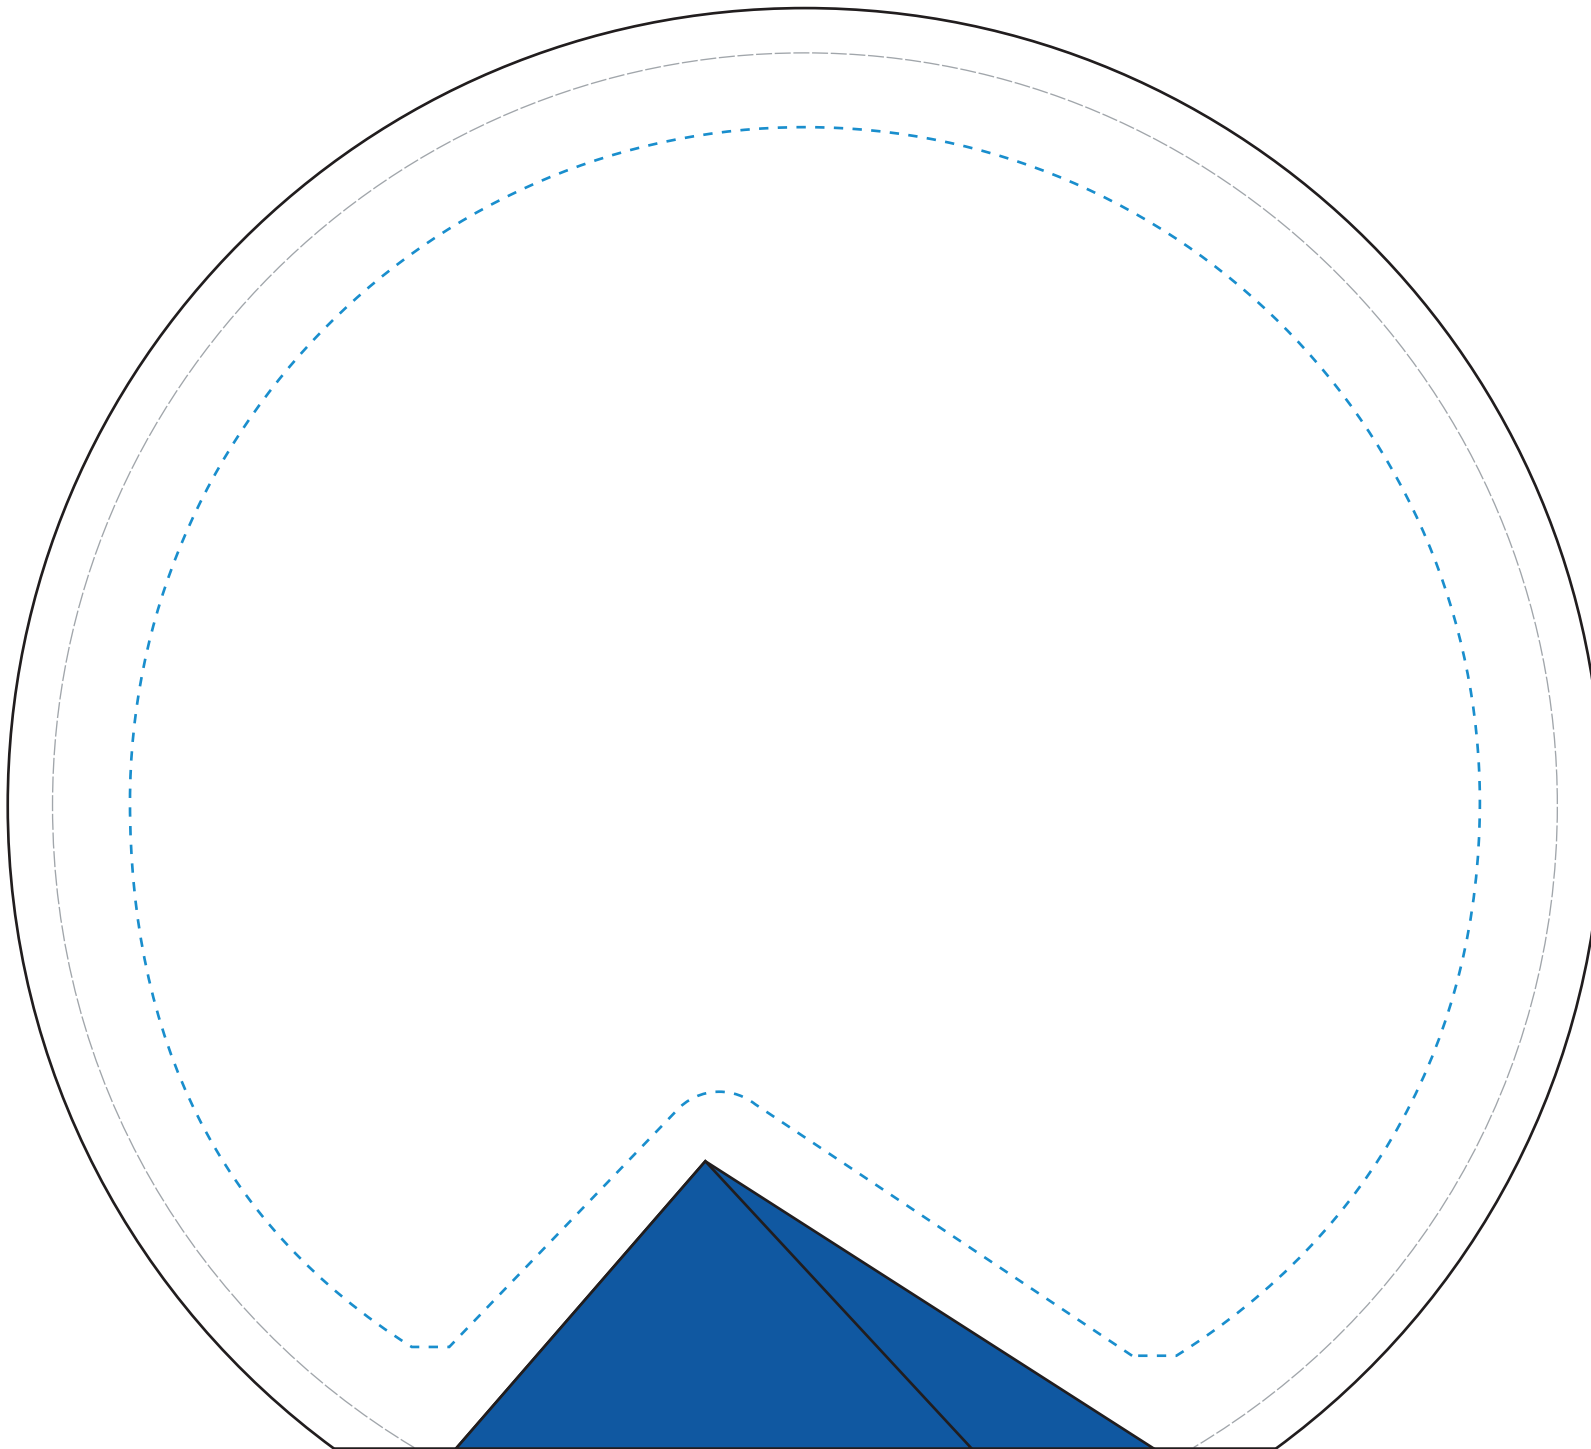

Standard Etch: Reverse

7285 GALA CIRCLE - 7.5"
C7303BLUE TRIANGLE

Blue line represents the max image area.

SIDE VIEW