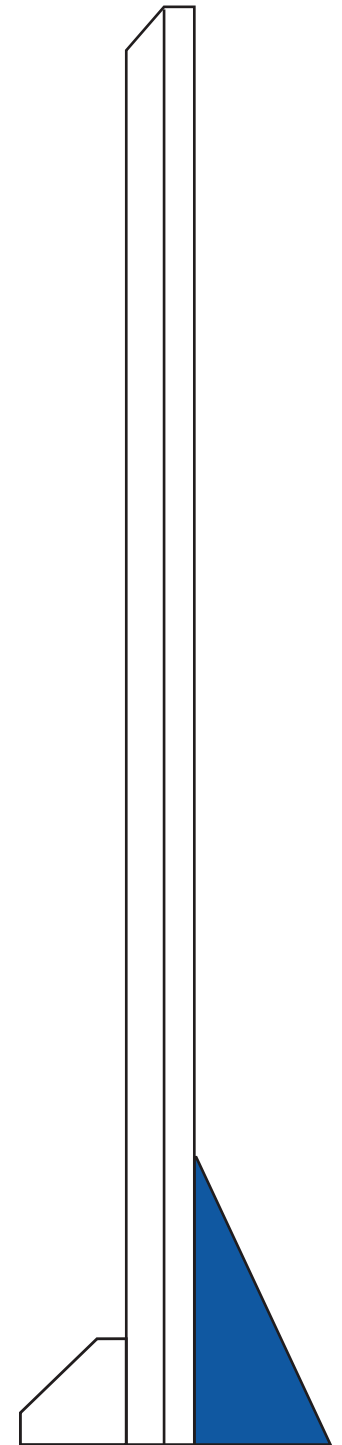

Standard Etch: Reverse

7285 GALA CIRCLE - 7.5"
C7303BLUE TRIANGLE

Blue line represents the max image area.

SIDE VIEW