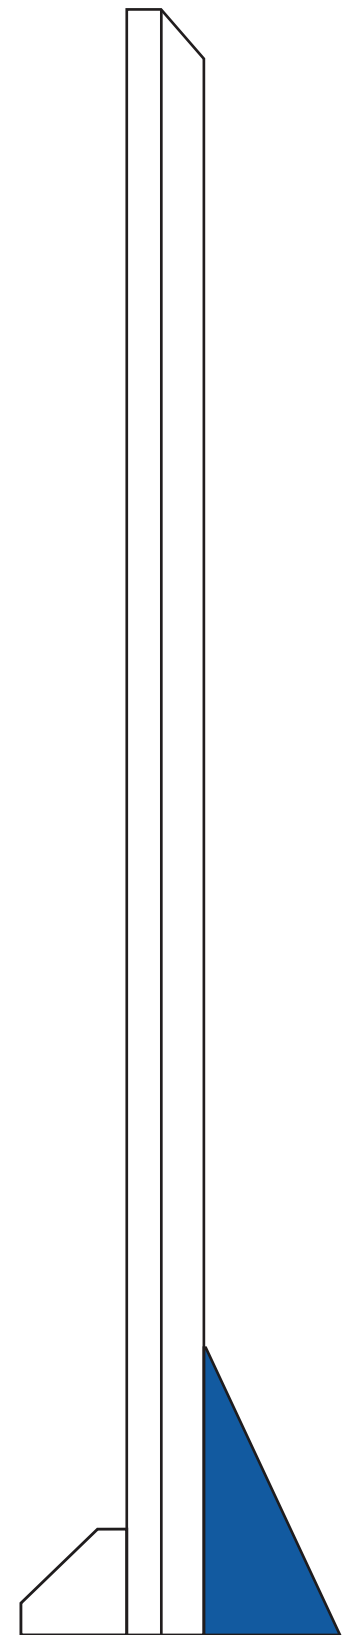

Standard Etch: Reverse

7294 GALA ARCH - 8.5"
C7303BLUE TRIANGLE

Blue line represents the max image area.

SIDE VIEW