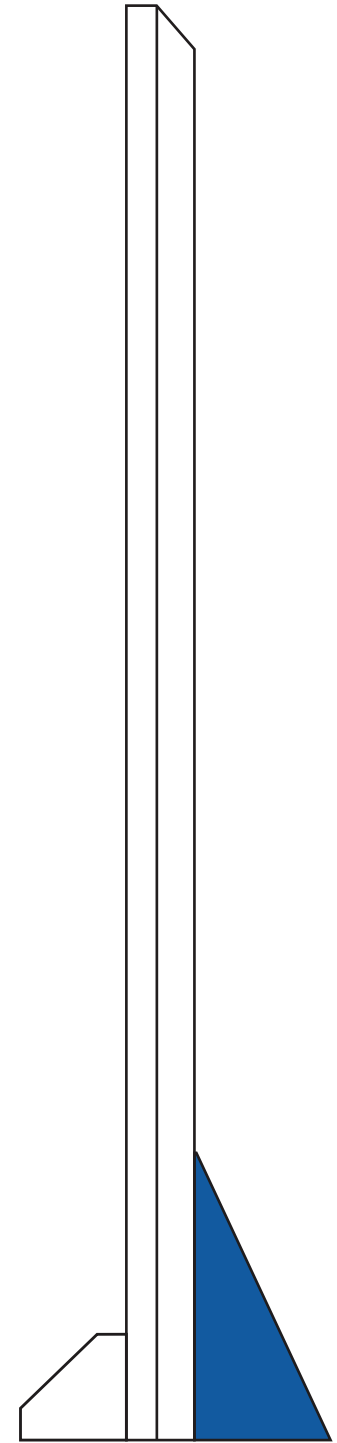

Standard Etch: Reverse

7293 GALA ARCH - 7.5"
C7303BLUE TRIANGLE

Blue line represents the max image area.

SIDE VIEW