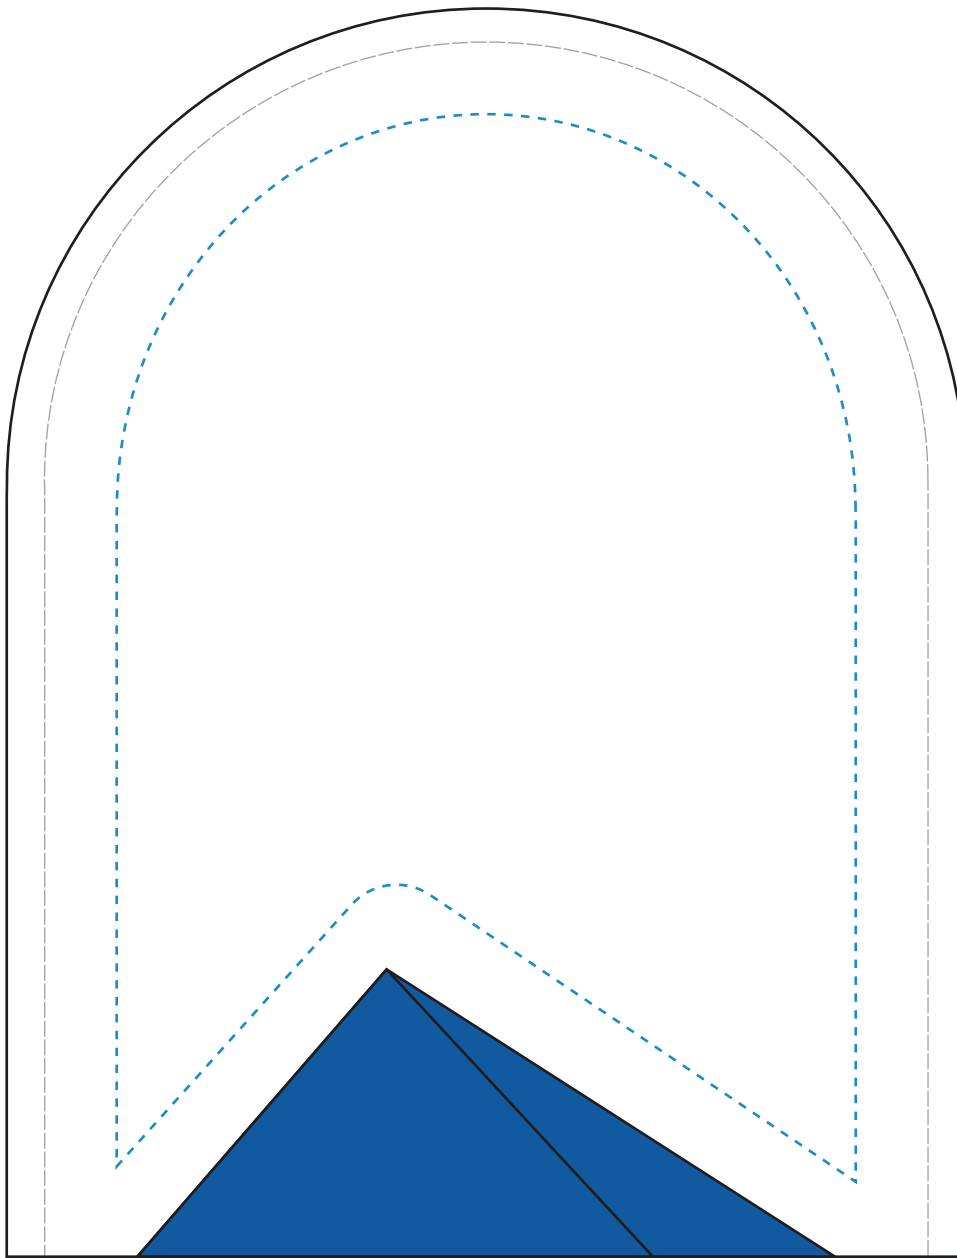

Standard Etch: Reverse

7292 GALA ARCH - 6.5"  
C7303BLUE TRIANGLE

Blue line represents the max image area.

SIDE VIEW