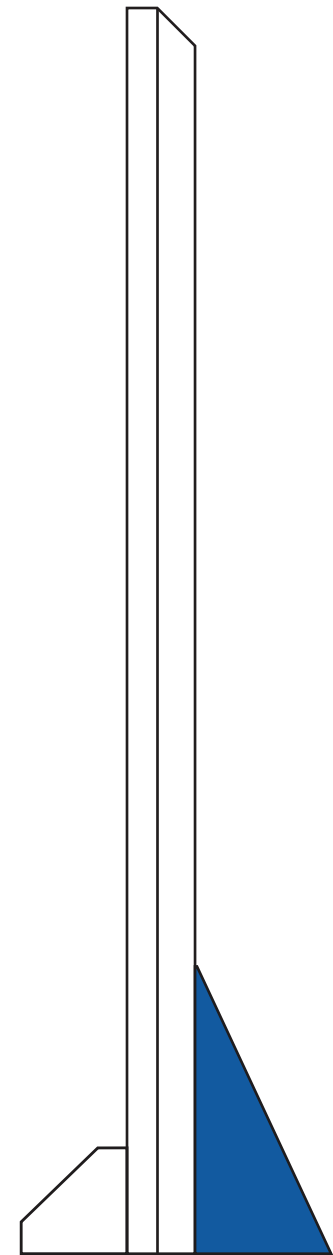

Standard Etch: Reverse

7292 GALA ARCH - 6.5"  
C7303BLUE TRIANGLE

Blue line represents the max image area.

SIDE VIEW