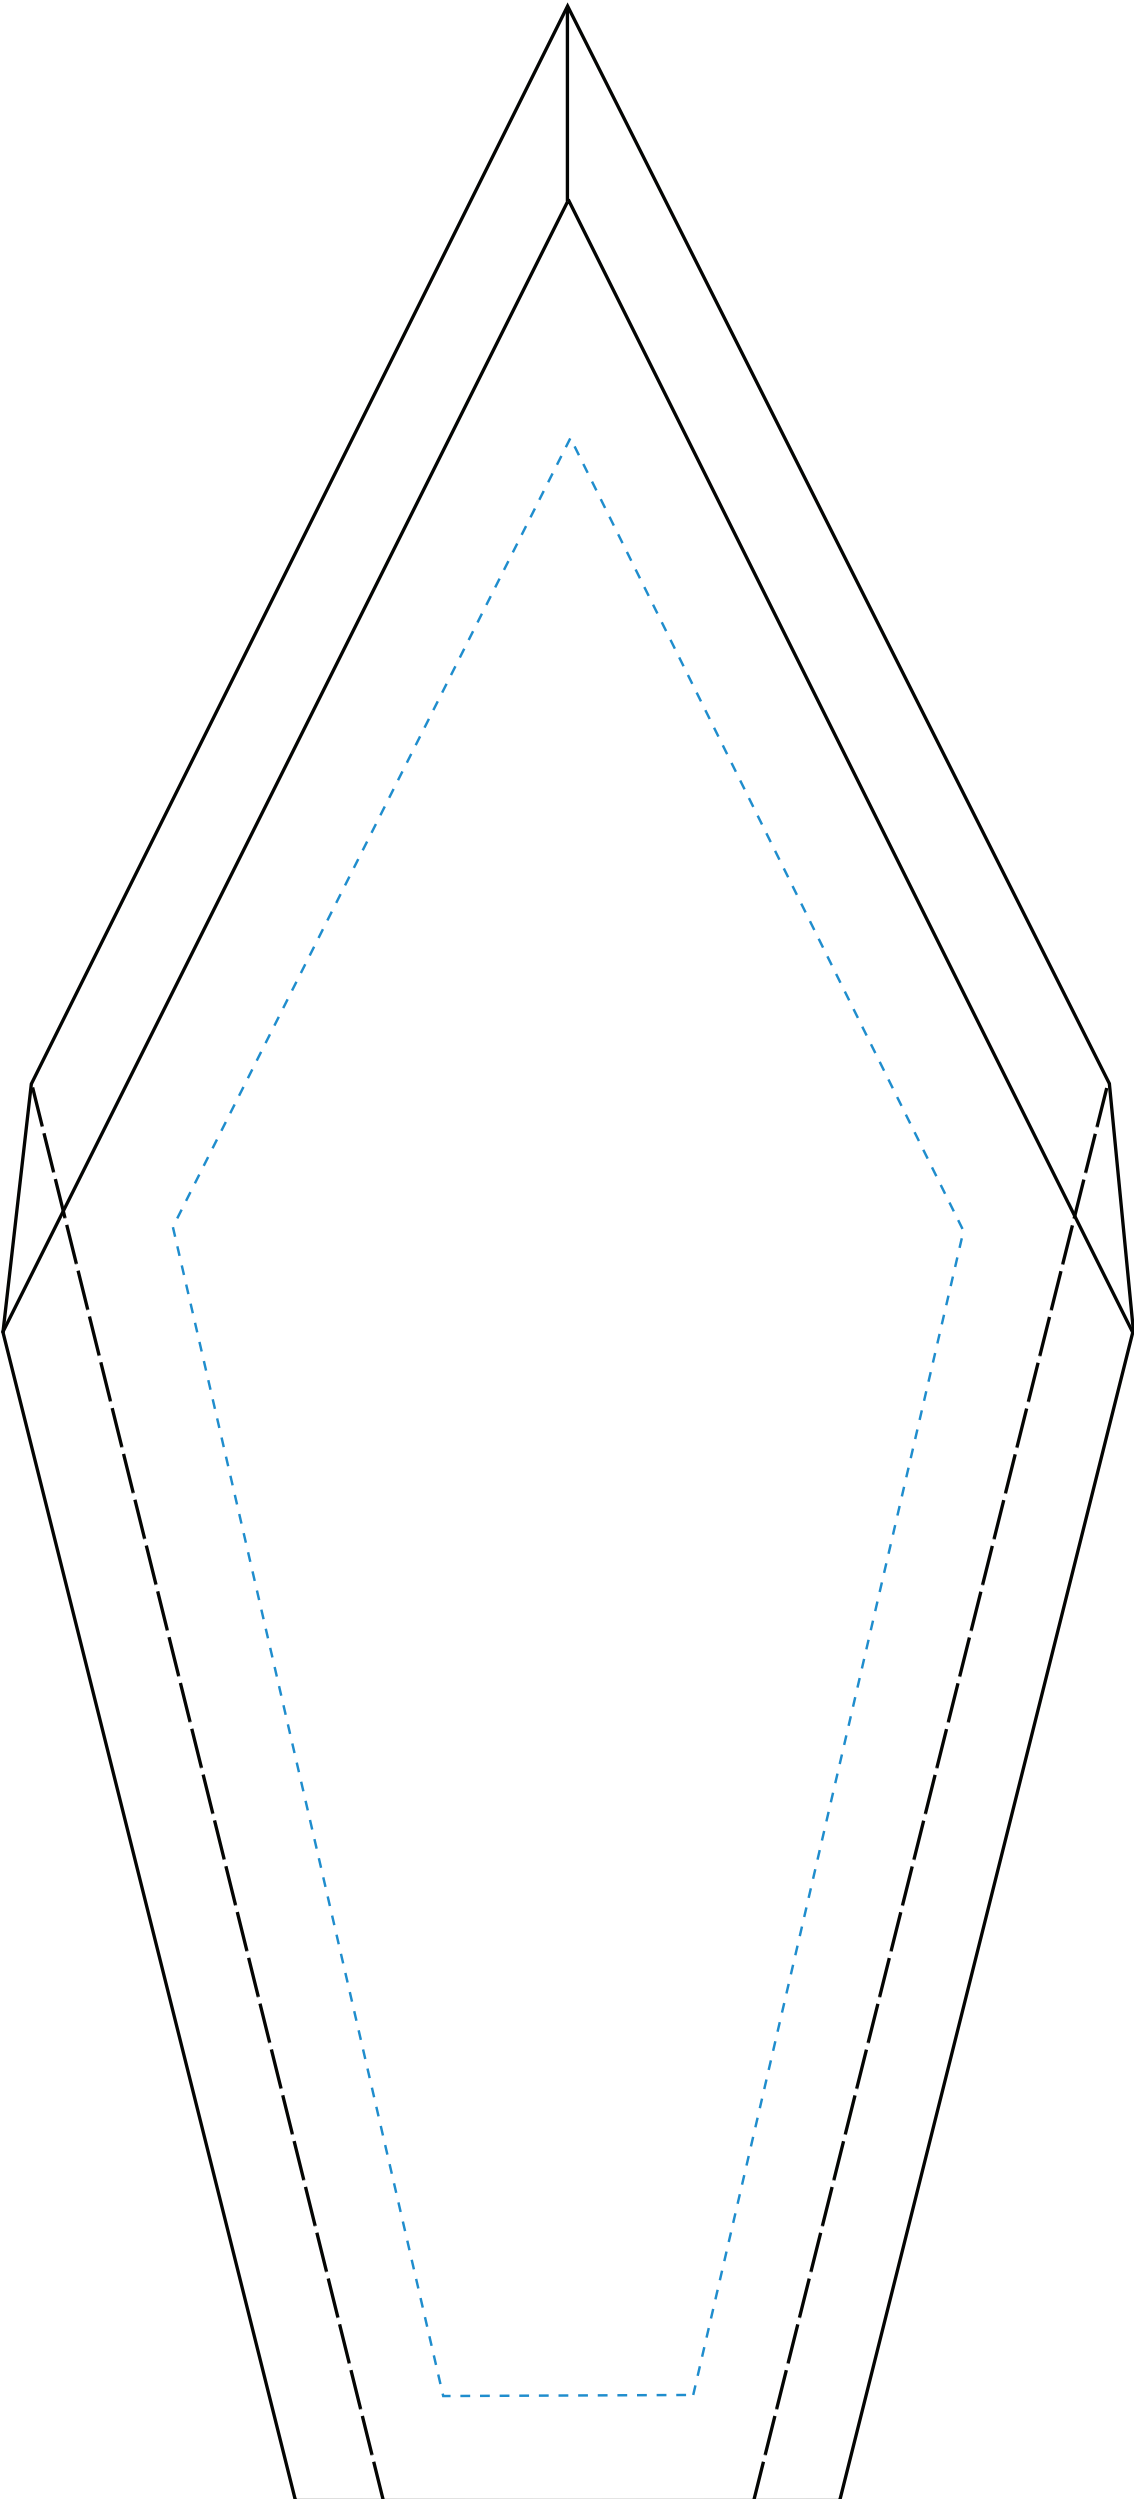

Standard Etch: Reverse

Standard Etch: Front

5897 FREMONT PEAK 14-1/4"

Blue line represents the max image area.