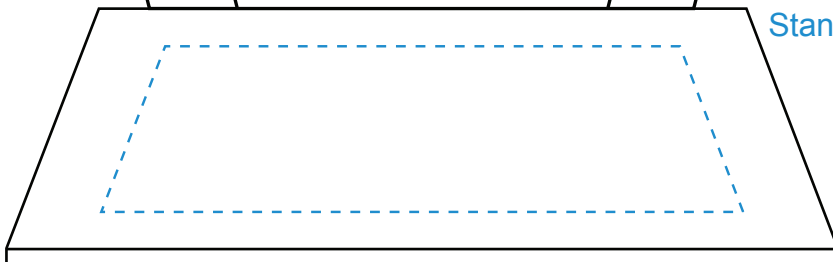

Standard Etch: Reverse

Standard Etch: Front

5897 FREMONT PEAK 14-1/4"

Blue line represents the max image area.