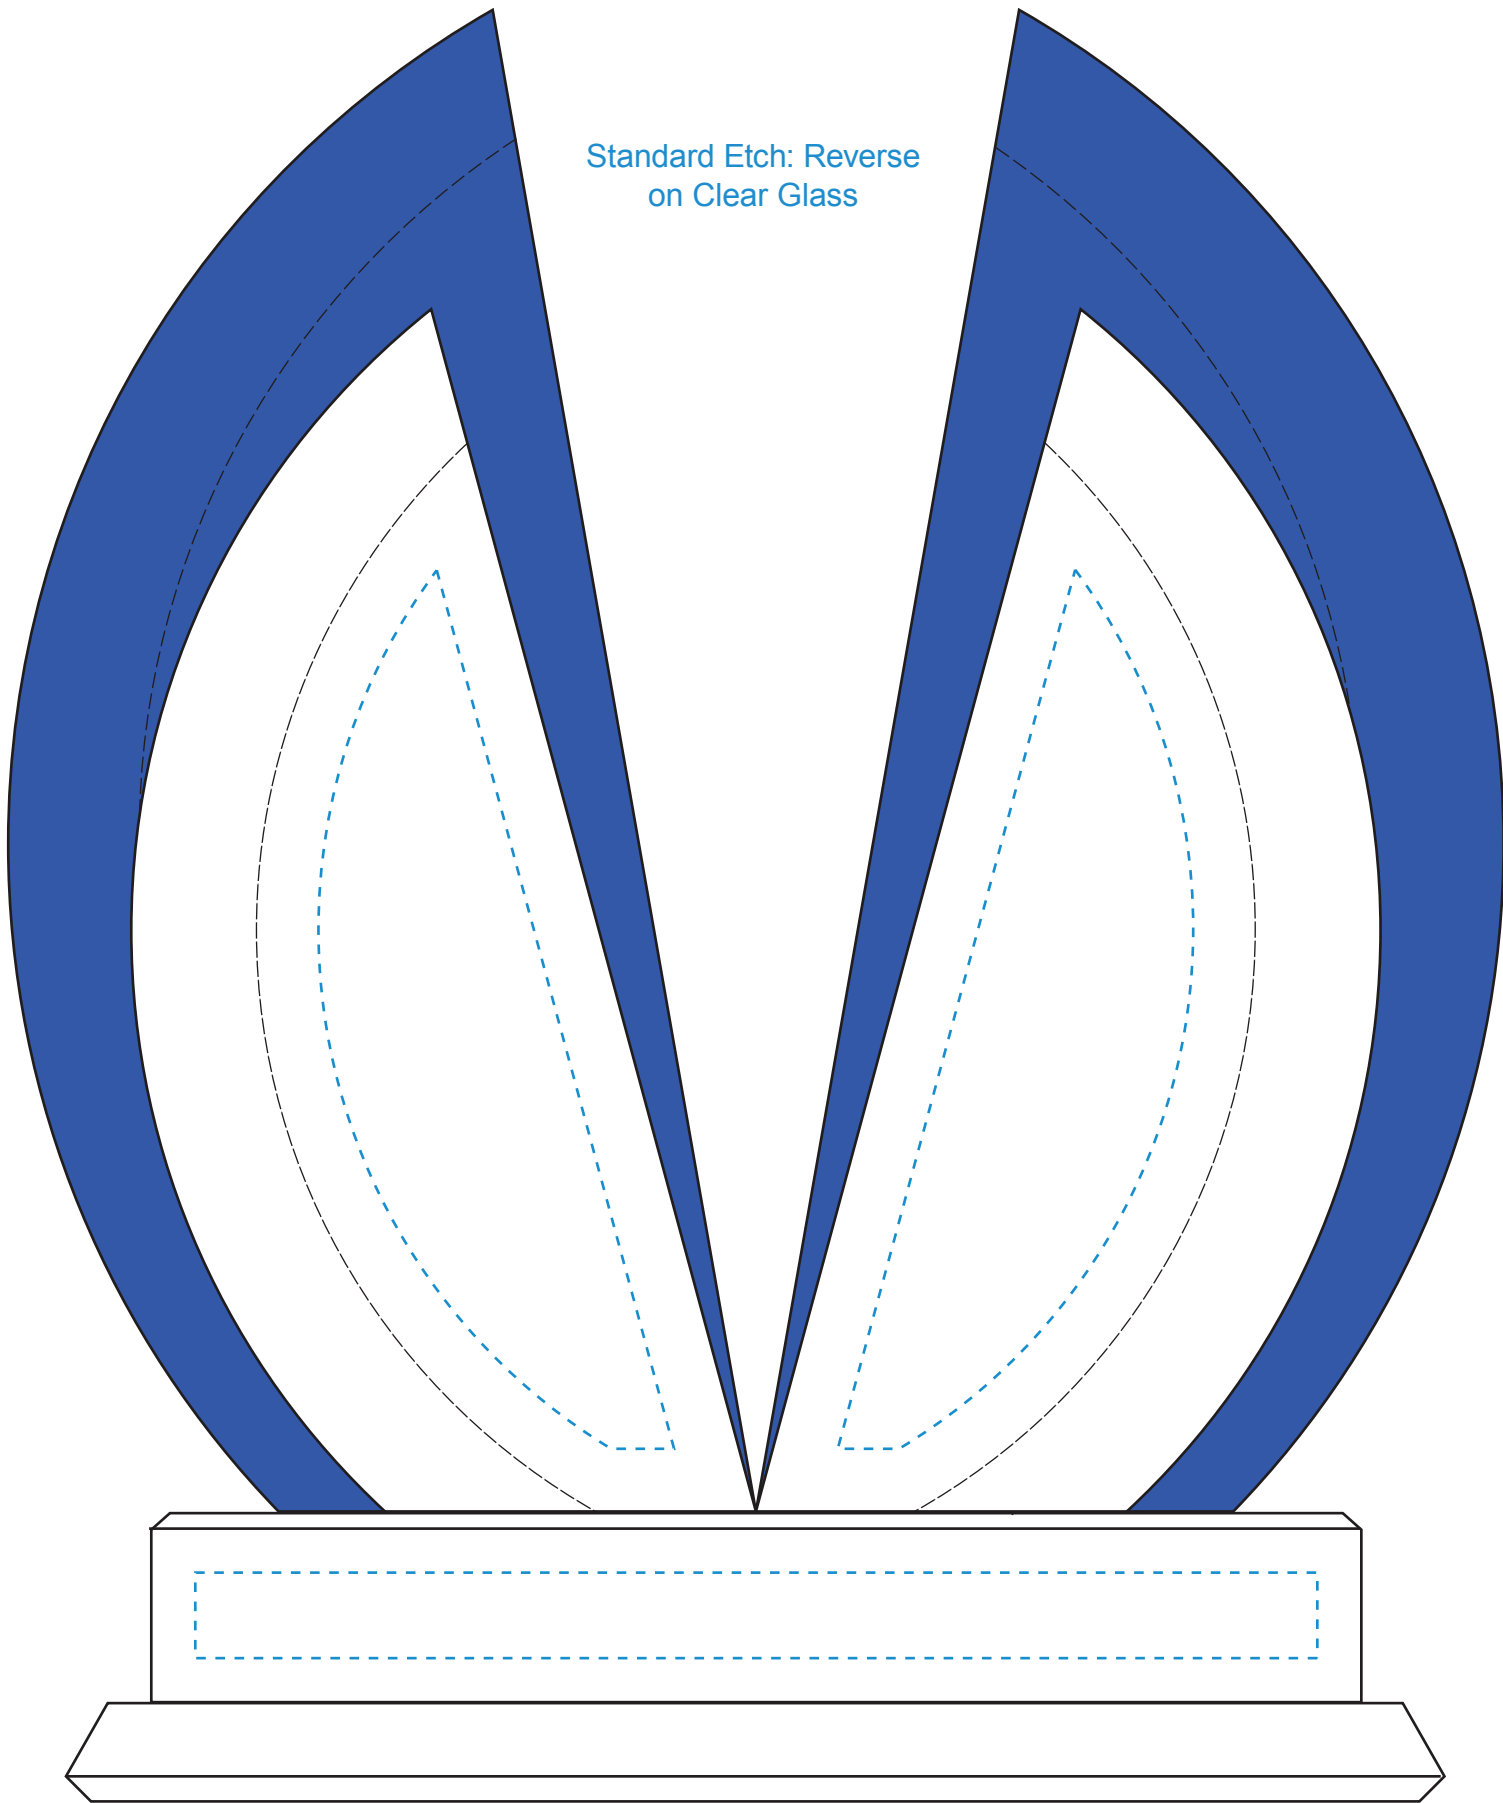

Standard Etch: Reverse  
on Clear Glass

6843 FLIGHT INDIGO AWARD - 9" Standard Etch: Front  
Blue line represents the max image area.