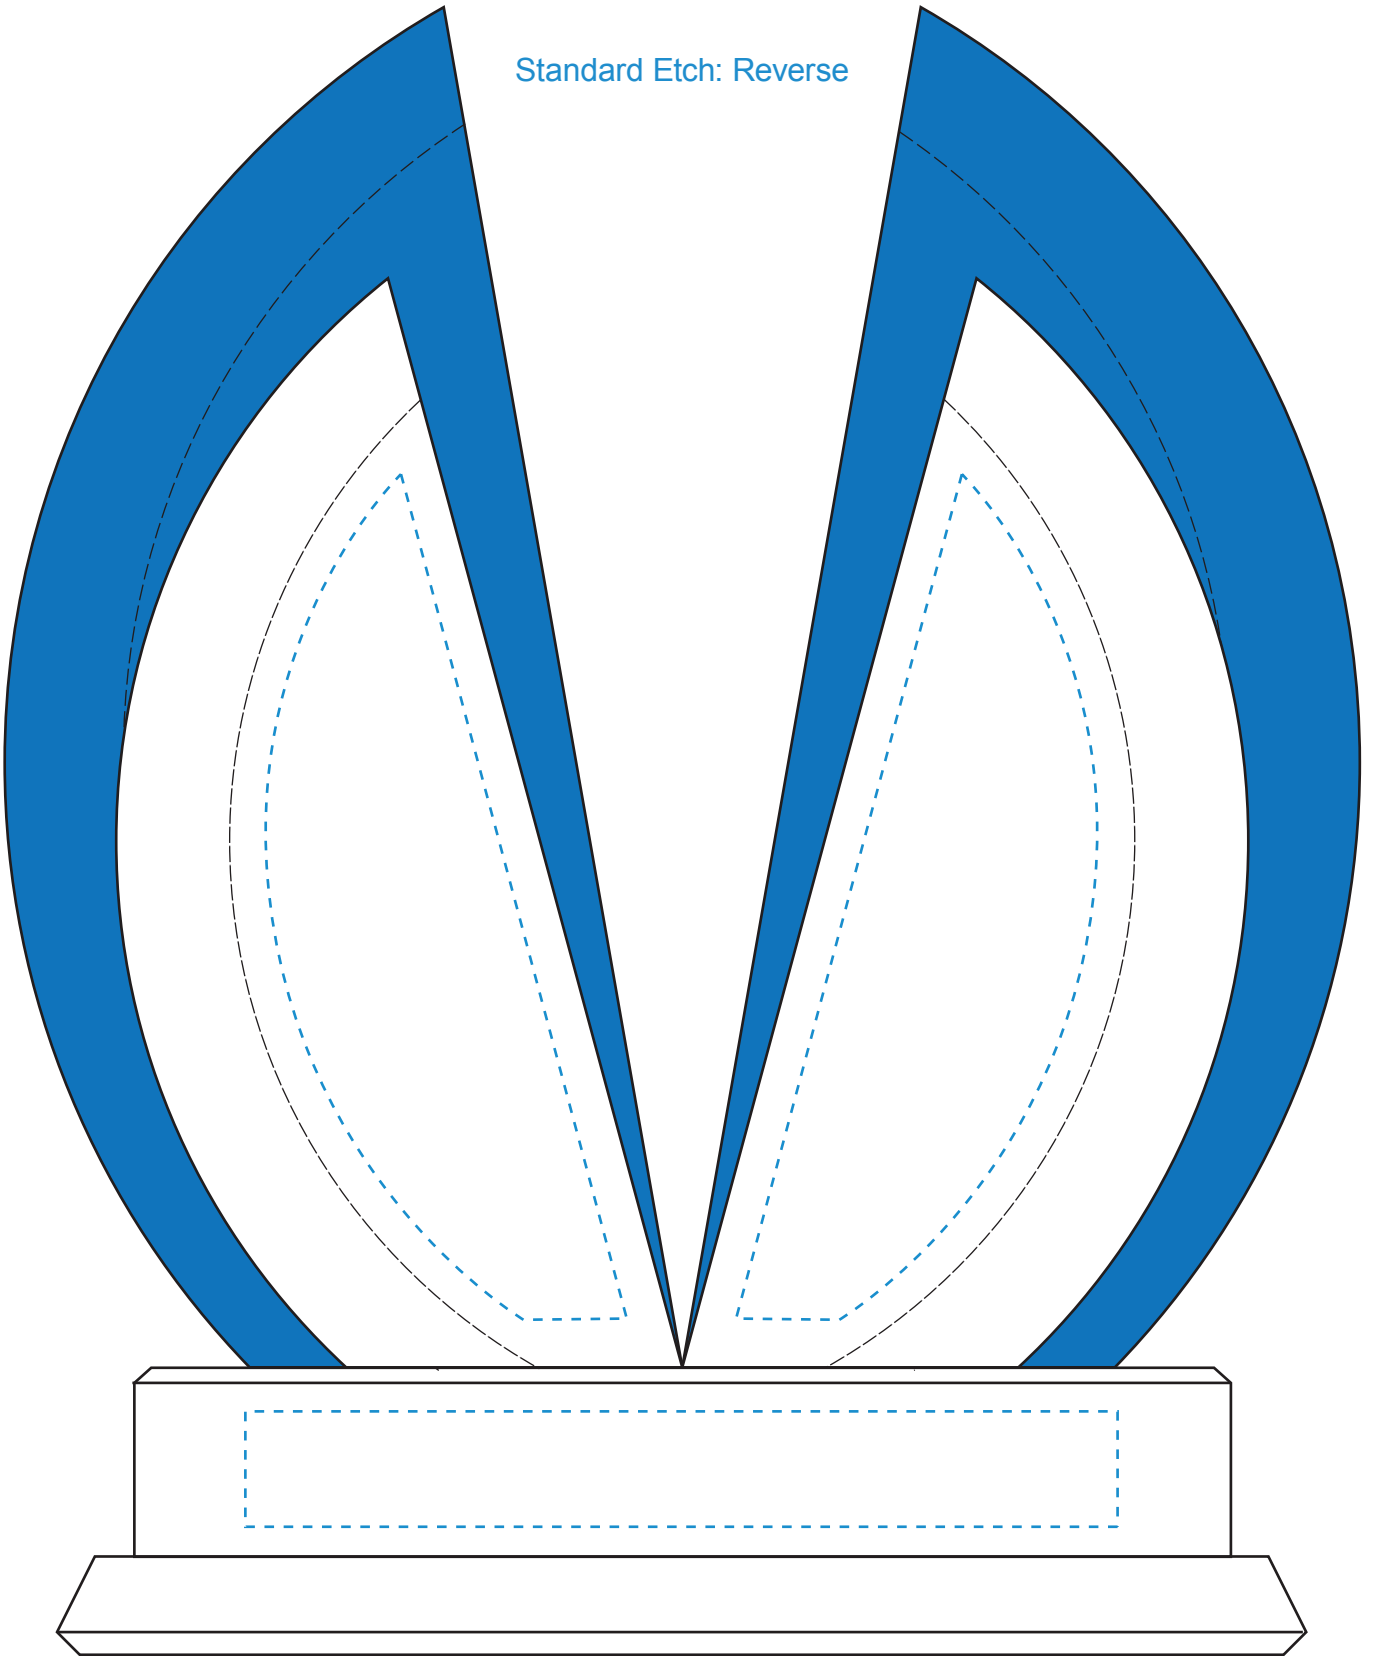

Standard Etch: Reverse

Standard Etch: Front

6842 FLIGHT INDIGO AWARD - 8"

Blue line represents the max image area.