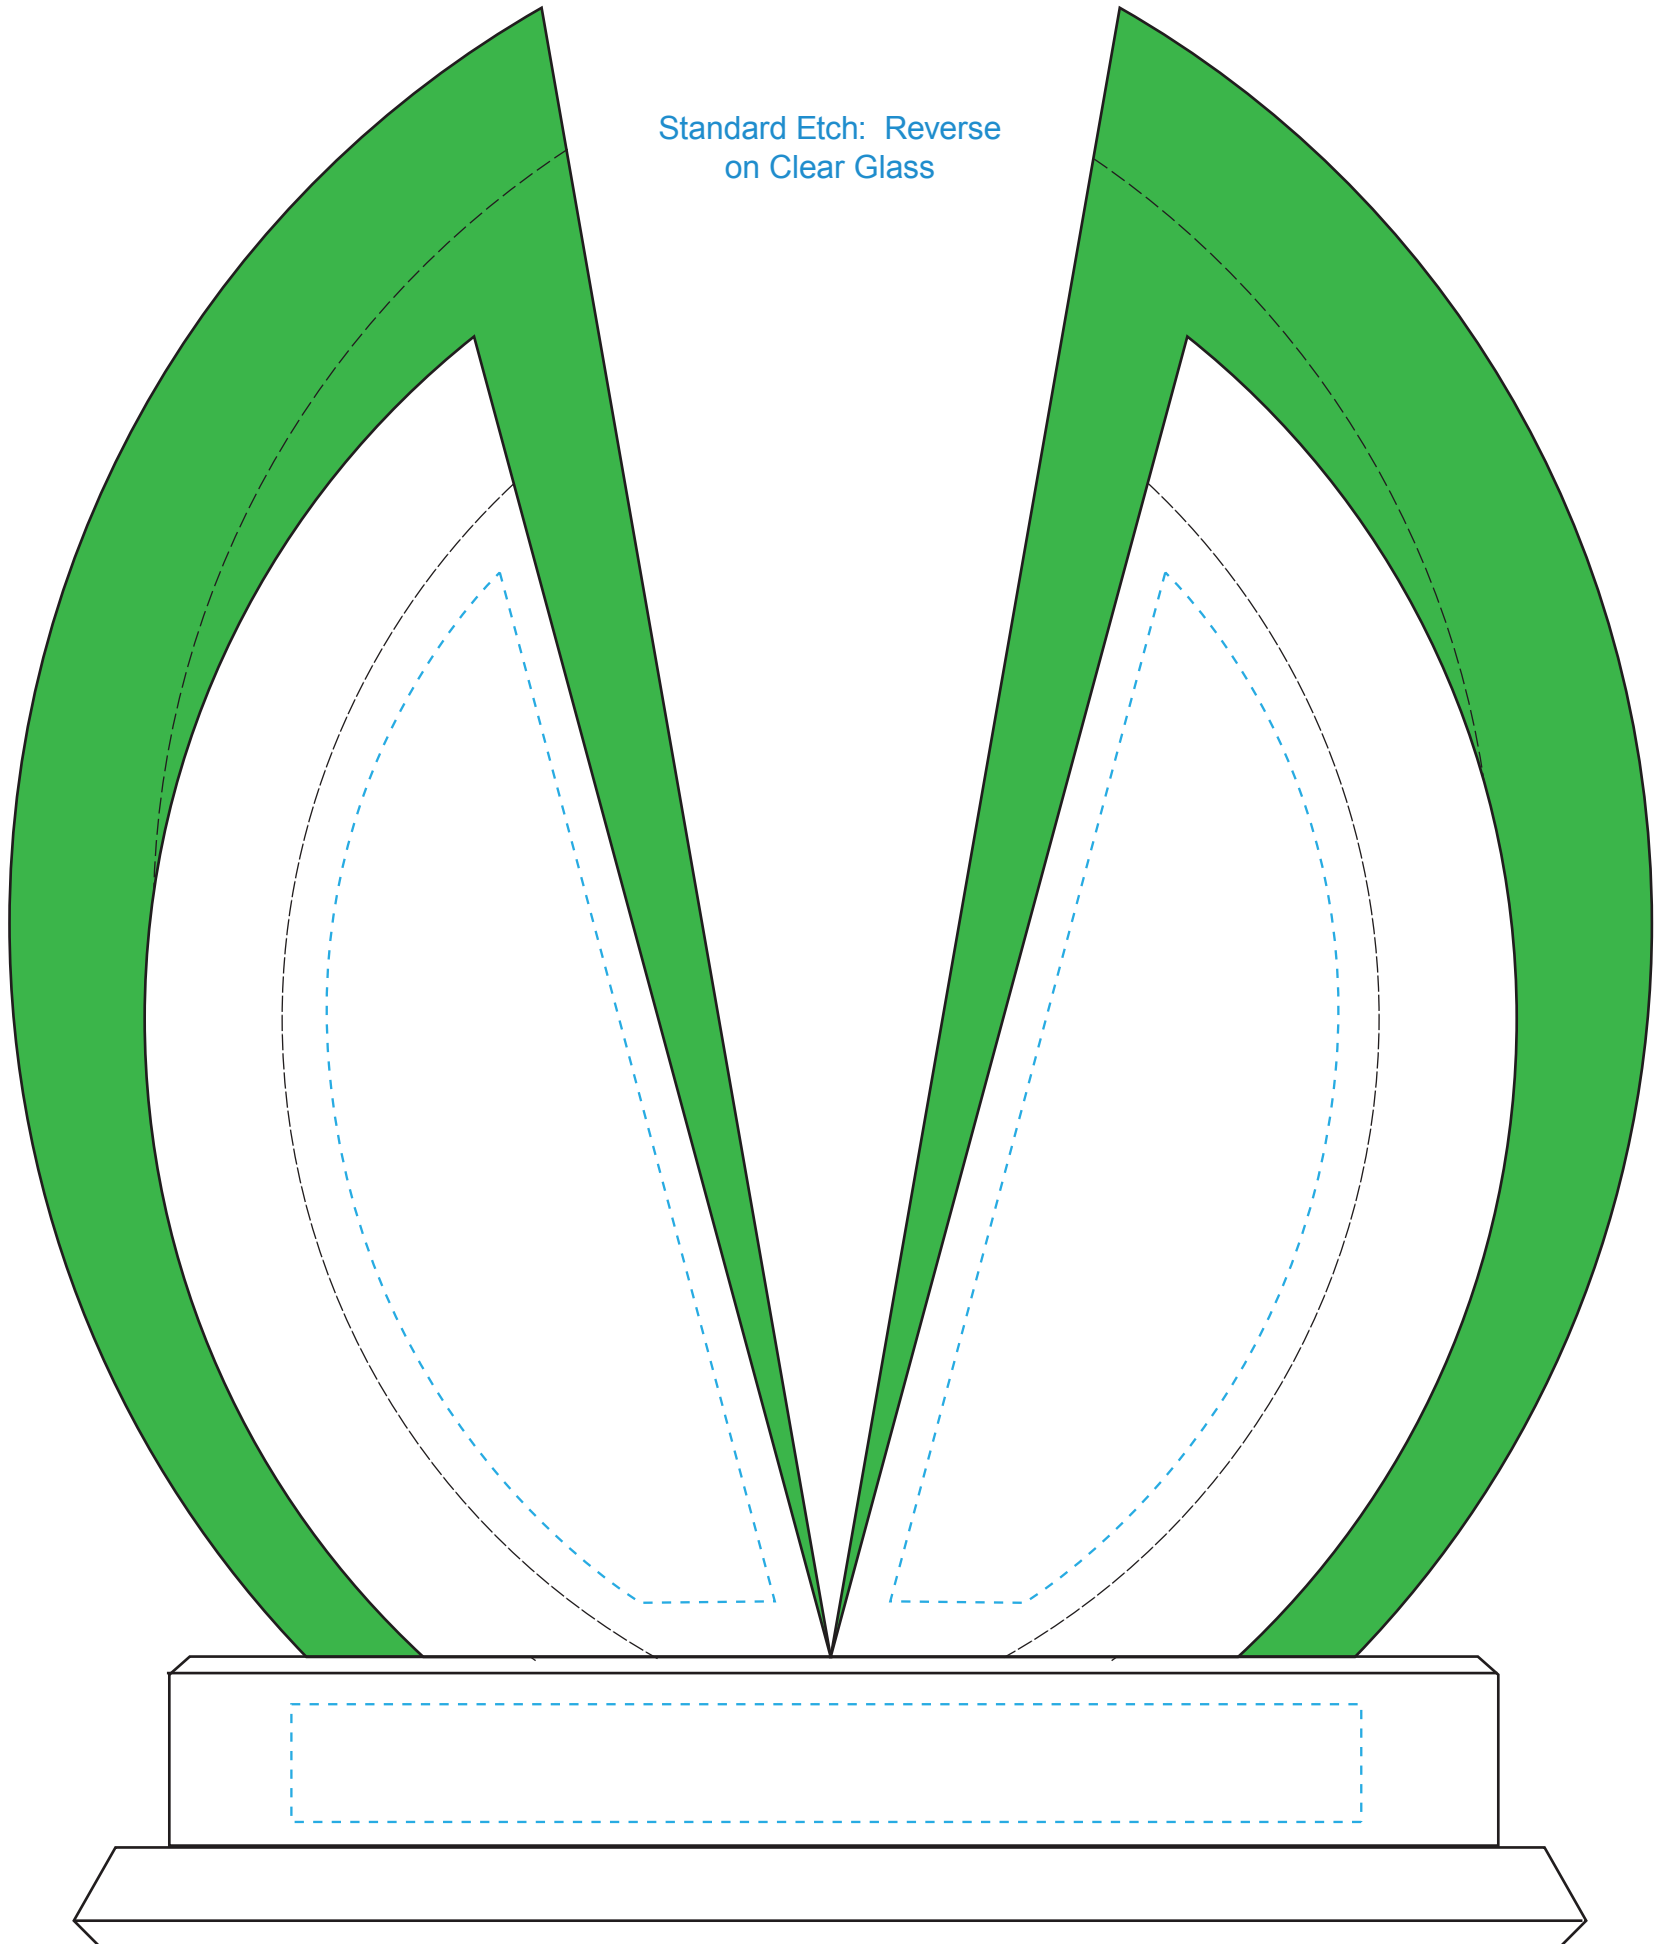

Standard Etch: Reverse
on Clear Glass

Standard Etch: Front

4075 FLIGHT AWARD 10"
Blue line represents the max image area.