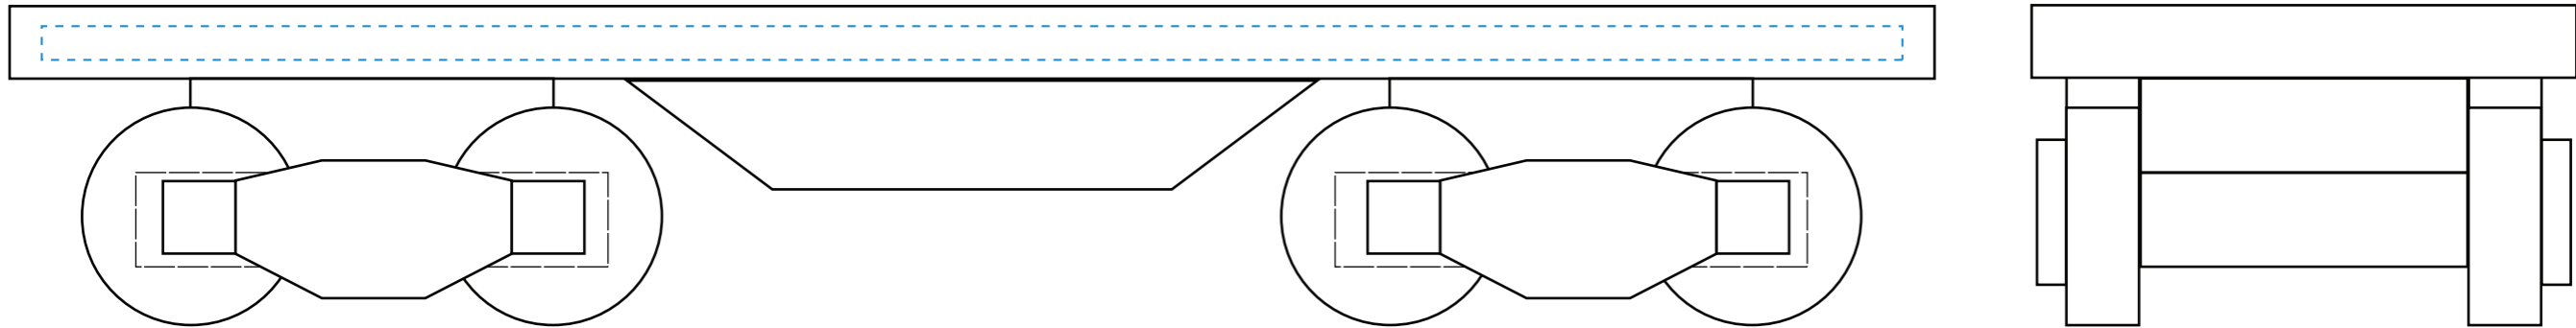

Standard Etch: Front

6485 FLATCAR TRAIN - 10.5" W

Blue line represents the max image area.