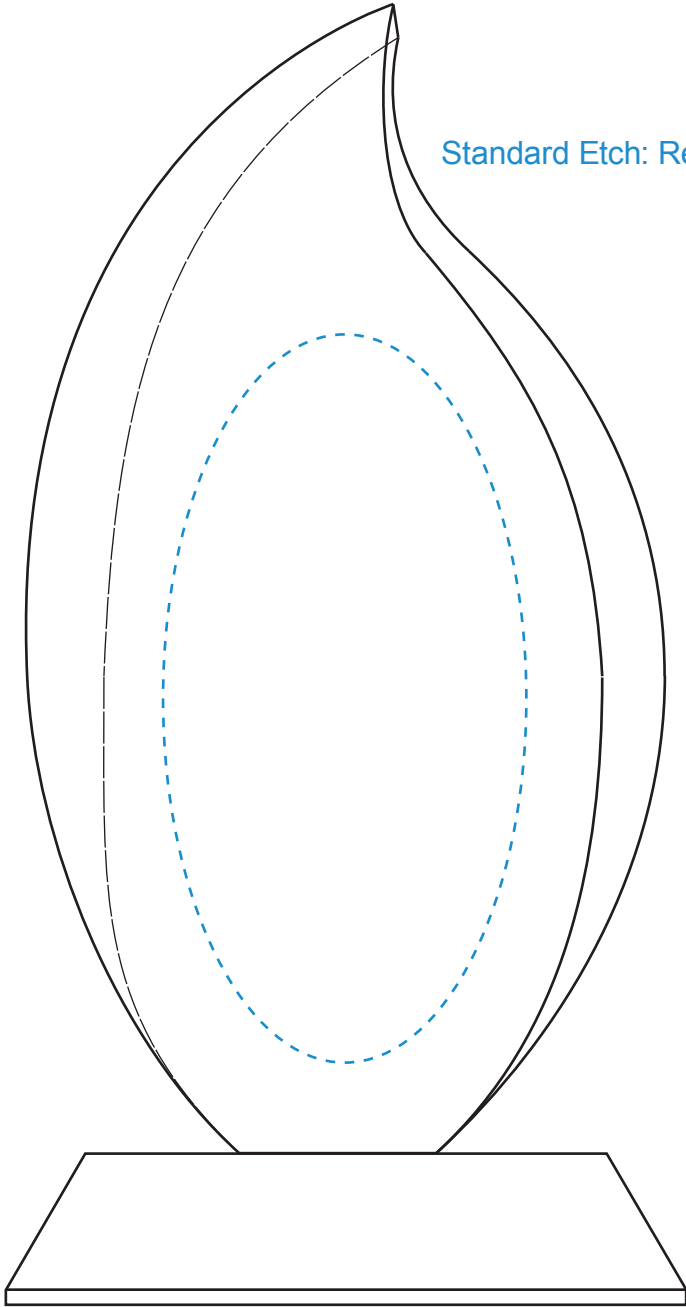

Standard Etch: Reverse

5500 FLAME AWARD - 7"

Blue line represents the max image area.