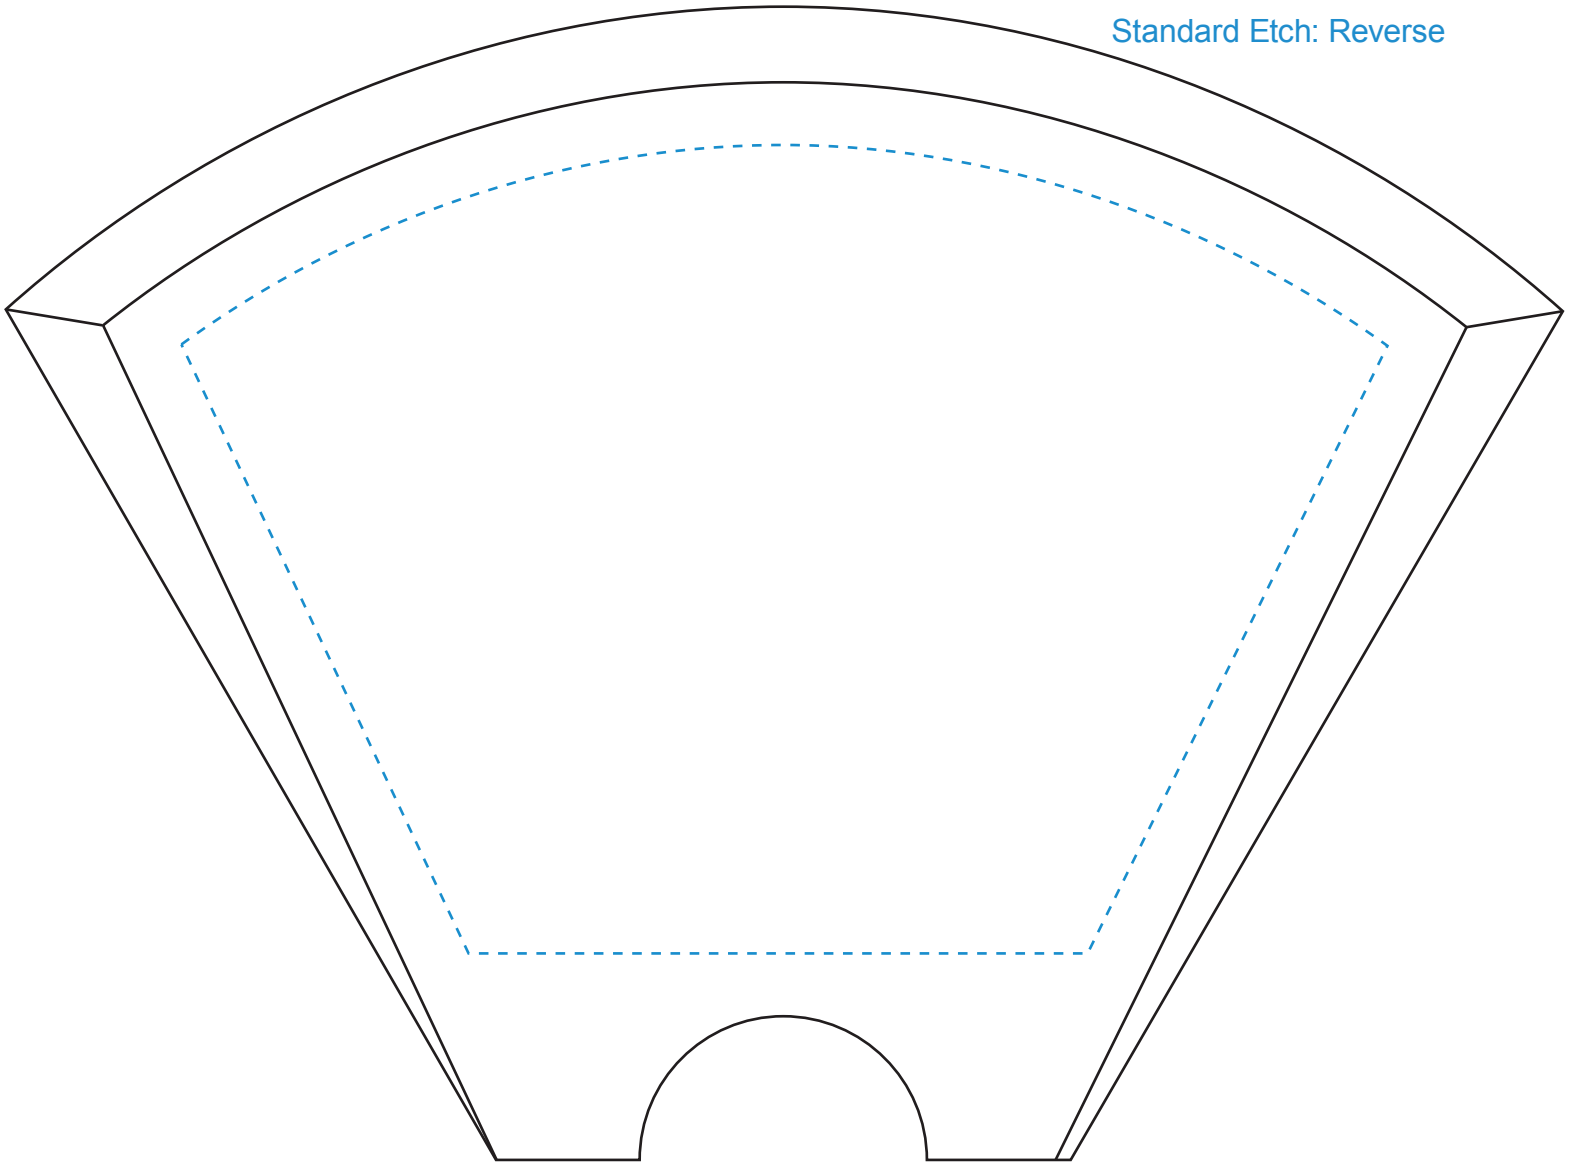

Standard Etch: Reverse

5767 FANTASY AWARD - 6"

Blue line represents the max image area.