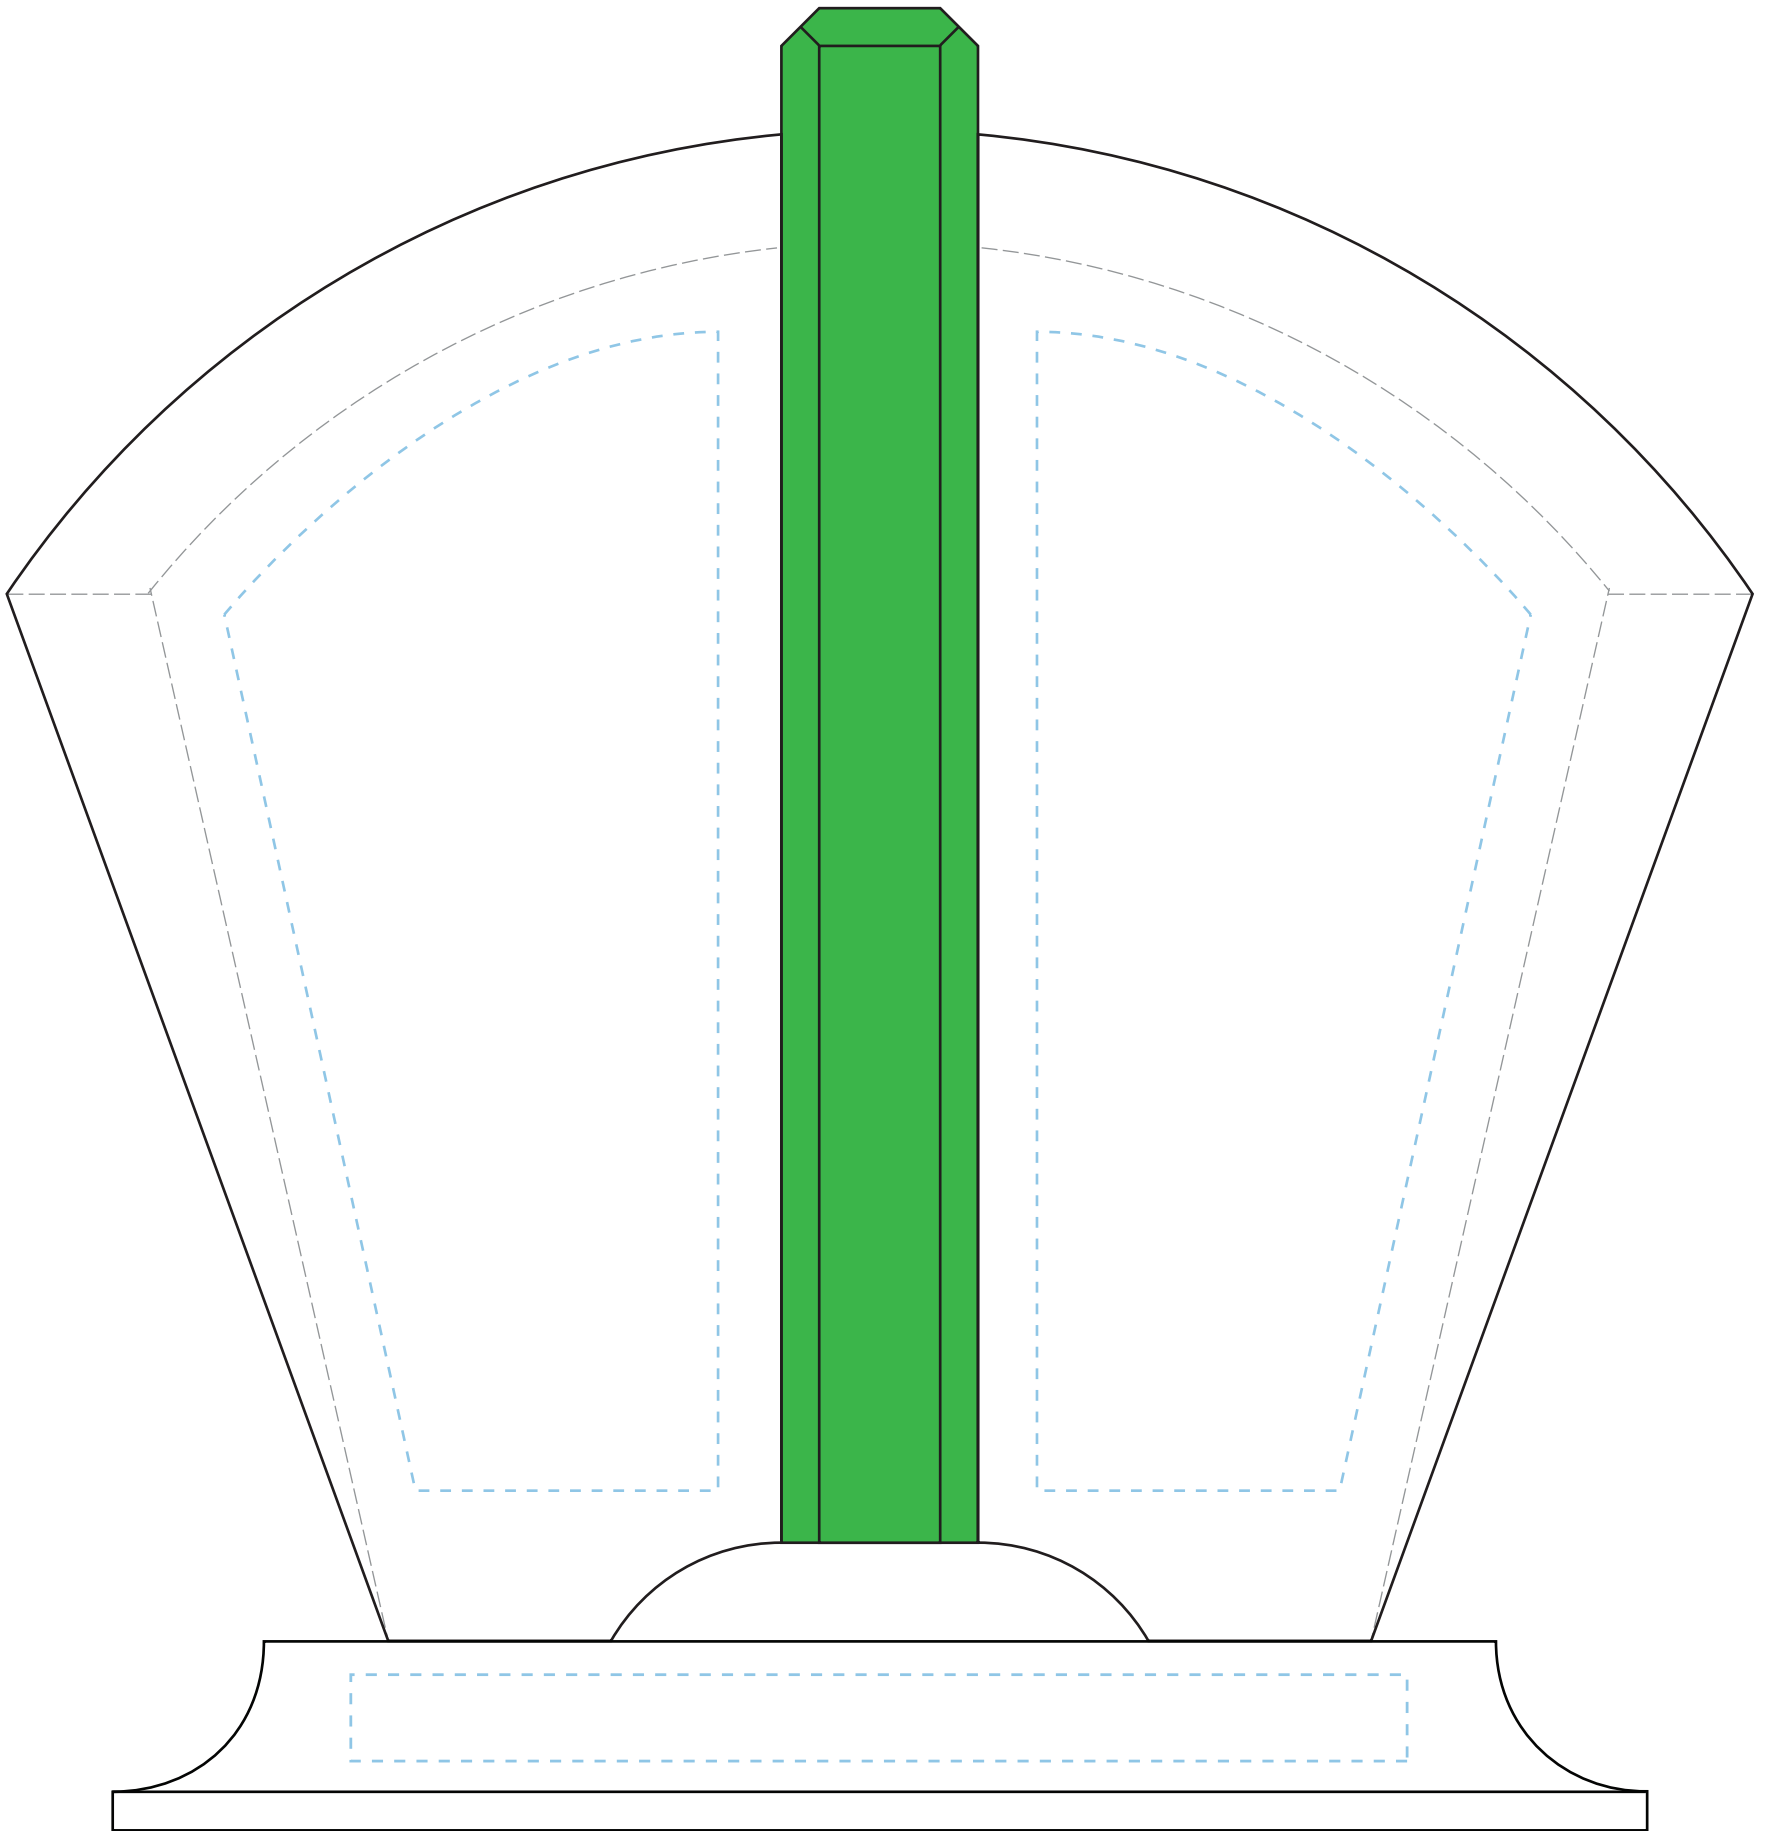

Standard Etch: Reverse

4077 FANDANGO AWARD 9-1/2"

Standard Etch: Front

Blue line represents the max image area.