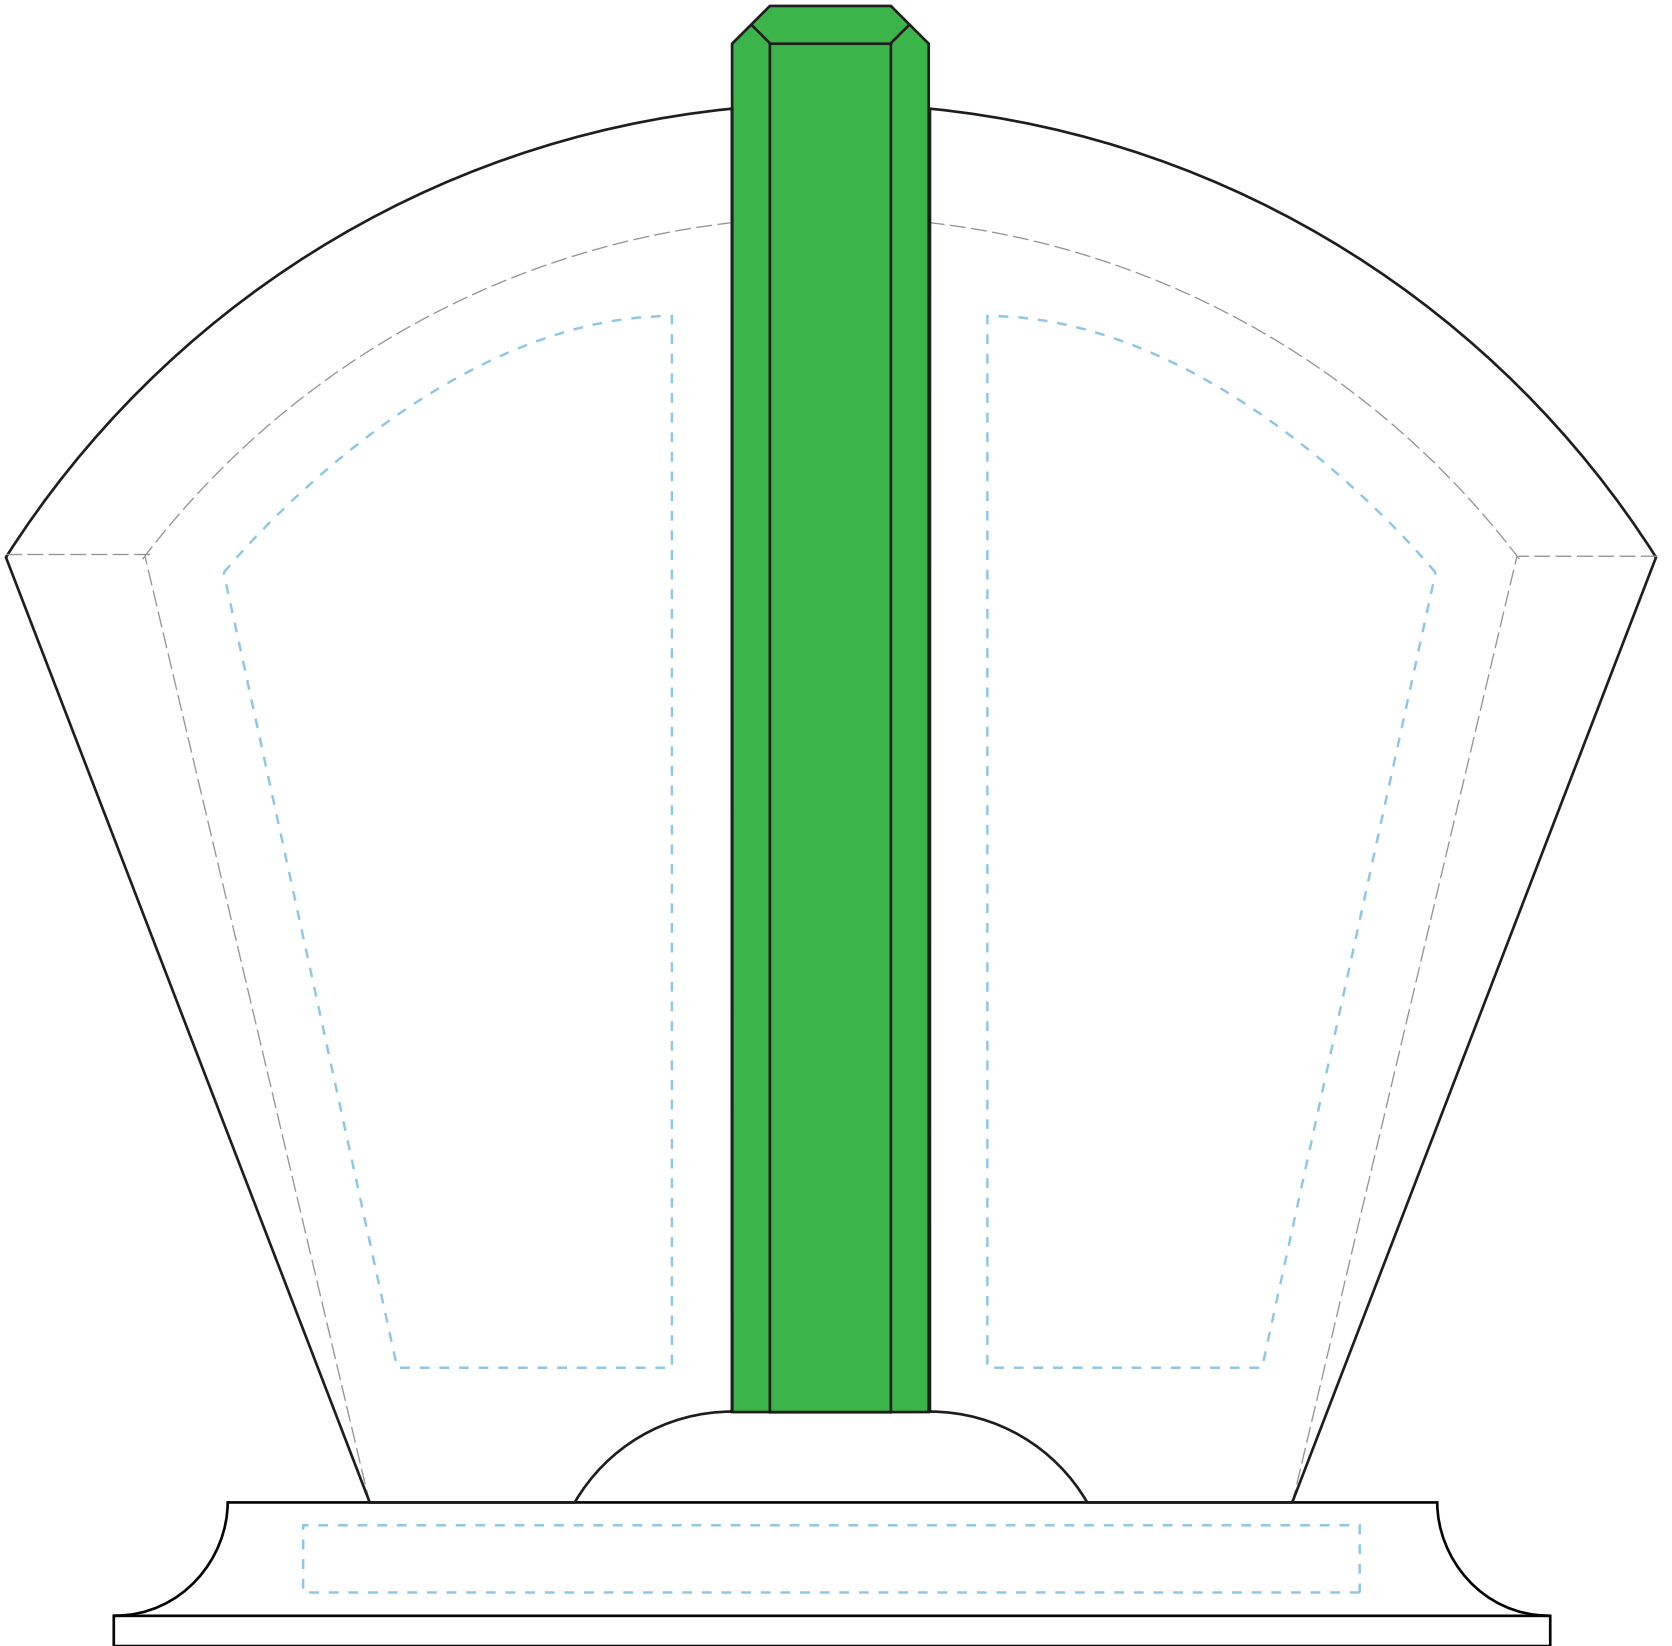

Standard Etch: Reverse

4076 FANDANGO AWARD 8-1/4"

Blue line represents the max image area.

Standard Etch: Front