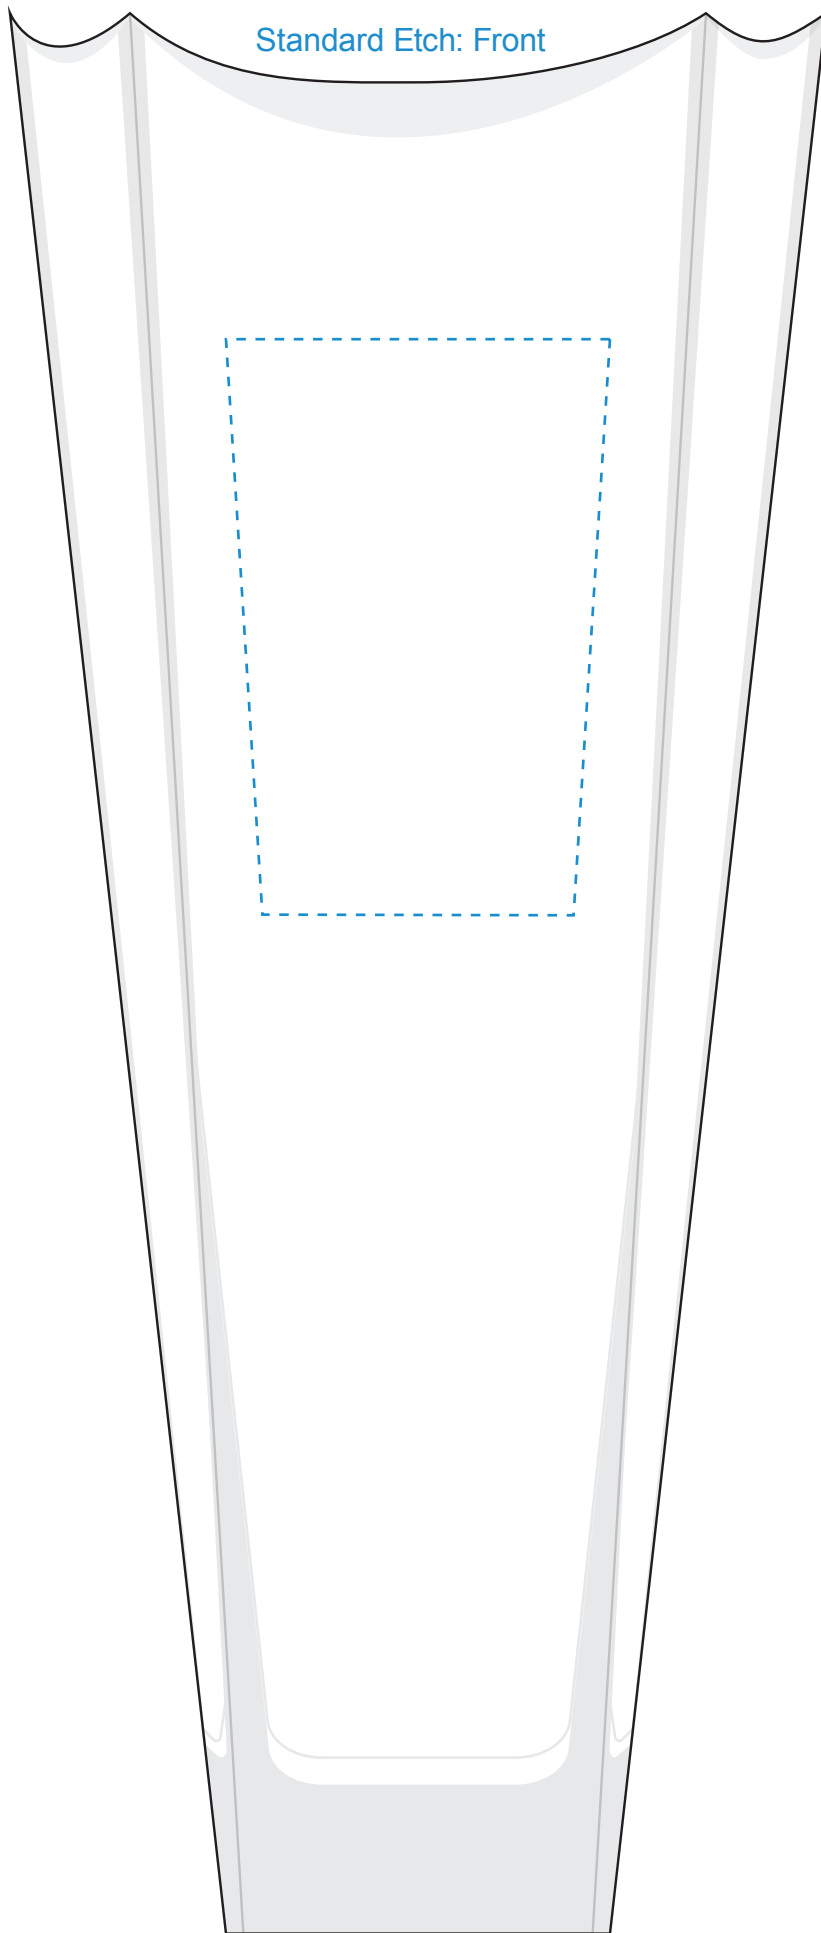

Standard Etch: Front

2298 FAIRMOUNT VASE 10"

Blue line represents the max image area.

**WARNING: Cancer
and Reproductive Harm**
www.P65Warnings.ca.gov