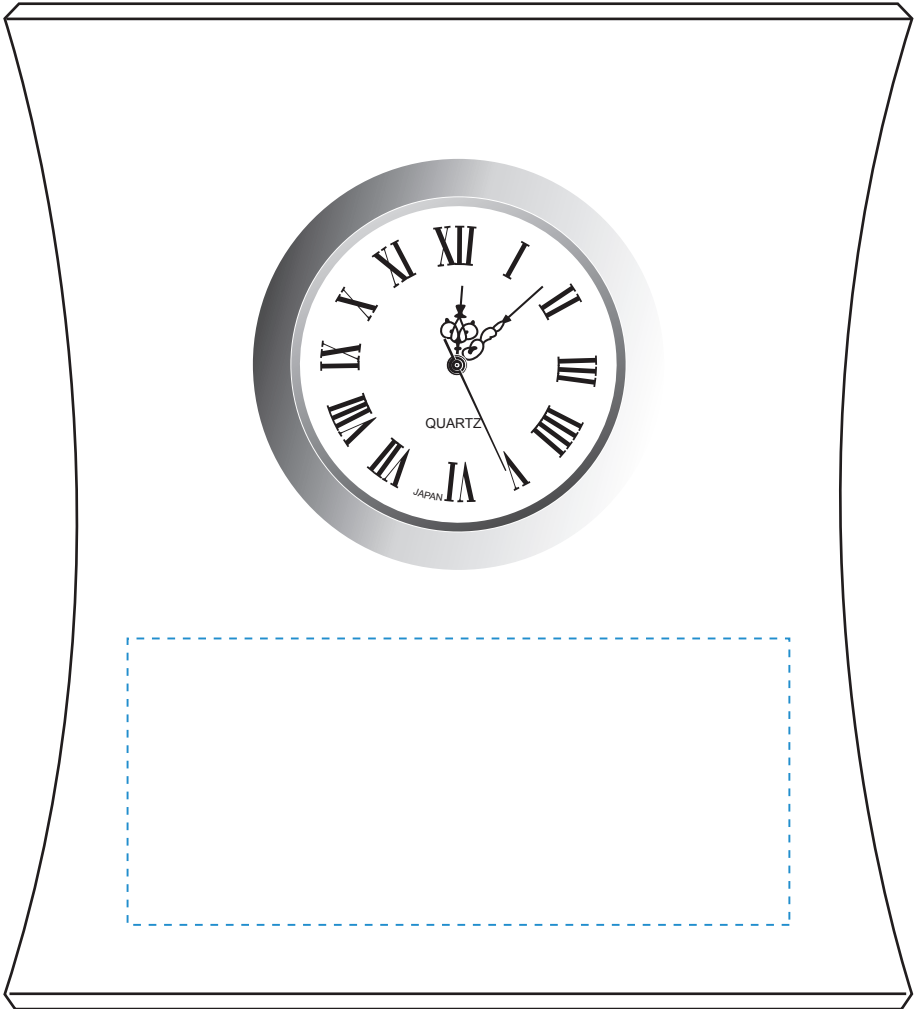

Standard Etch: Reverse

6053 EXPECTATION CLOCK 5-1/4"

Blue line represents the max image area.