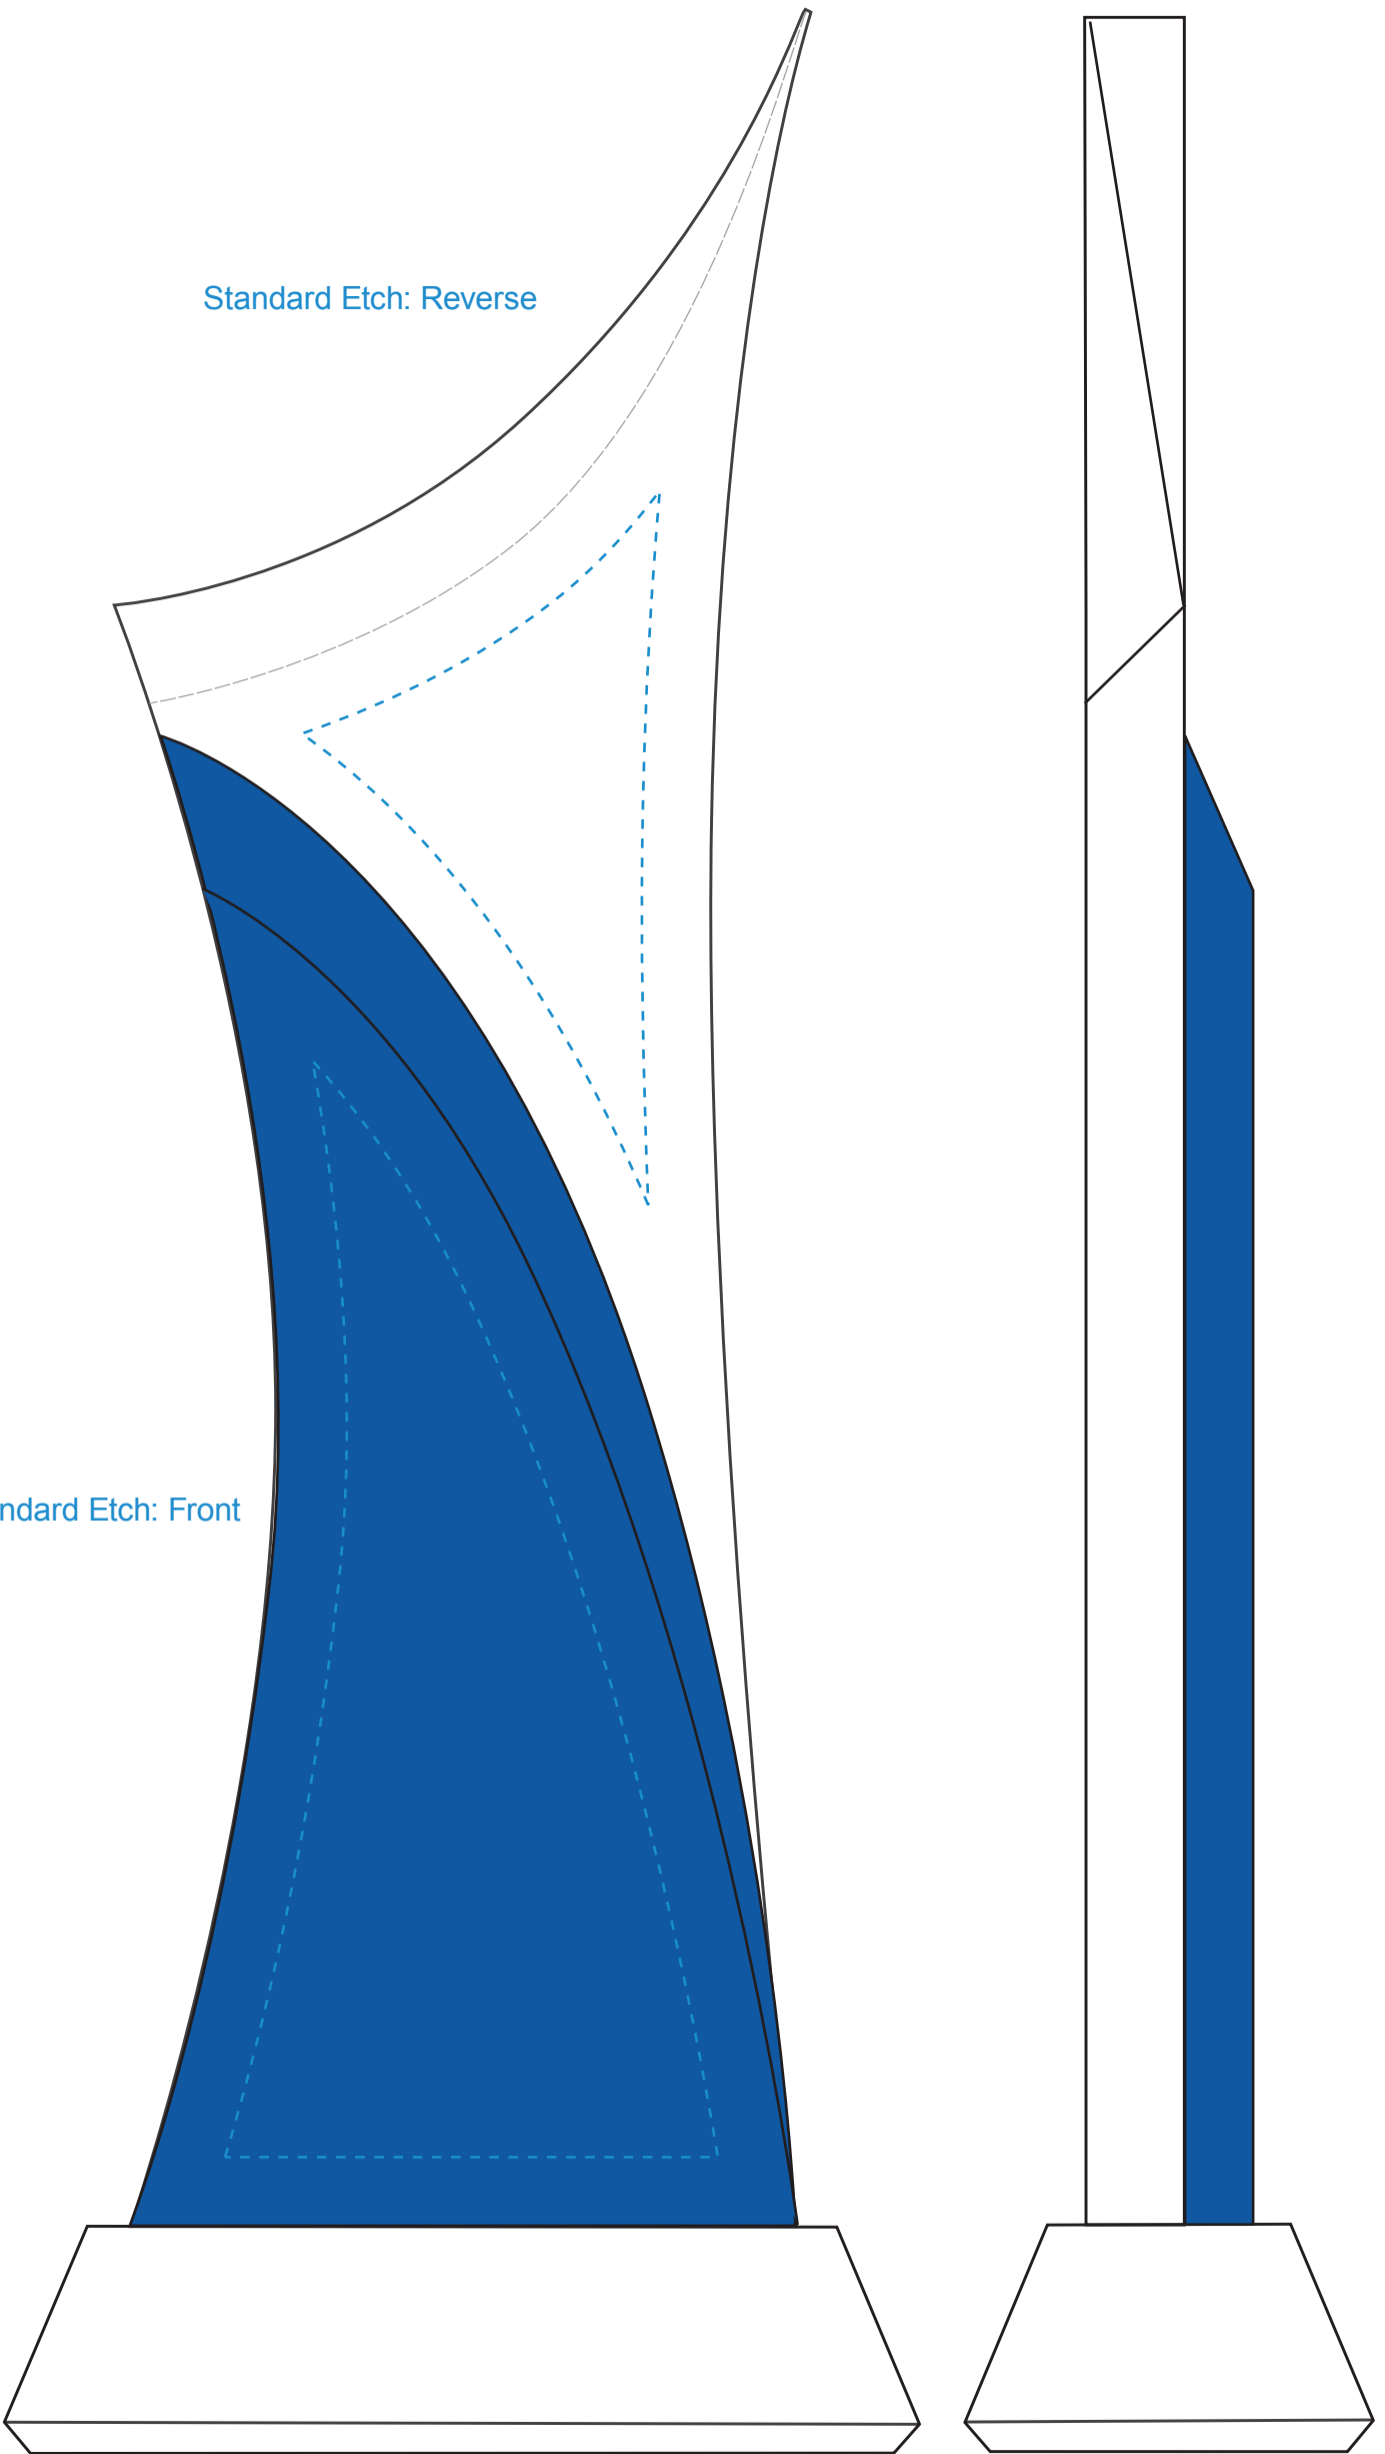

Standard Etch: Reverse

Standard Etch: Front

6183 EVERLY AWARD - 12.75"

Blue line represents the max image area.