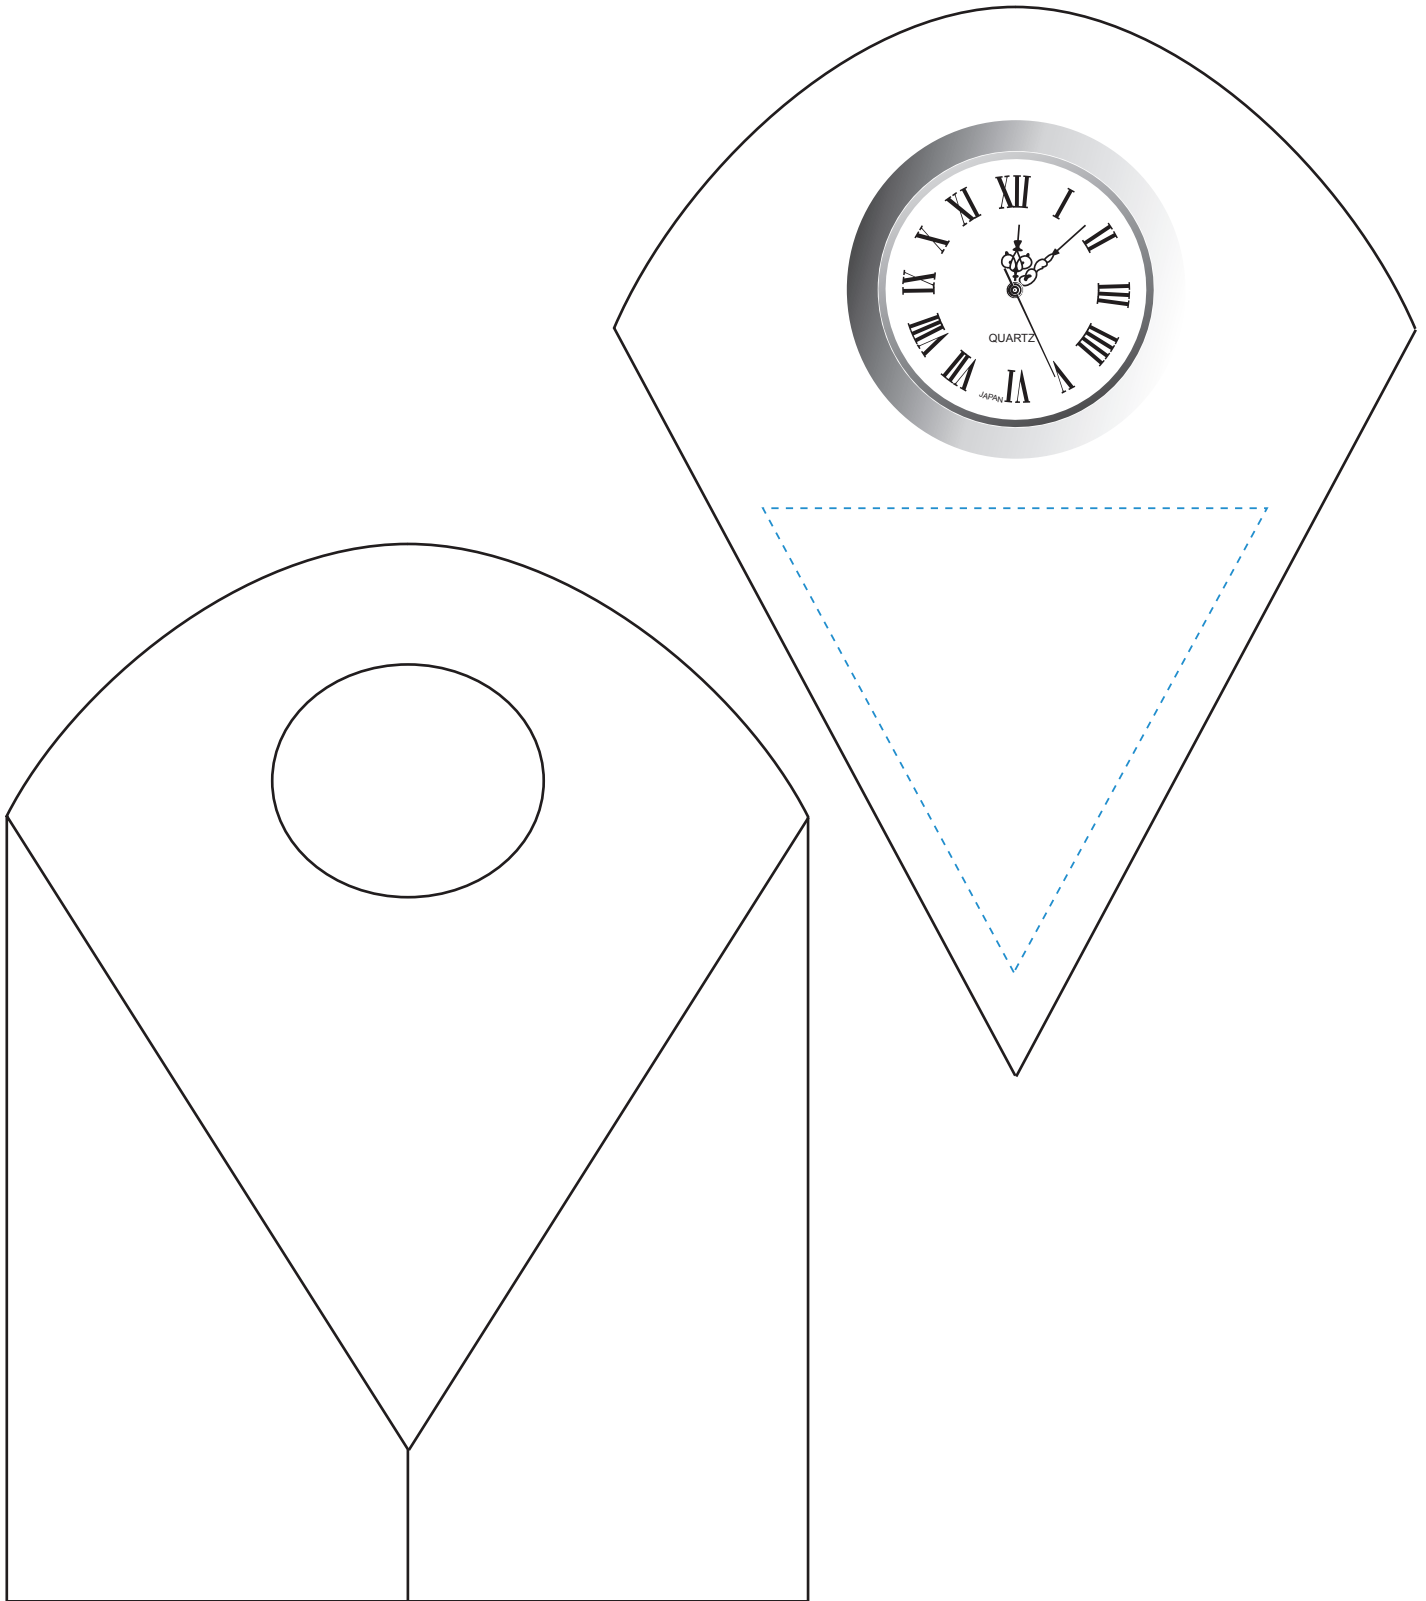

Standard Etch: Front

6054 ETERNITY CLOCK 5-1/2"

Blue line represents the max image area.