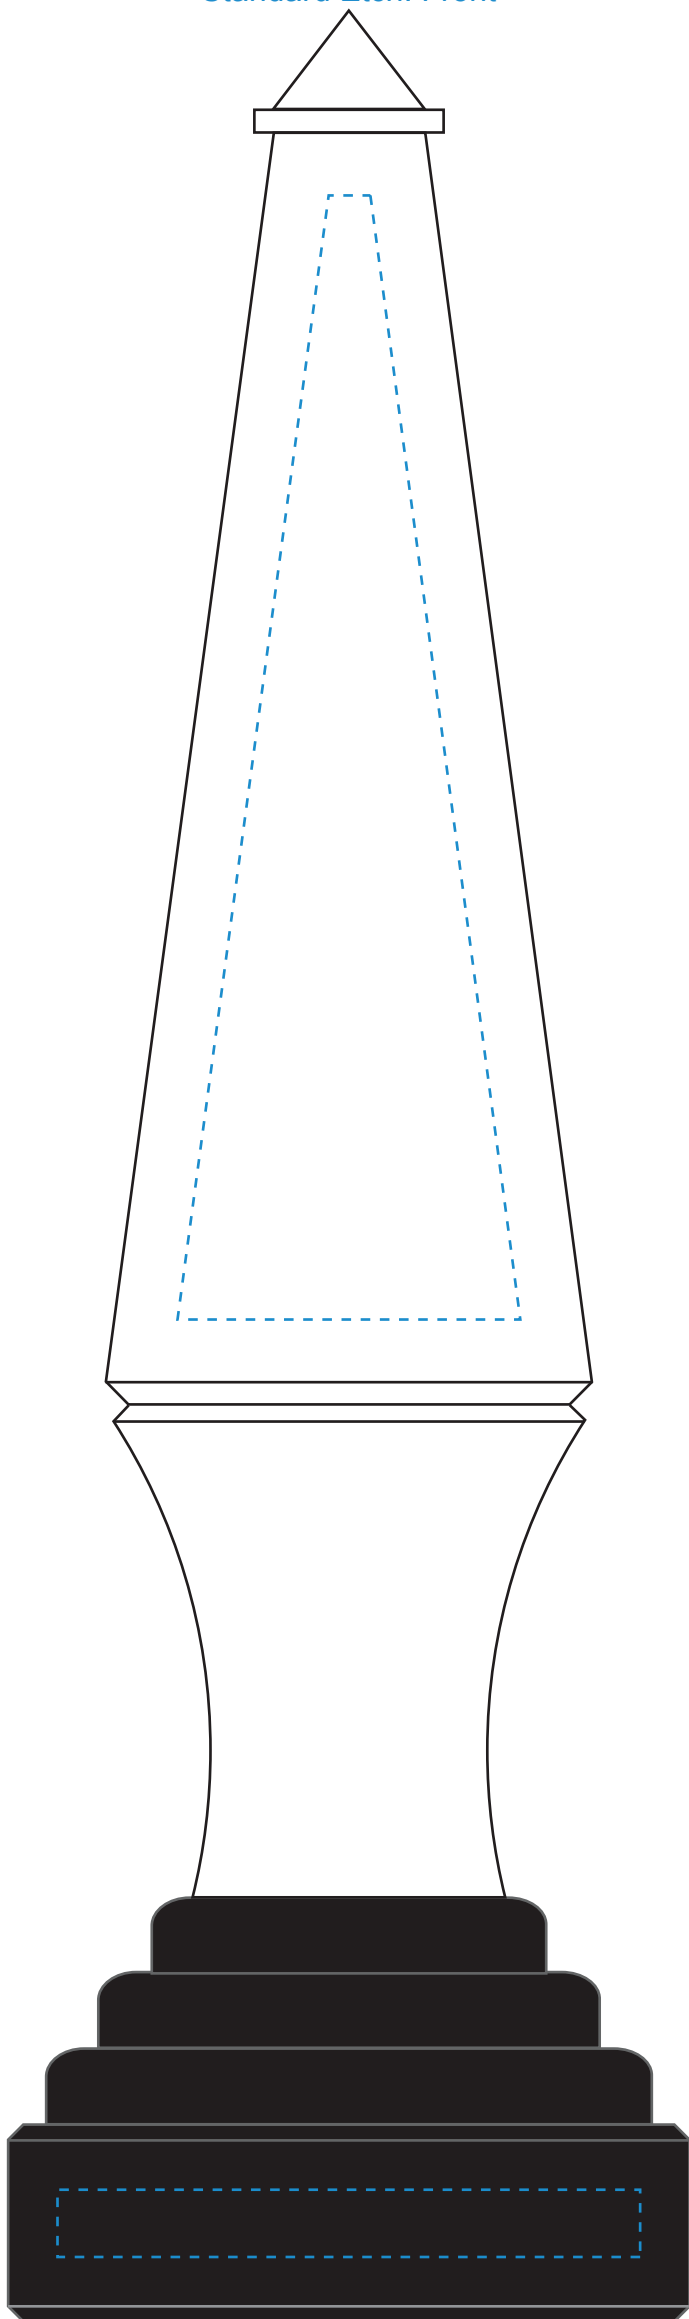

Standard Etch: Front

6980 EPITOME AWARD - 12"  
Blue line represents the max image area.