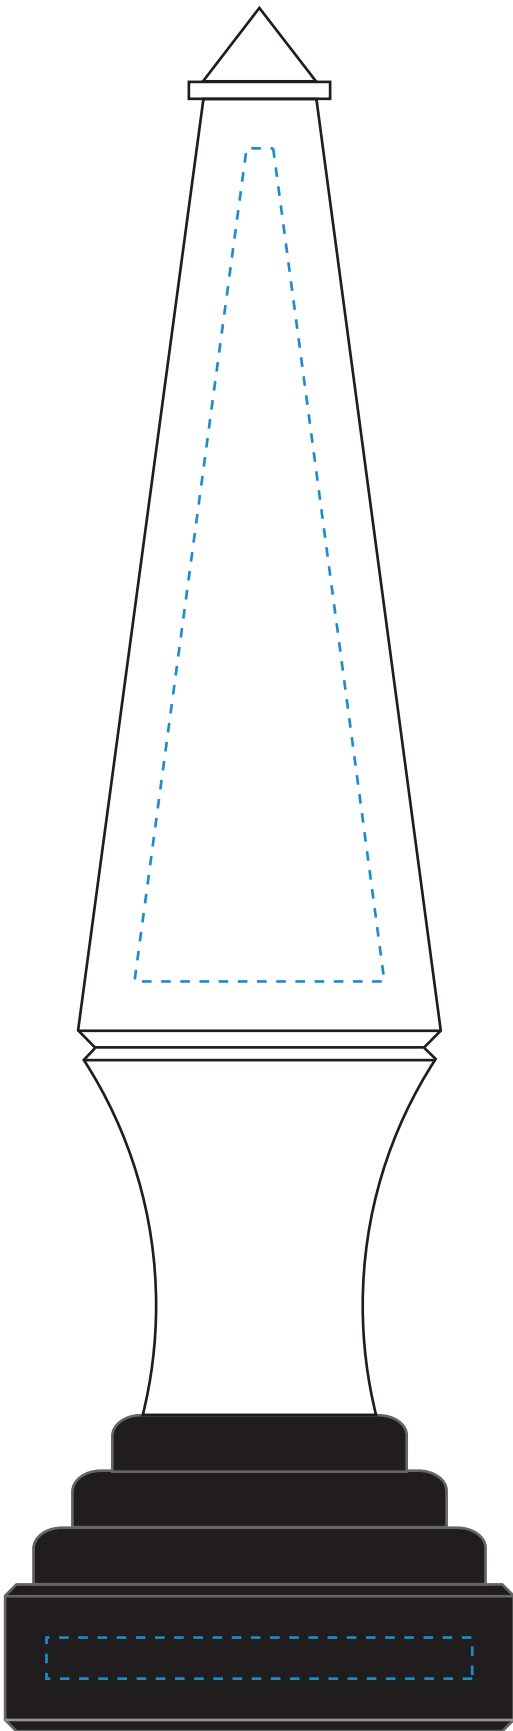

Standard Etch: Front

6978 EPITOME AWARD - 9"

Blue line represents the max image area.