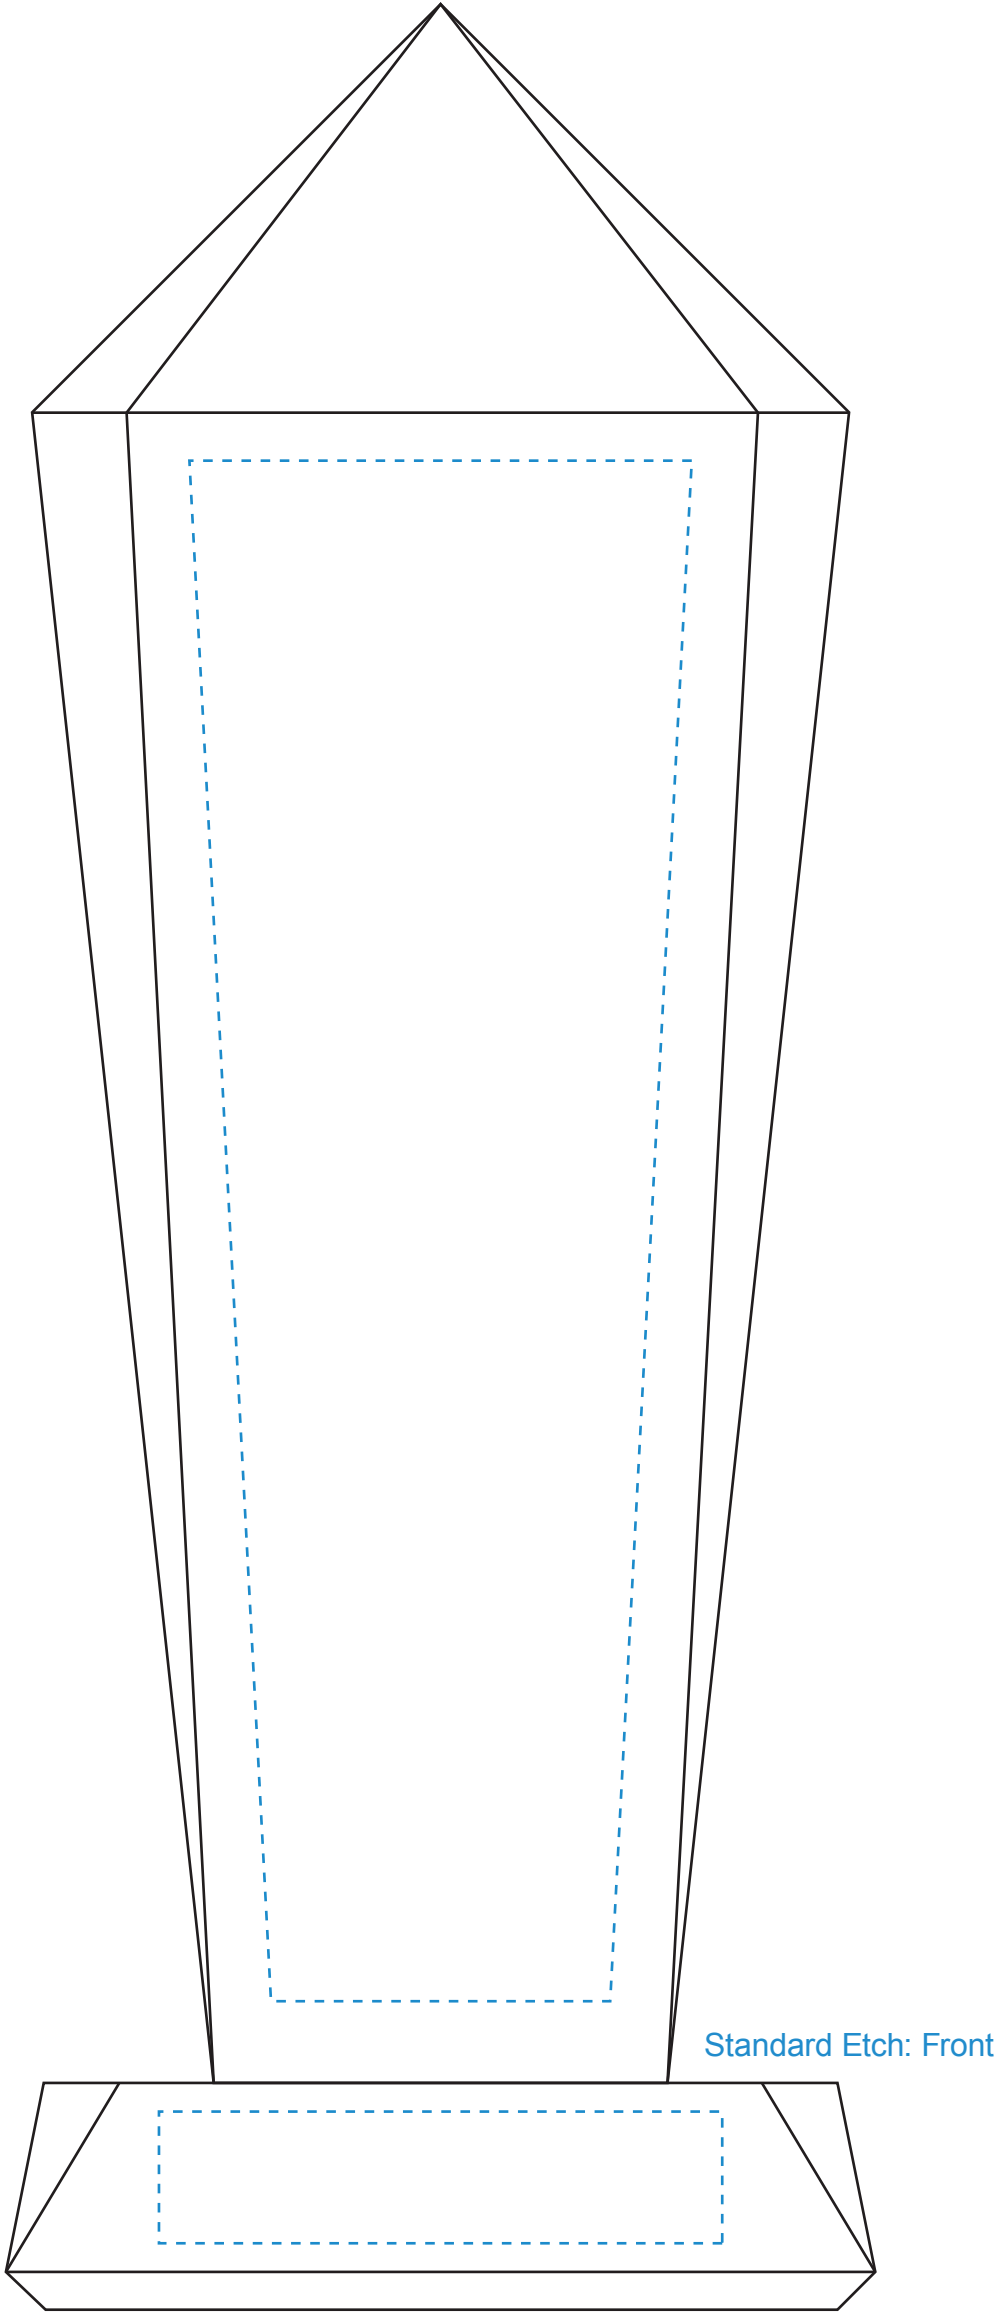

Standard Etch: Reverse

Standard Etch: Front

5337 EPIC PEAK - 12"  
Blue line represents the max image area.