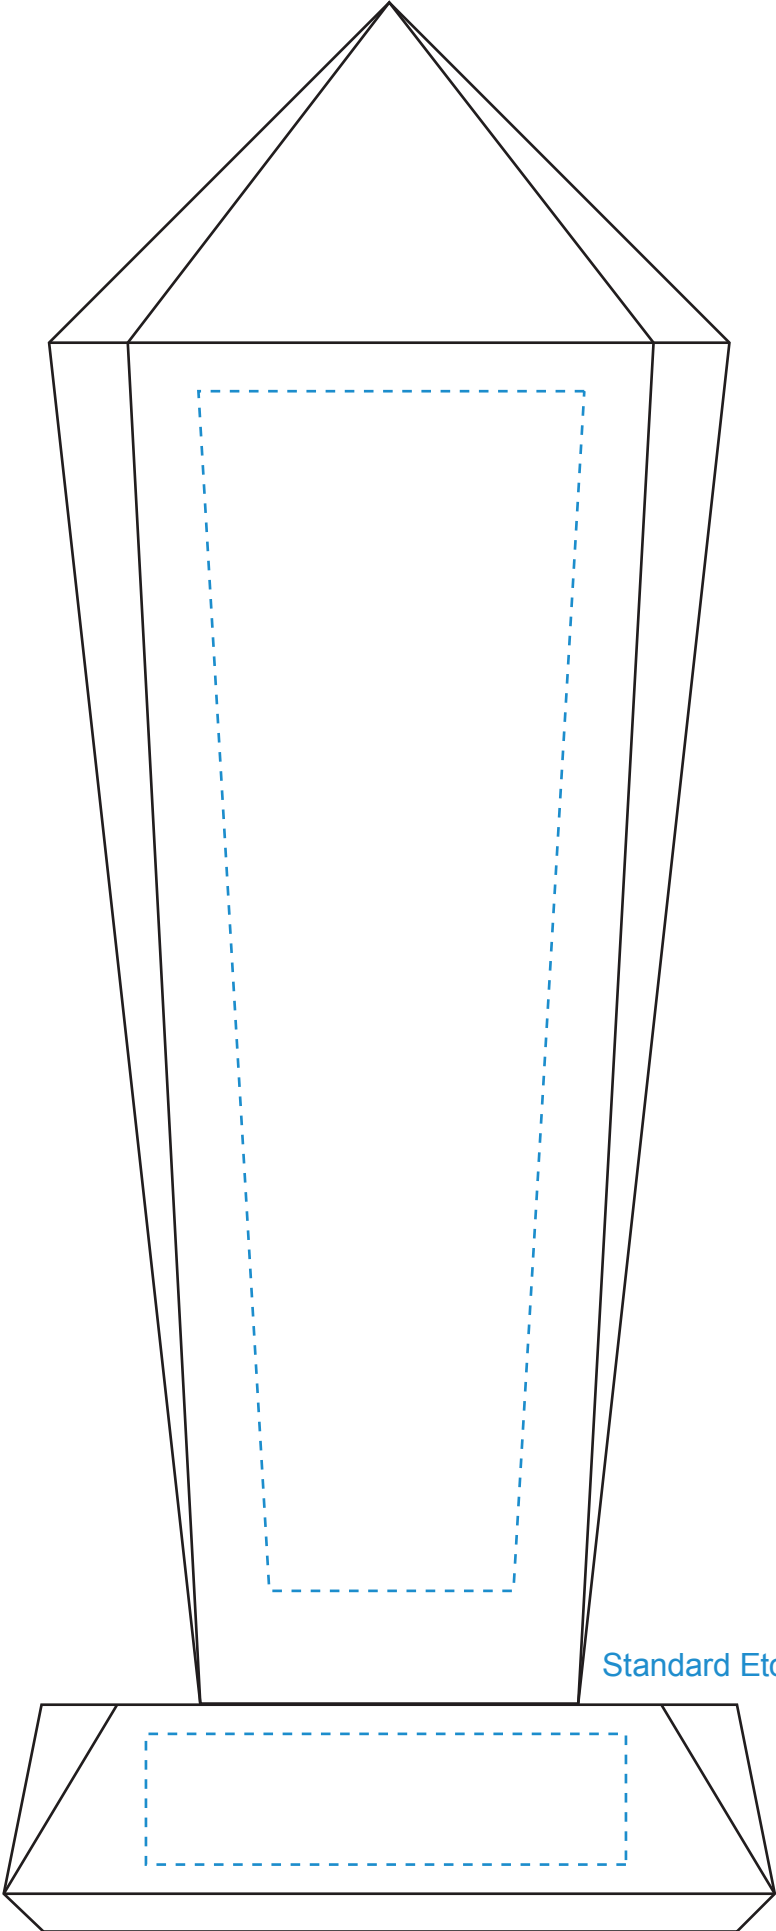

Standard Etch: Reverse

Standard Etch: Front

5336 EPIC PEAK - 10"

Blue line represents the max image area.