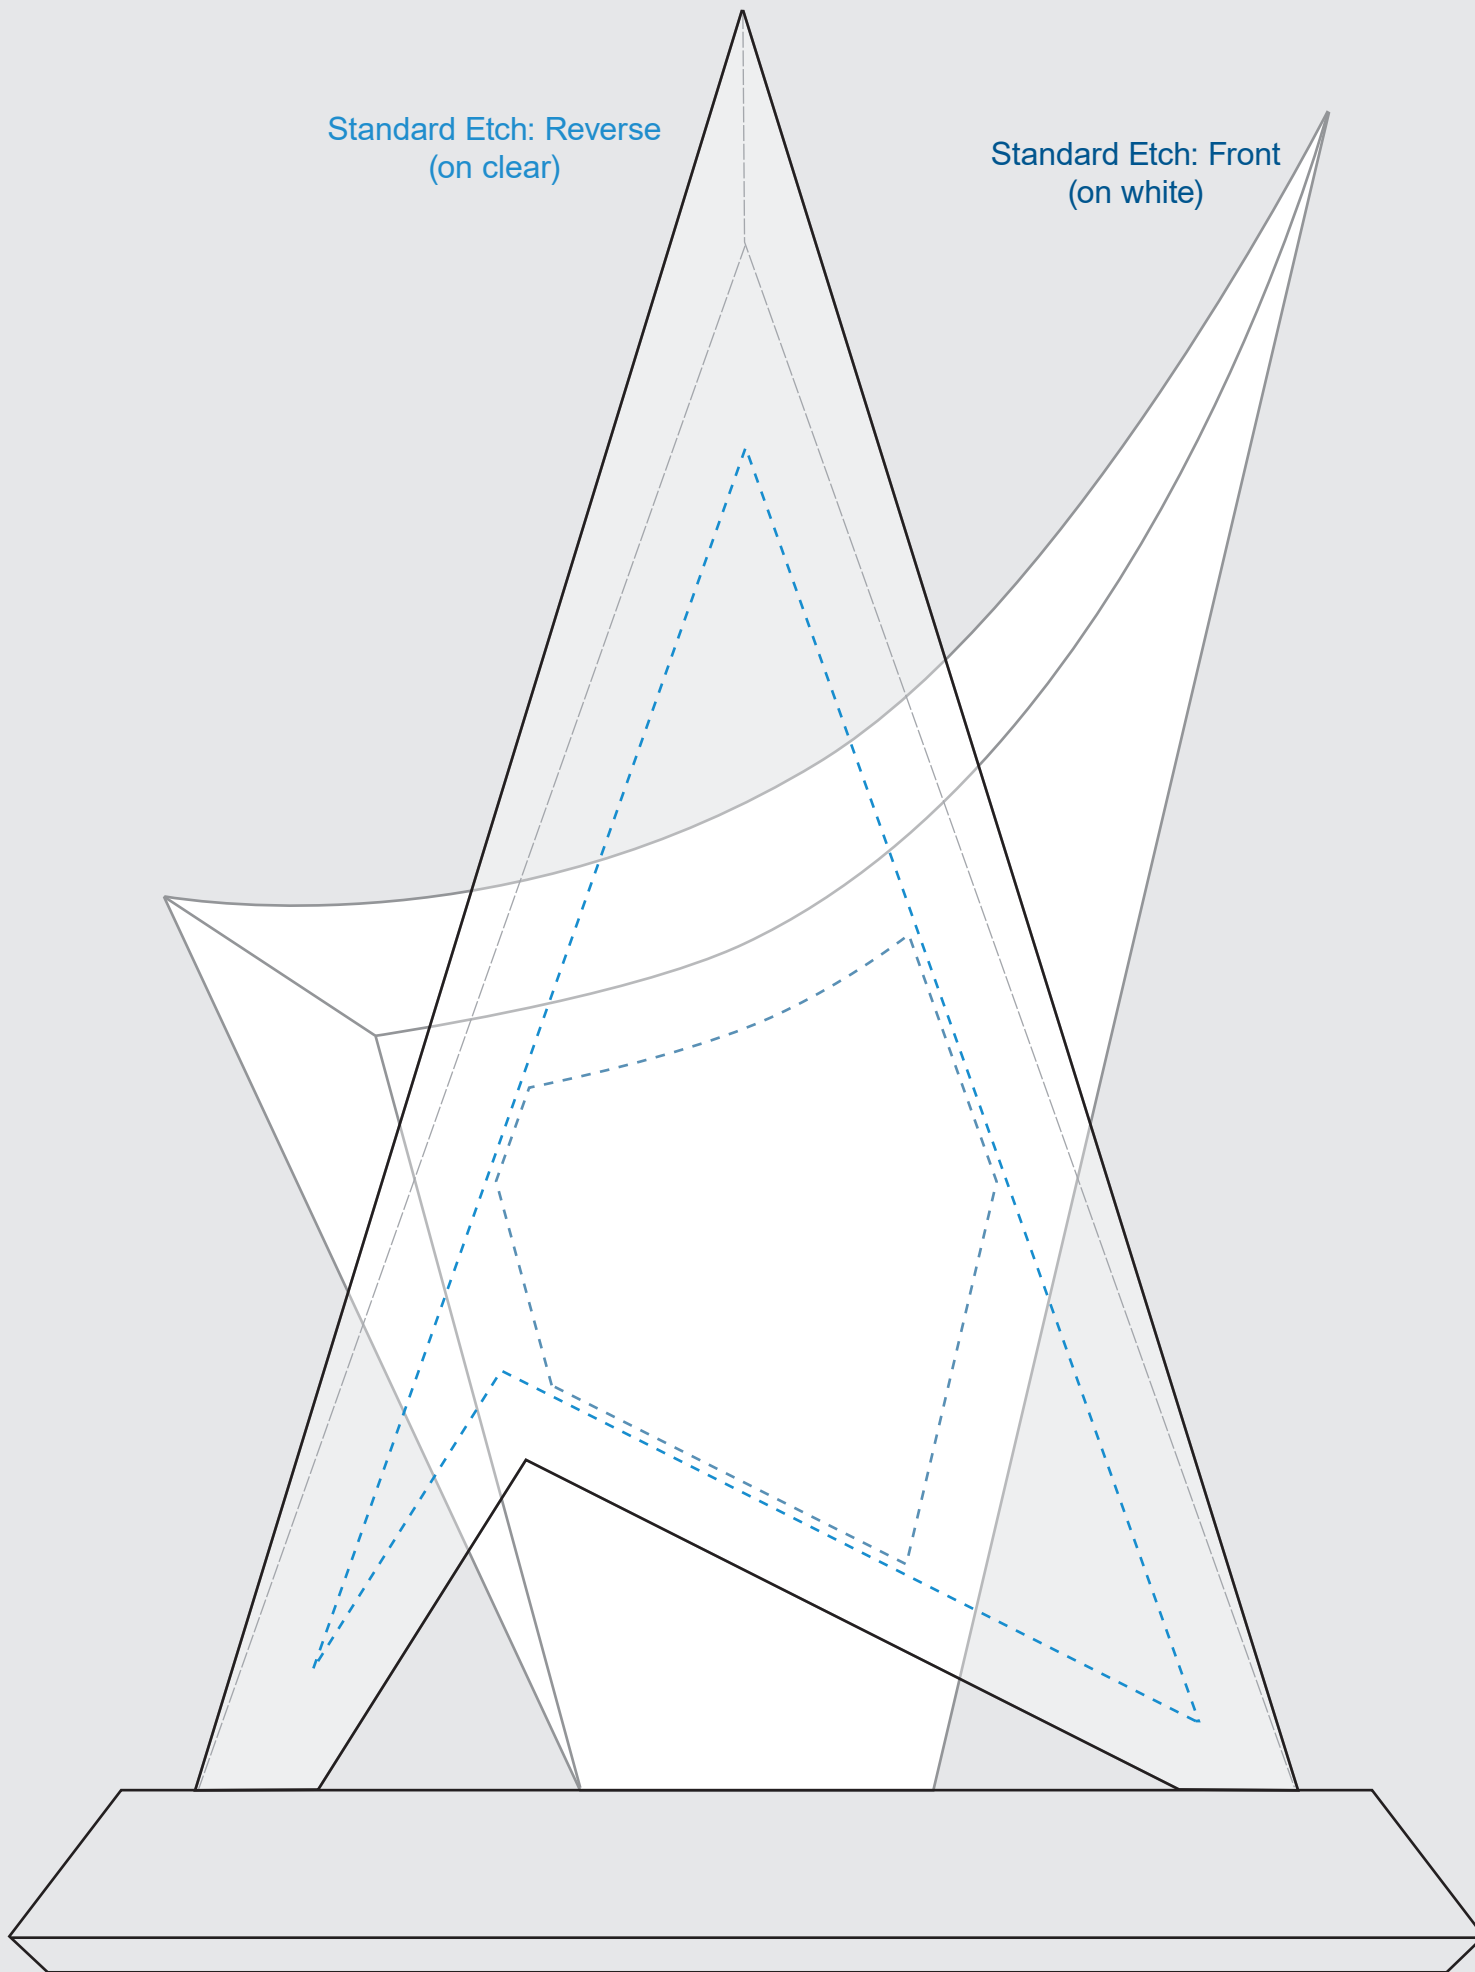

Standard Etch: Reverse  
(on clear)

Standard Etch: Front  
(on white)

5142 ENTERPRISE AWARD - 10"

Blue line represents the max image area.