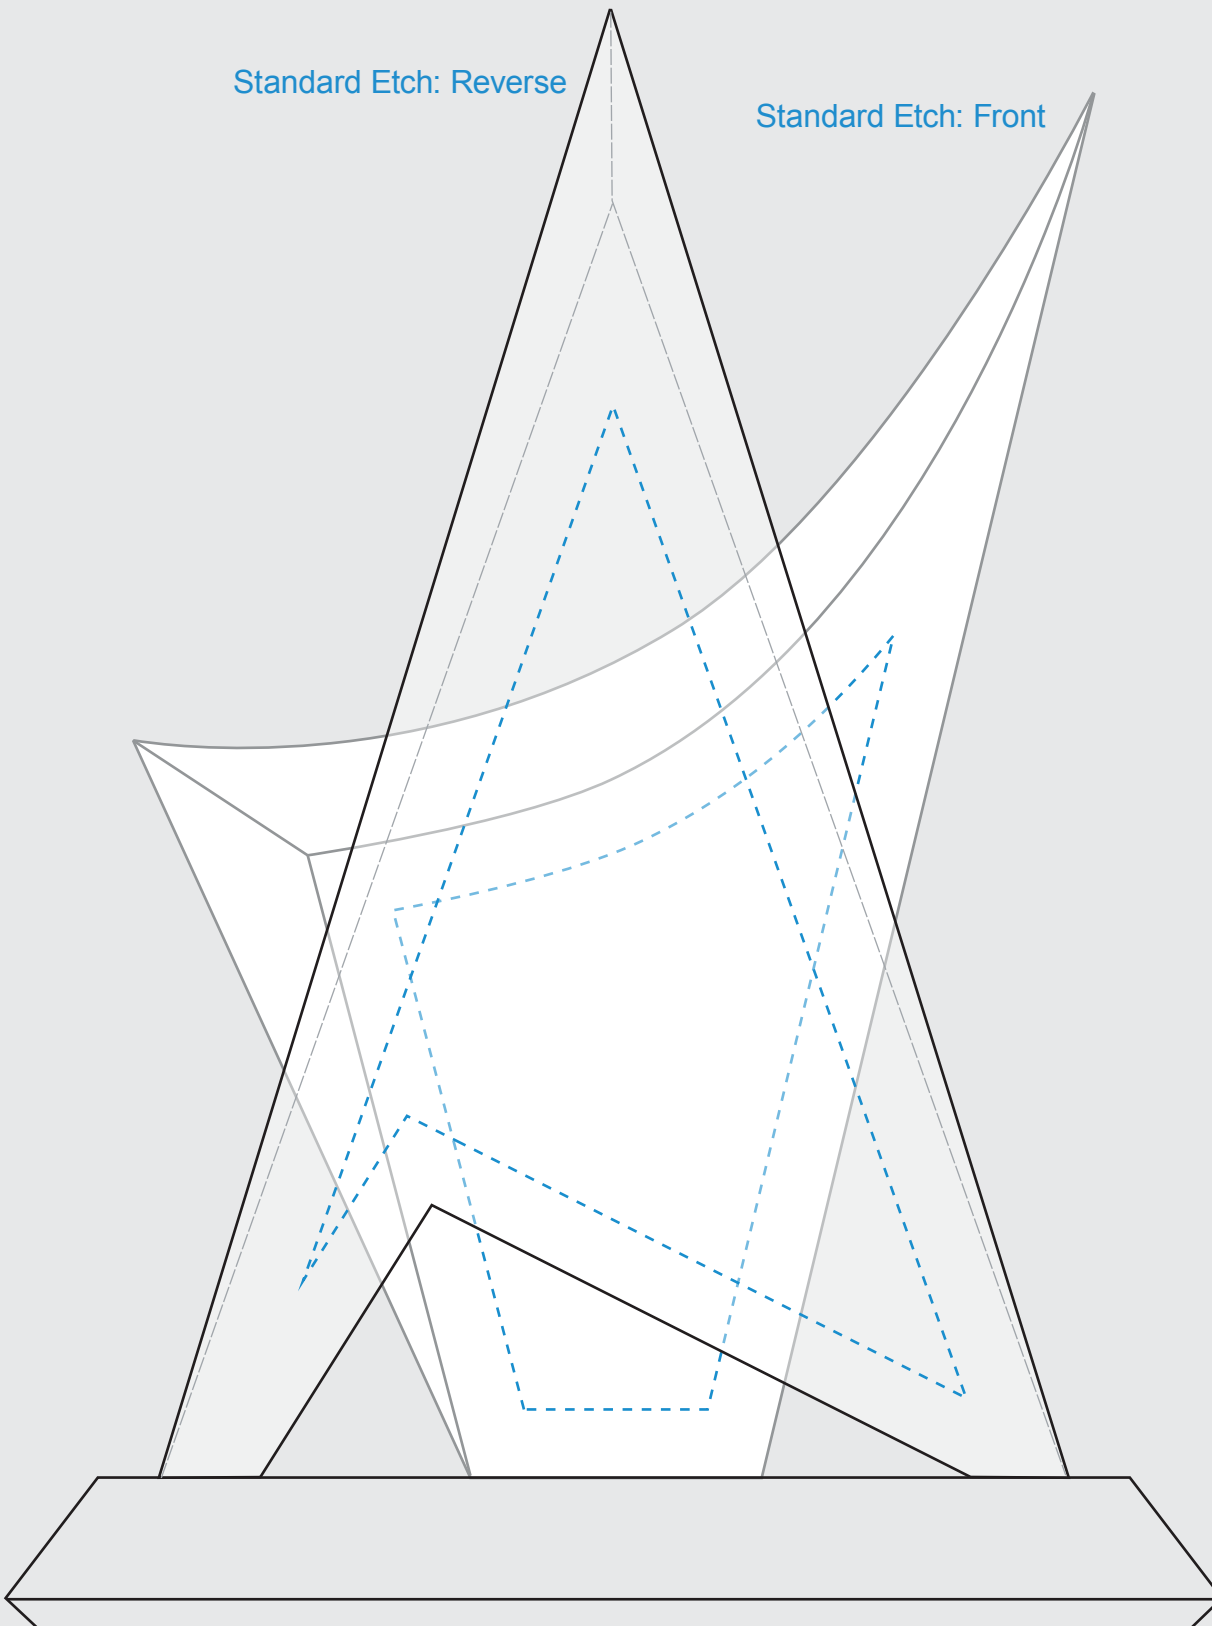

Standard Etch: Reverse

Standard Etch: Front

5141 ENTERPRISE AWARD - 8.5"

Blue line represents the max image area.