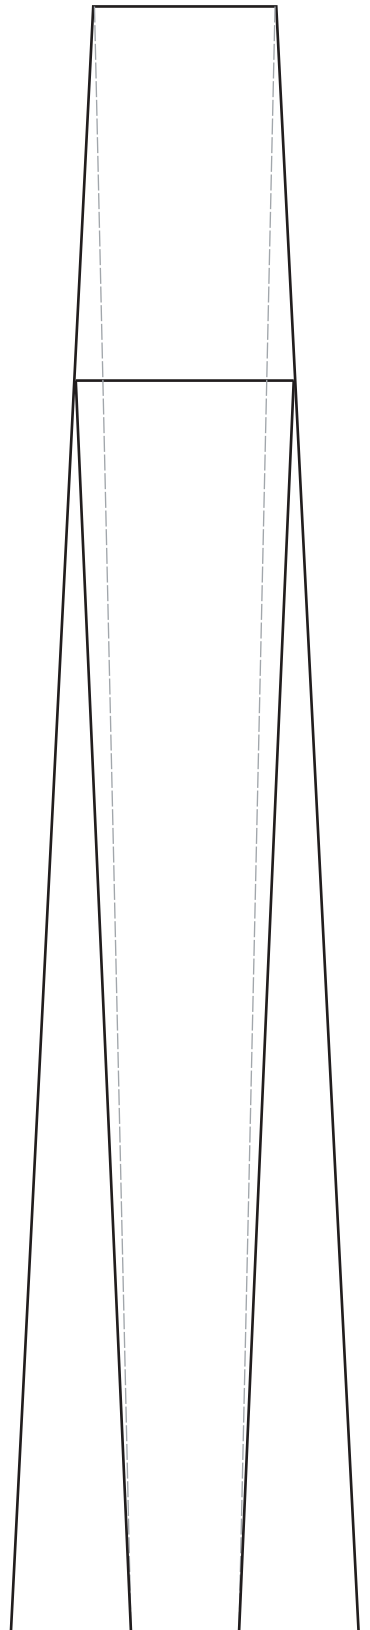

Standard Etch: Reverse

SIDE VIEW

3057 ENFIELD AWARD 8-1/2"

Blue line represents the max image area.