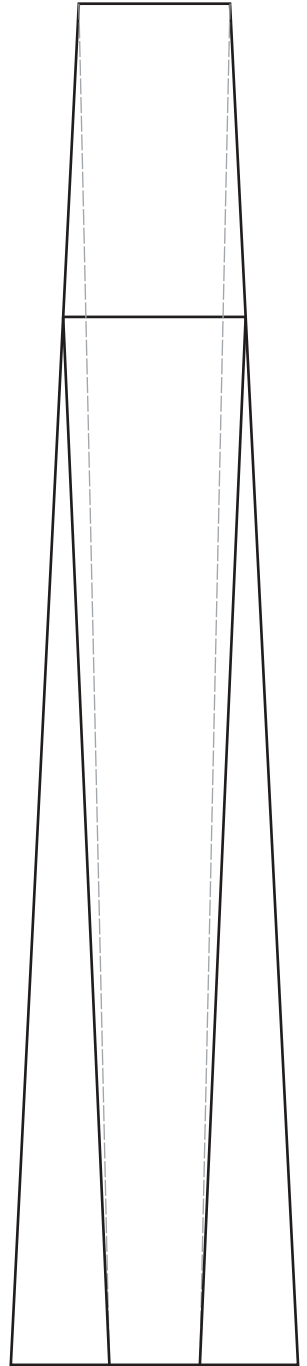

Standard Etch: Reverse

SIDE VIEW

3056 ENFIELD AWARD - 7"

Blue line represents the max image area.