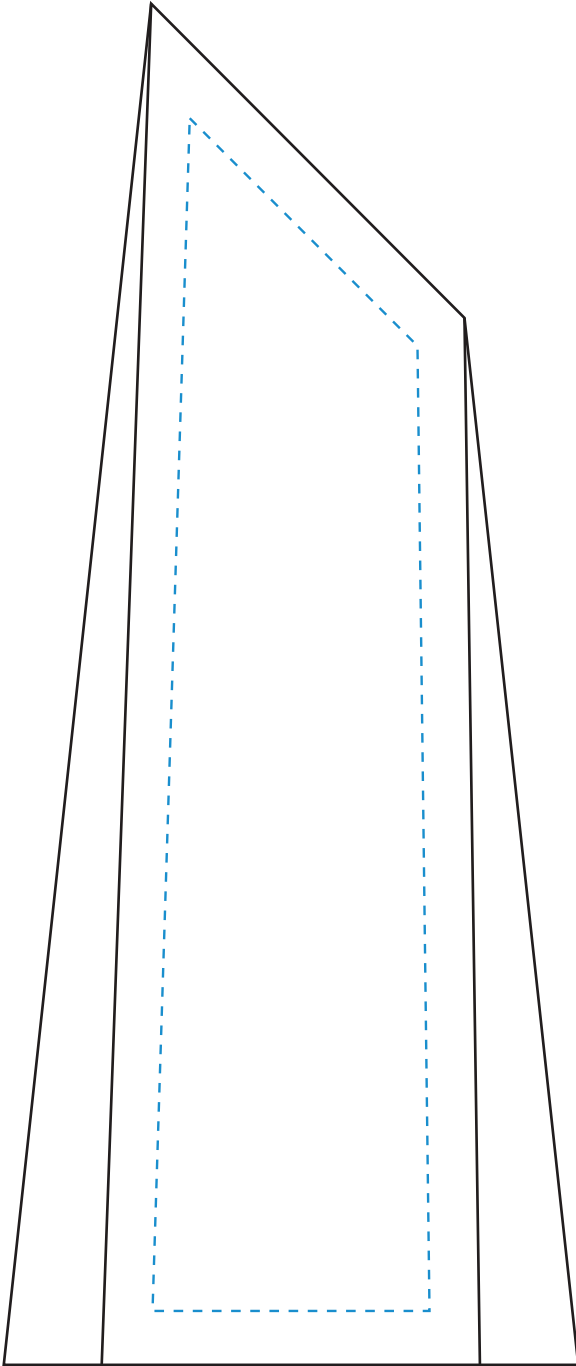

Standard Etch: Reverse

SIDE VIEW

3056 ENFIELD AWARD - 7"

Blue line represents the max image area.